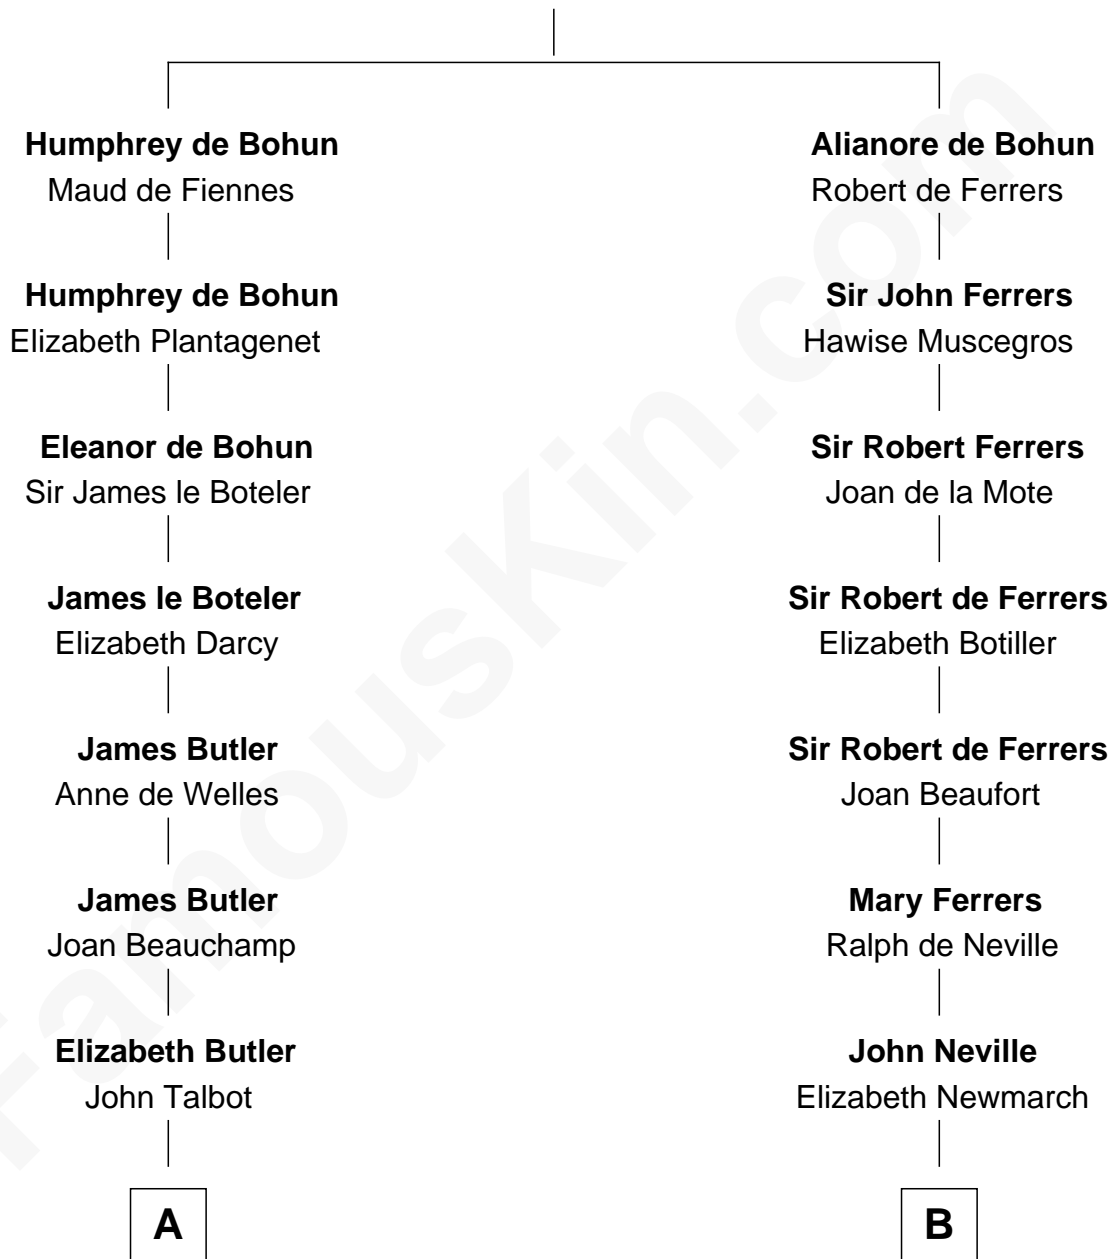

FamousKin.com
Relationship Chart of
Olivia De Havilland
Movie Actress

17th cousin 3 times removed of
George Washington
1st U.S. President

Sir Humphrey de Bohun
 Eleanor de Braiose

A

Ann Talbot
Sir Henry Vernon

Elizabeth Vernon
Sir Robert Corbet

Sir Roger Corbet
Anne Windsor

Margaret Corbet
Sir Francis Palmes

Sir Francis Palmes
Mary Hadnall

Mary Palmes
William Molesworth

Robert Molesworth
Judith Bysse

Robert Molesworth
Laetitia Coote