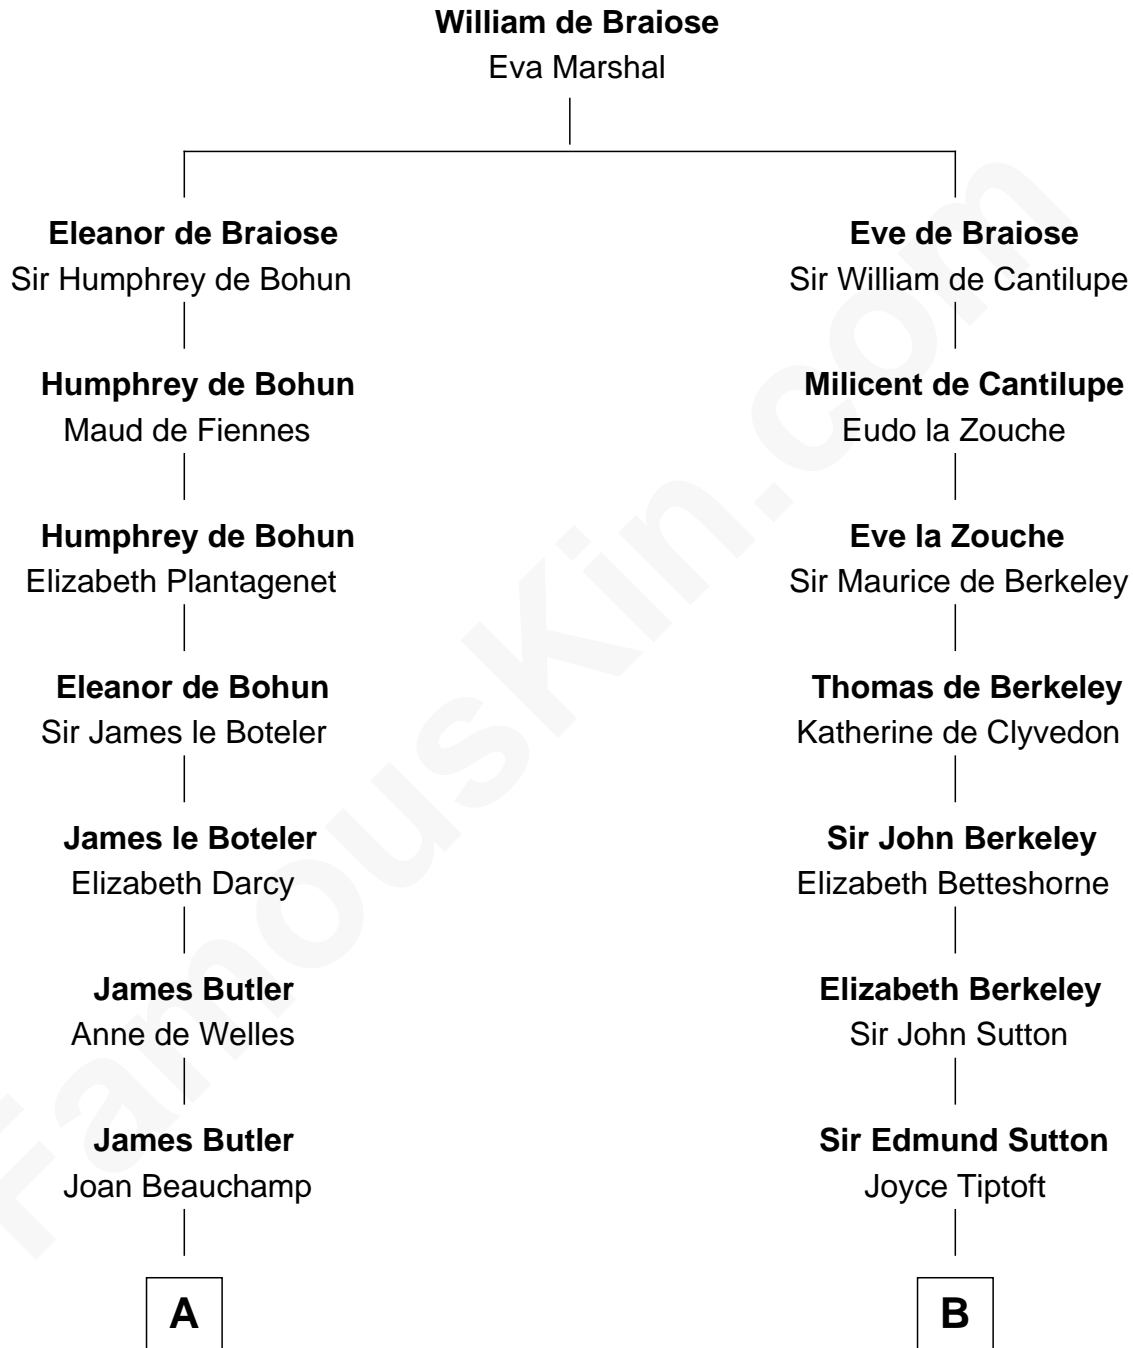

FamousKin.com
Relationship Chart of
Olivia De Havilland
Movie Actress

15th cousin 6 times removed of
George Washington
1st U.S. President

C

Richard Molesworth

Catherine Cobb

John Molesworth

Louise Tomkyns

Margaret Letitia Molesworth

Charles Richard De Havilland

Walter Augustus De Havilland

Lillian Augusta Ruse

Olivia De Havilland

Movie Actress