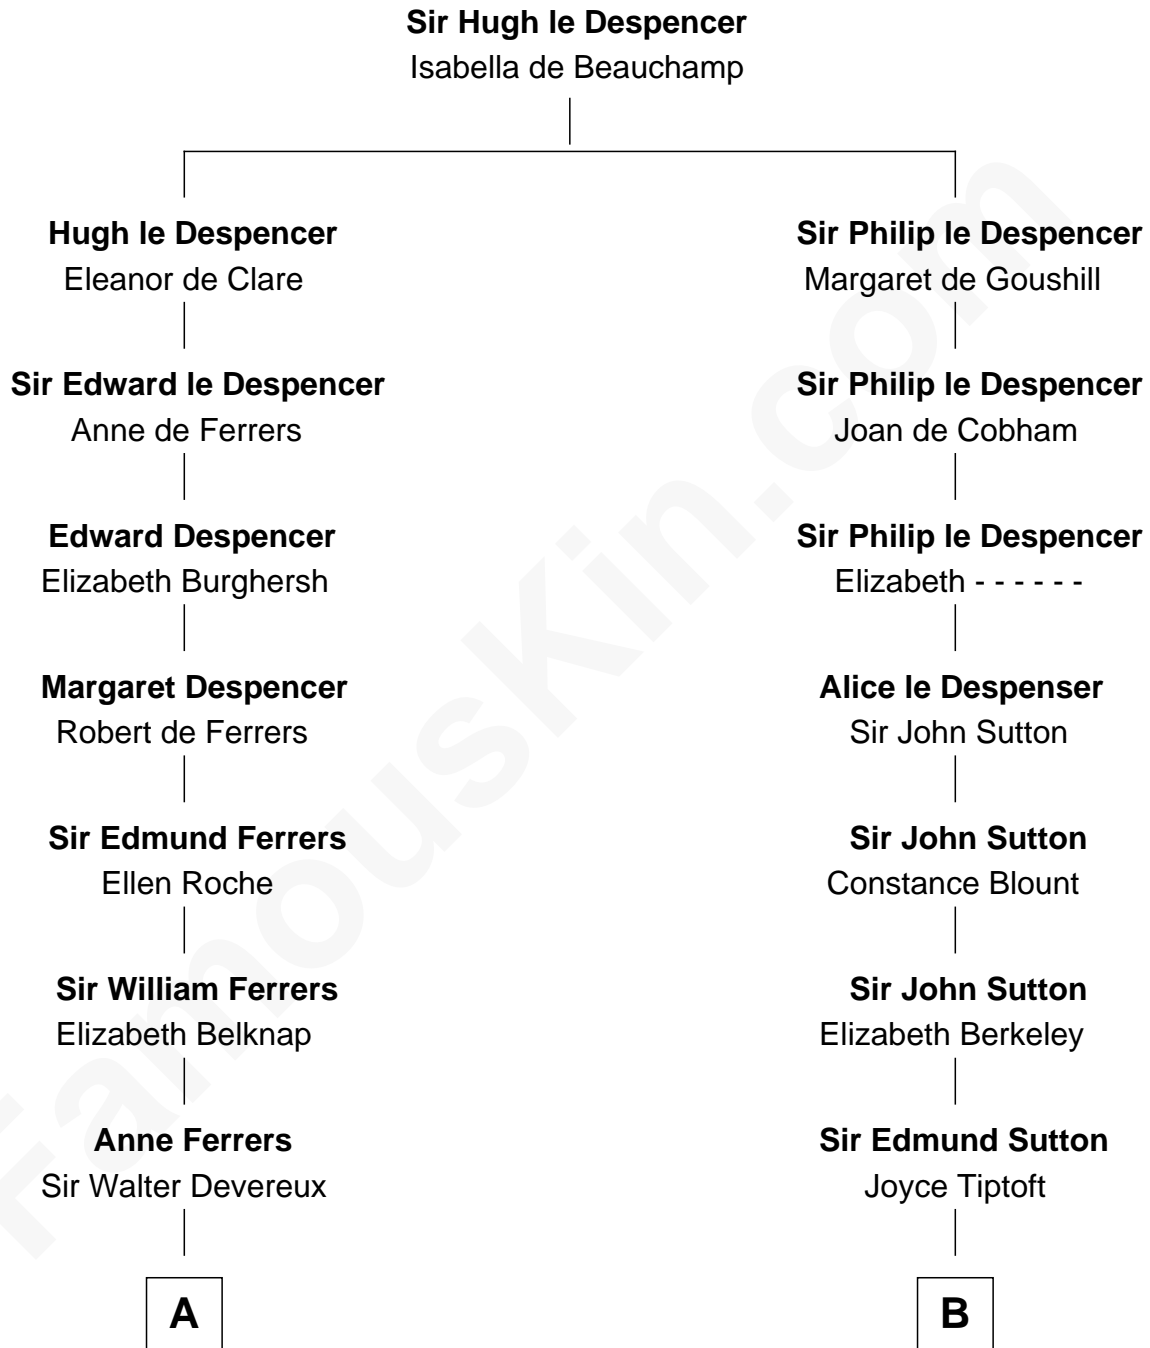

FamousKin.com
Relationship Chart of
Olivia De Havilland
Movie Actress

15th cousin 5 times removed of
George Washington
1st U.S. President

C

—
John Molesworth

Louise Tomkyns

—
Margaret Letitia Molesworth

Charles Richard De Havilland

—
Walter Augustus De Havilland

Lillian Augusta Ruse

—
Olivia De Havilland

Movie Actress

FamousKin.com