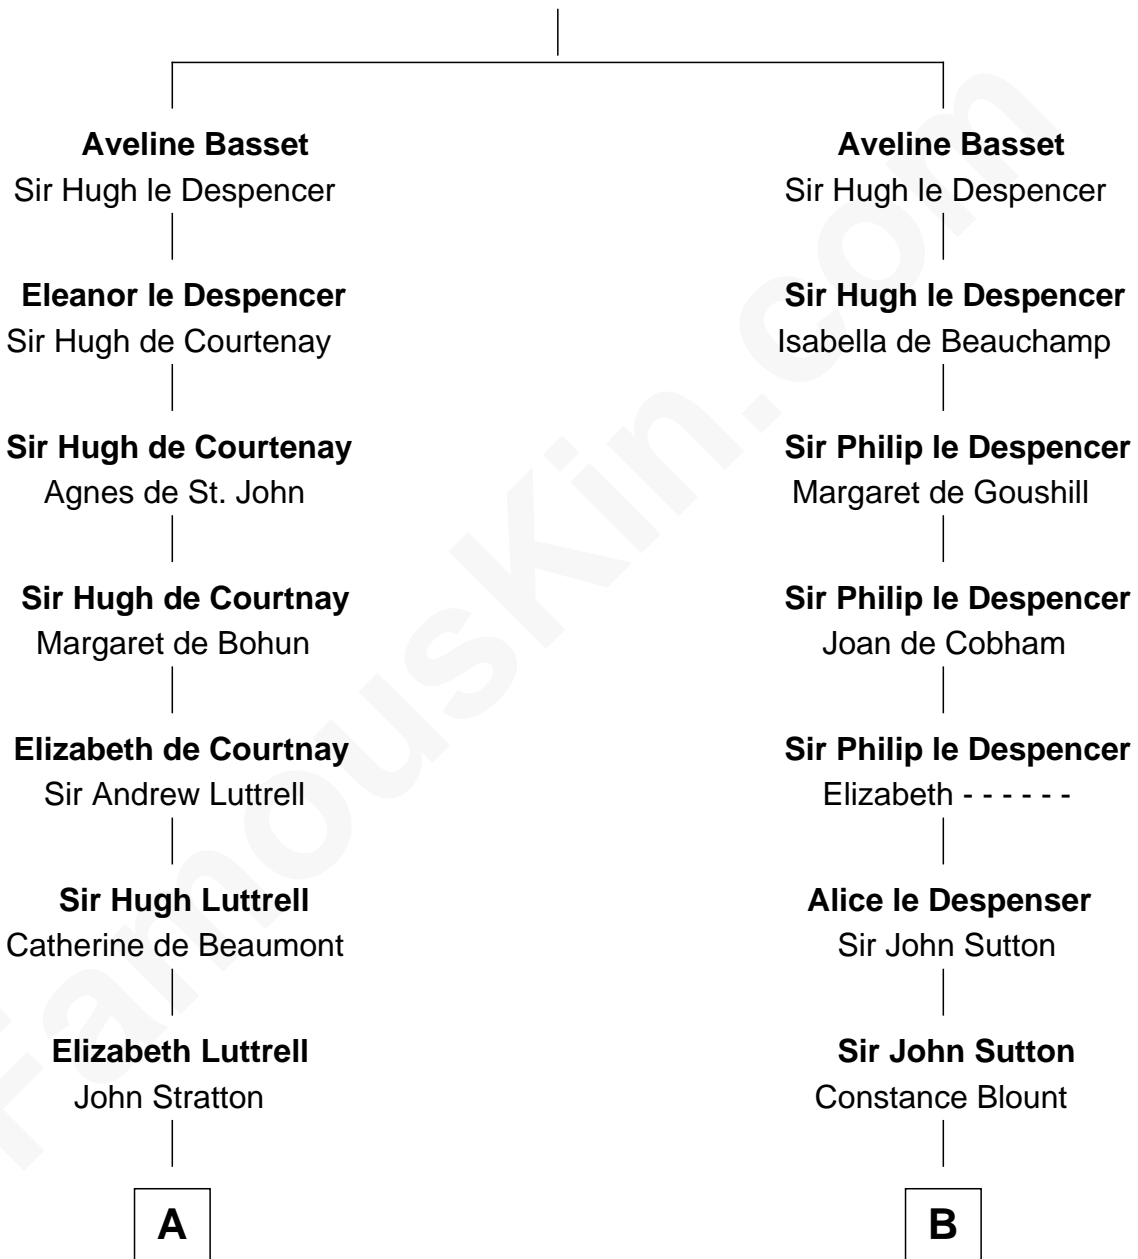

FamousKin.com
Relationship Chart of
Olivia De Havilland
Movie Actress

17th cousin 4 times removed of
George Washington
1st U.S. President

Sir Philip Basset

C

Richard Molesworth

Catherine Cobb

John Molesworth

Louise Tomkyns

Margaret Letitia Molesworth

Charles Richard De Havilland

Walter Augustus De Havilland

Lillian Augusta Ruse

Olivia De Havilland

Movie Actress

FamousKin.com