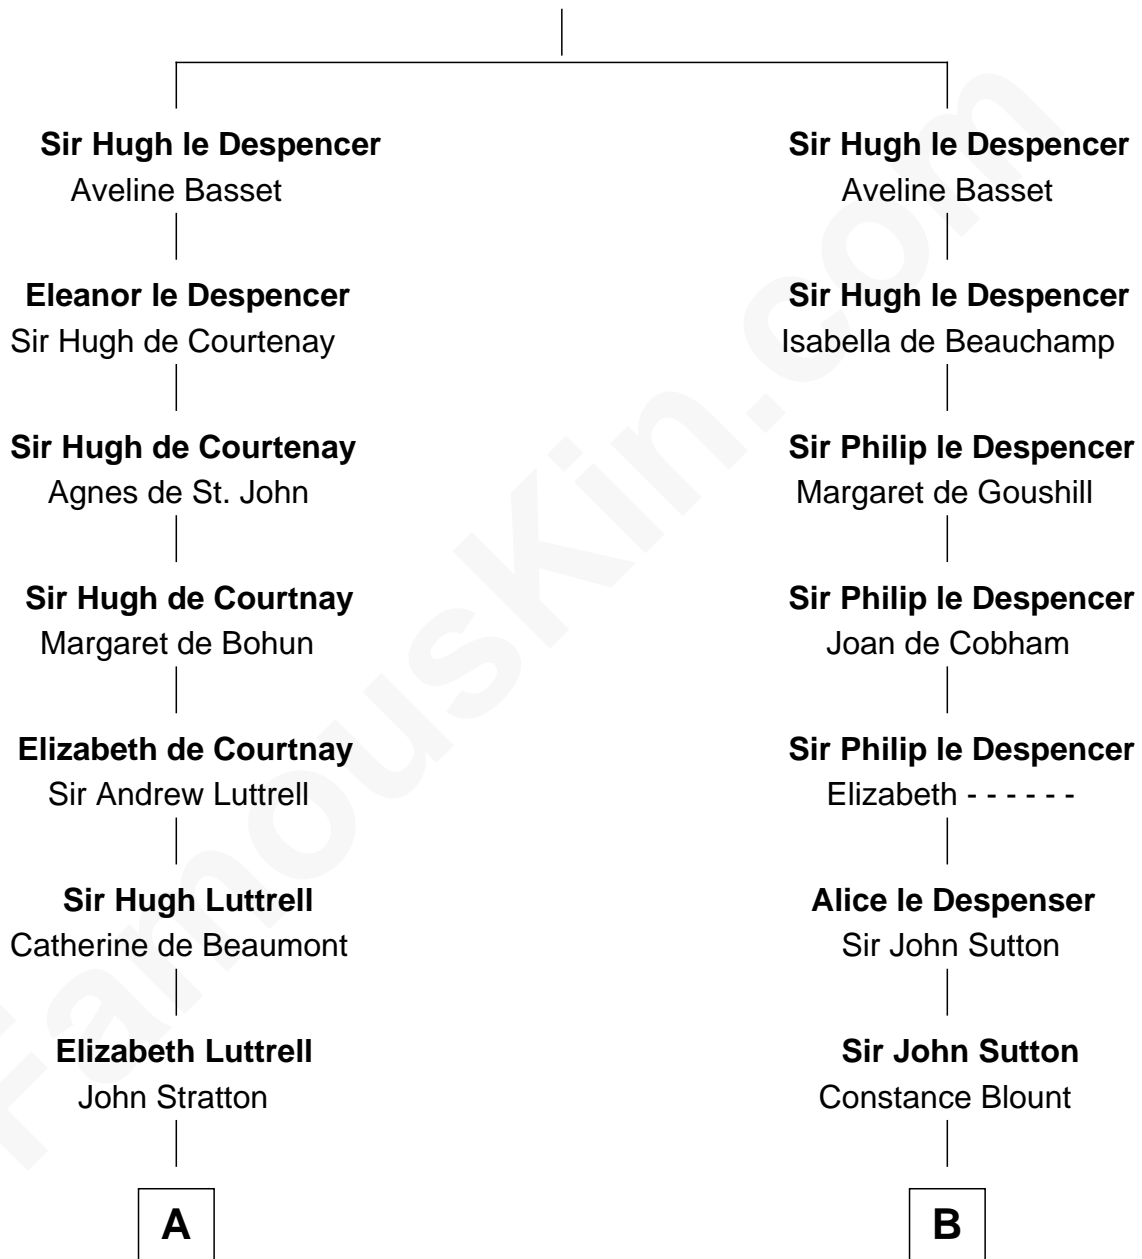

FamousKin.com
Relationship Chart of
Olivia De Havilland
Movie Actress

17th cousin 4 times removed of
George Washington
1st U.S. President

Sir Hugh le Despencer

C

Richard Molesworth

Catherine Cobb

John Molesworth

Louise Tomkyns

Margaret Letitia Molesworth

Charles Richard De Havilland

Walter Augustus De Havilland

Lillian Augusta Ruse

Olivia De Havilland

Movie Actress