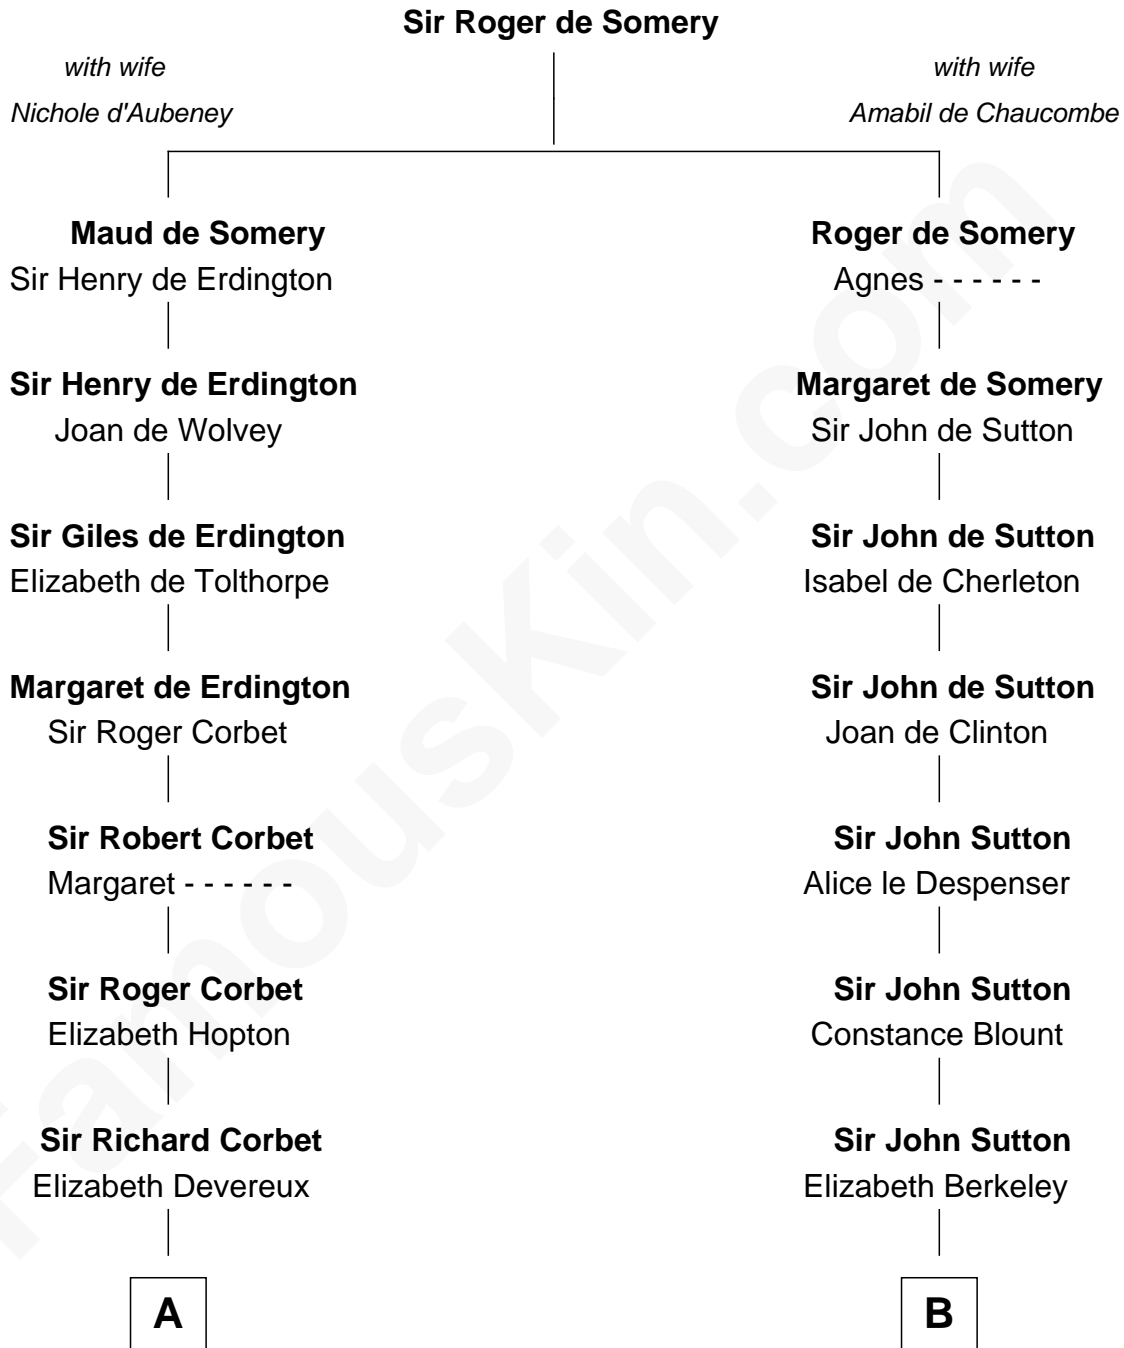

**FamousKin.com**  
**Relationship Chart of**  
**Olivia De Havilland**  
*Movie Actress*

**17th cousin 2 times removed of**  
**John Langdon**  
*Signer of the U.S. Constitution*

**C**

**Margaret Letitia Molesworth**

Charles Richard De Havilland

**Walter Augustus De Havilland**

Lillian Augusta Ruse

**Olivia De Havilland**

*Movie Actress*

FamousKin.com