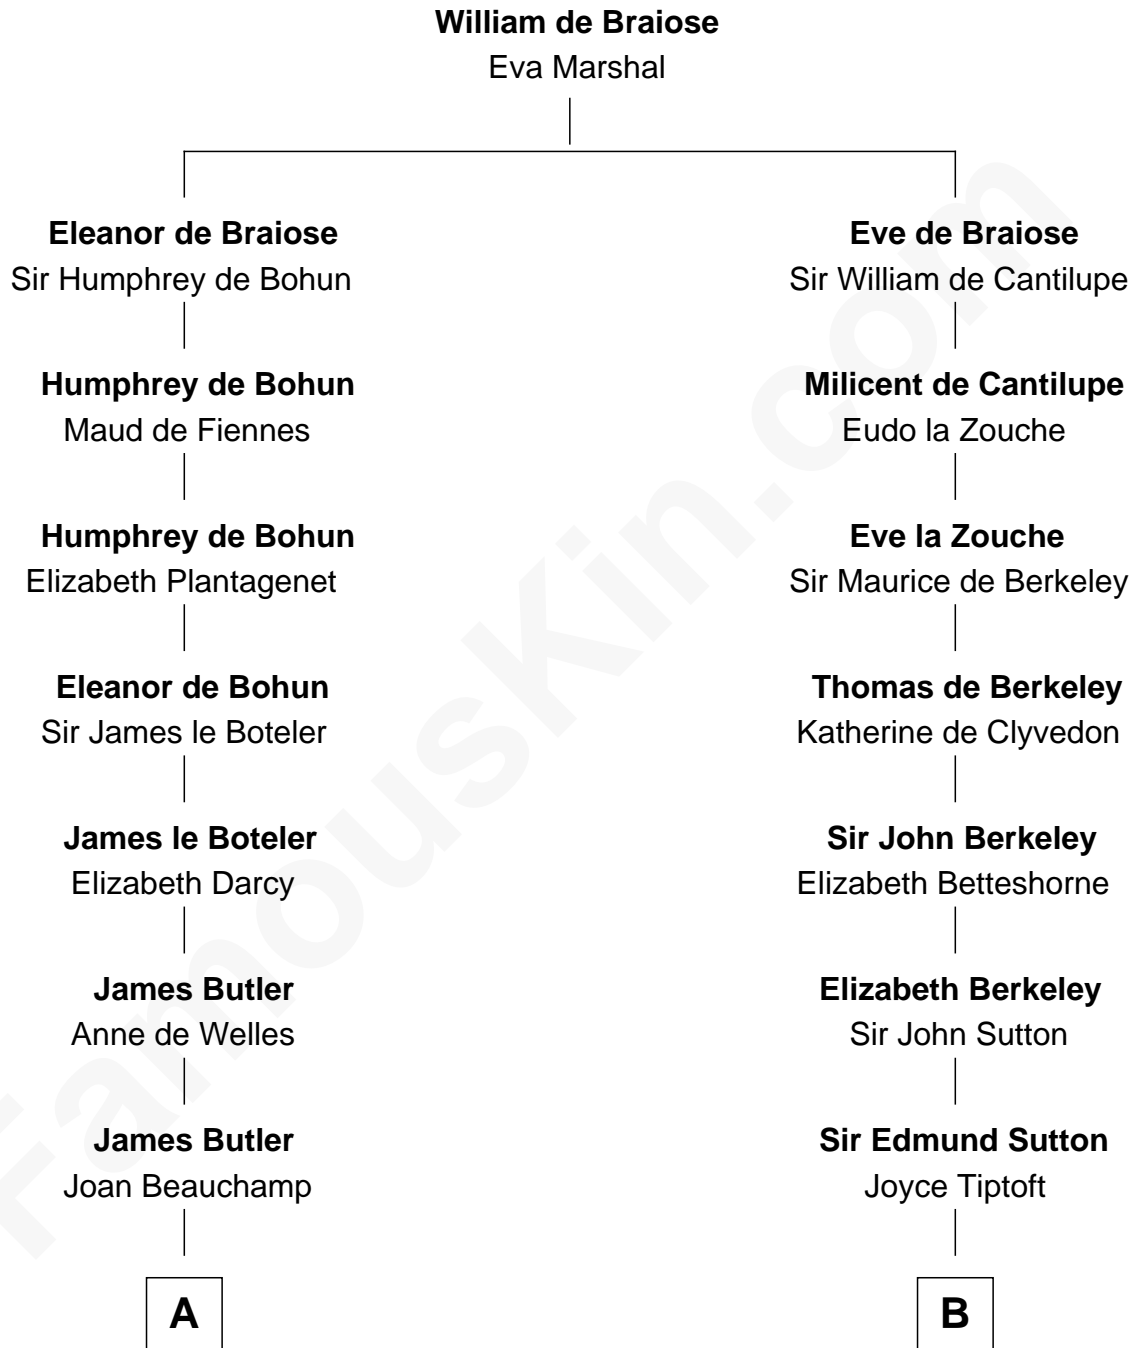

**FamousKin.com**  
**Relationship Chart of**  
**Olivia De Havilland**  
*Movie Actress*

**16th cousin 5 times removed of**  
**John Langdon**  
*Signer of the U.S. Constitution*

**C**

Richard Molesworth

Catherine Cobb

John Molesworth

Louise Tomkyns

Margaret Letitia Molesworth

Charles Richard De Havilland

Walter Augustus De Havilland

Lillian Augusta Ruse

Olivia De Havilland

*Movie Actress*

FamousKin.com