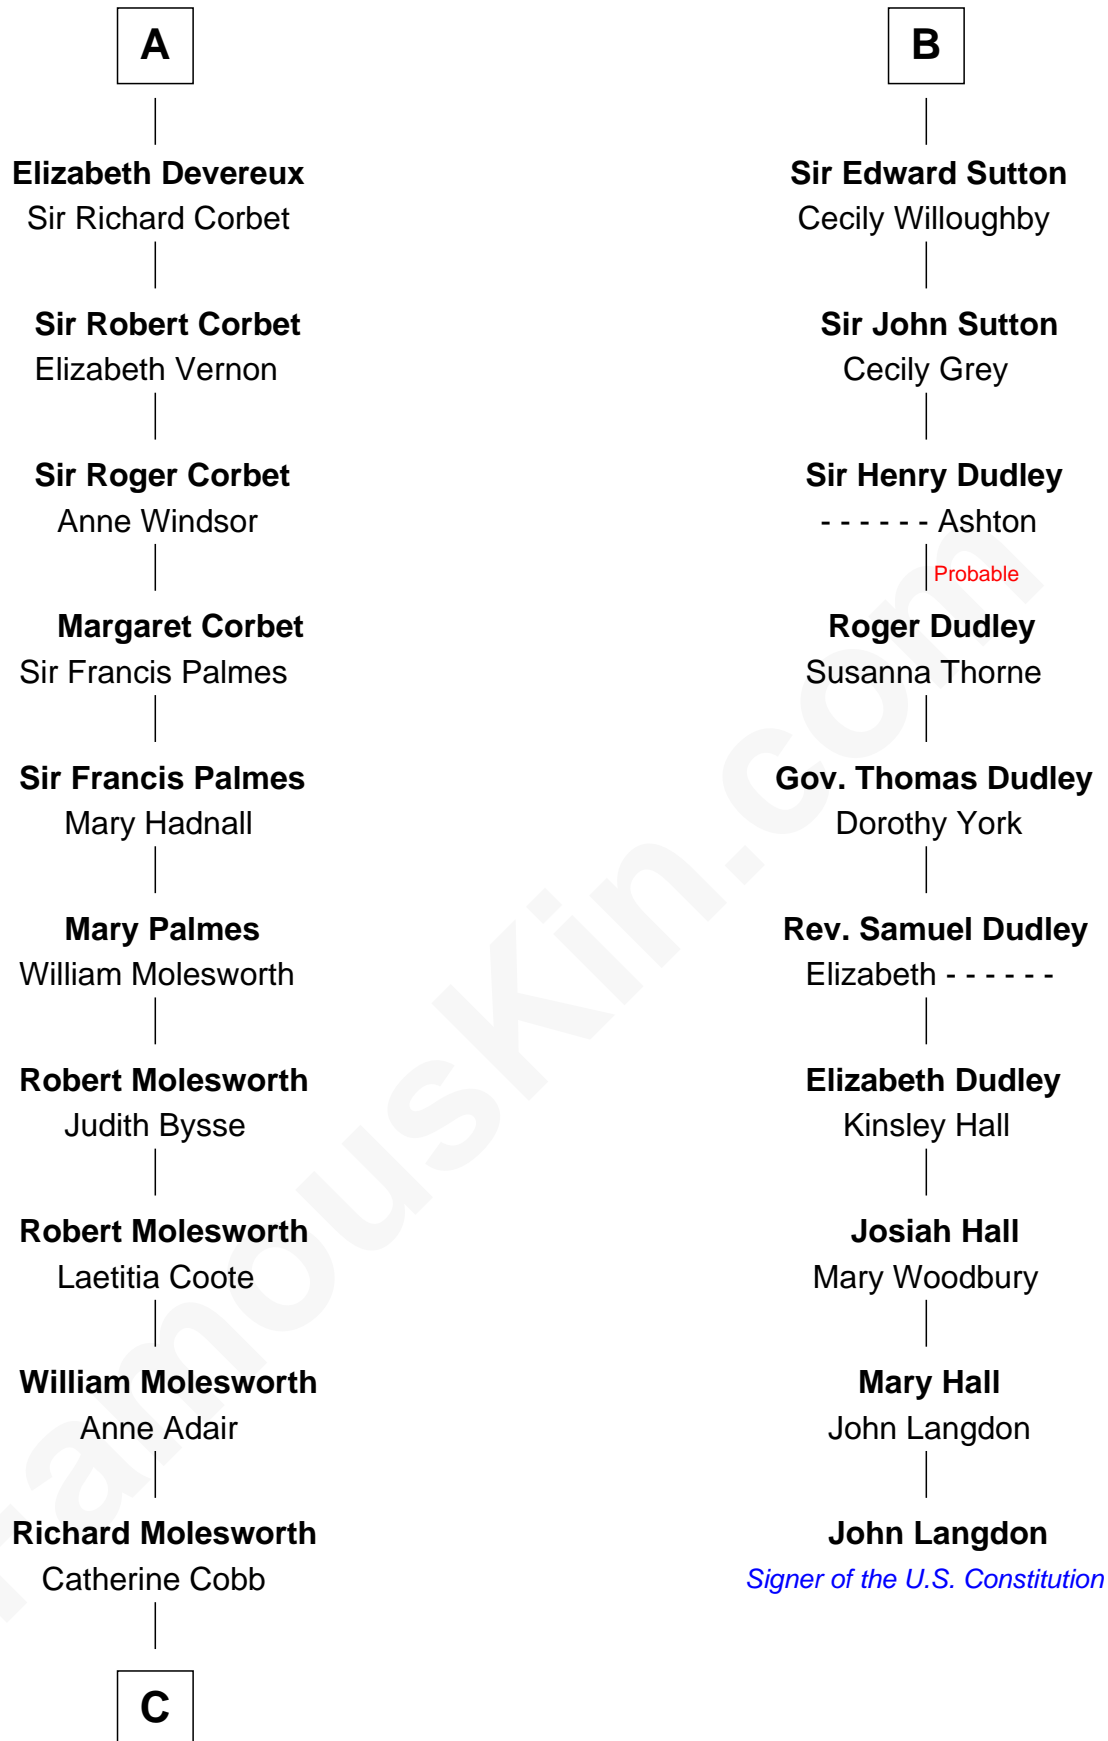

FamousKin.com
Relationship Chart of
Olivia De Havilland
Movie Actress

16th cousin 4 times removed of
John Langdon
Signer of the U.S. Constitution

C

—
John Molesworth

Louise Tomkyns

—
Margaret Letitia Molesworth

Charles Richard De Havilland

—
Walter Augustus De Havilland

Lillian Augusta Ruse

—
Olivia De Havilland

Movie Actress

FamousKin.com