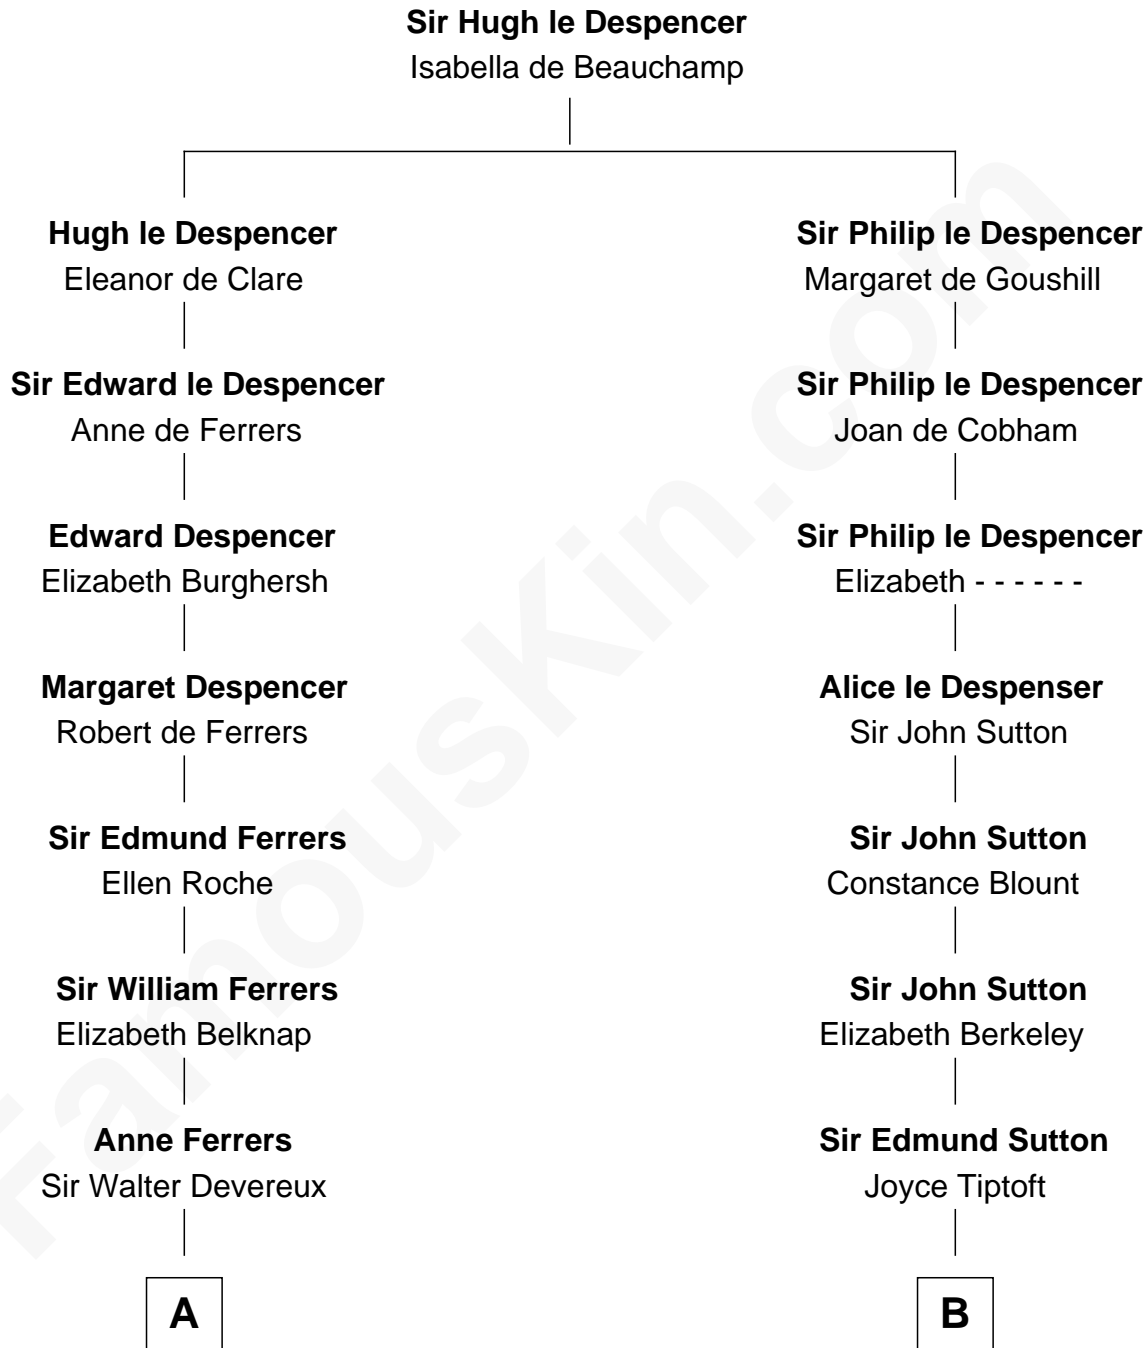

FamousKin.com
Relationship Chart of
Olivia De Havilland
Movie Actress

16th cousin 4 times removed of
John Langdon
Signer of the U.S. Constitution

C

—
John Molesworth

Louise Tomkyns

—
Margaret Letitia Molesworth

Charles Richard De Havilland

—
Walter Augustus De Havilland

Lillian Augusta Ruse

—
Olivia De Havilland

Movie Actress

FamousKin.com