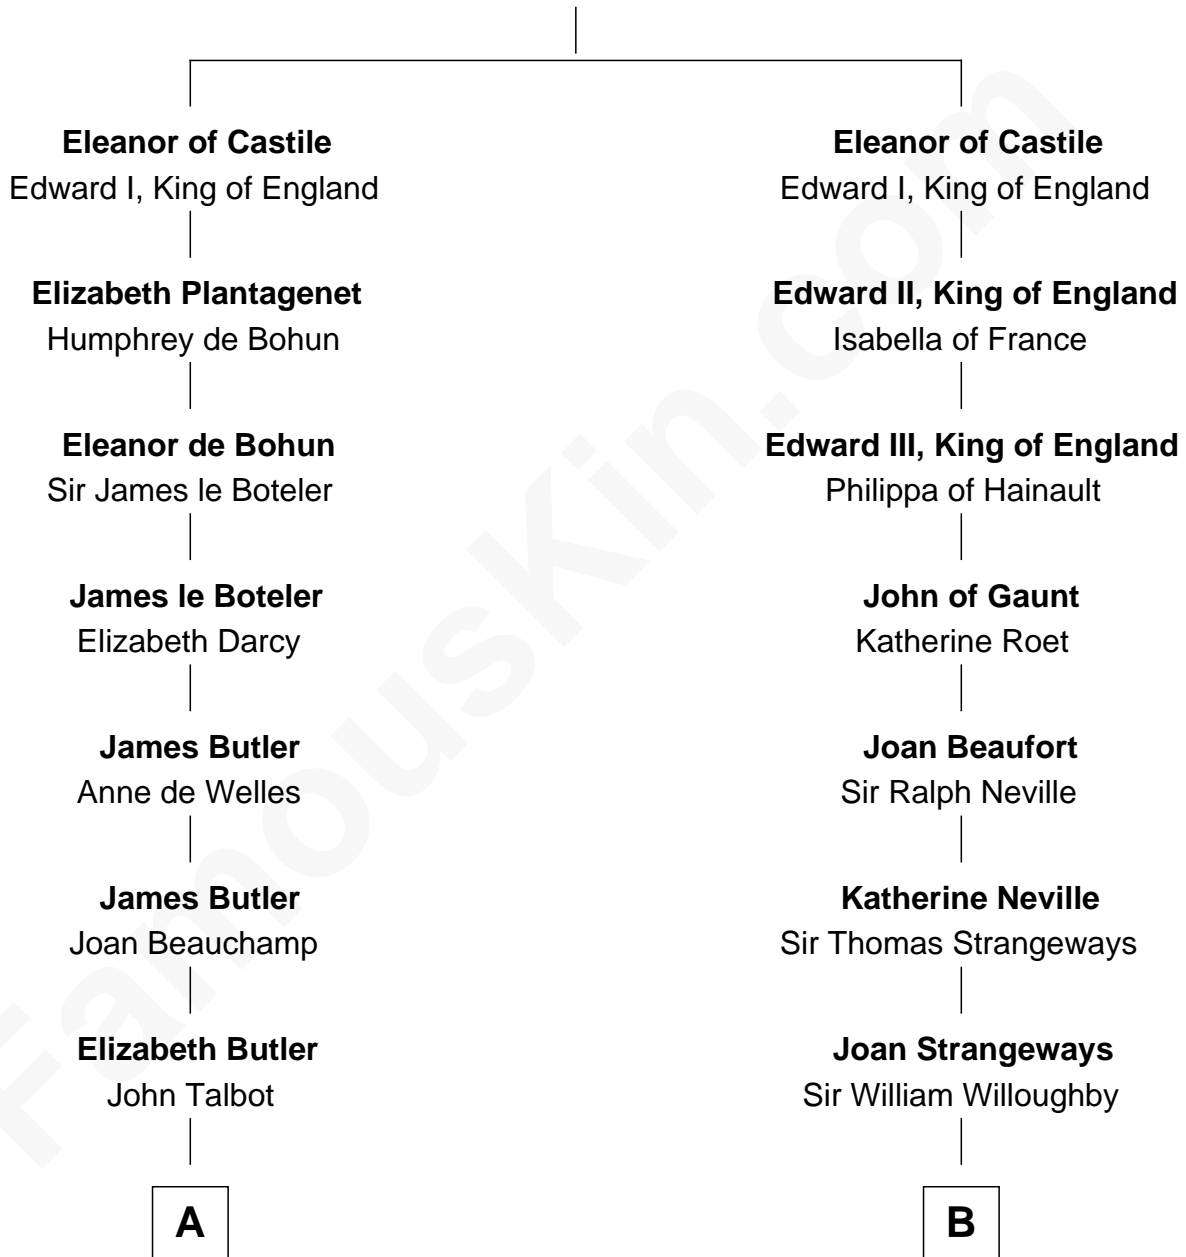

FamousKin.com
Relationship Chart of
Olivia De Havilland
Movie Actress

16th cousin 4 times removed of
John Langdon
Signer of the U.S. Constitution

Ferdinand III, King of Castile
 Joanna of Ponthieu

C

—
John Molesworth

Louise Tomkyns

—
Margaret Letitia Molesworth

Charles Richard De Havilland

—
Walter Augustus De Havilland

Lillian Augusta Ruse

—
Olivia De Havilland

Movie Actress

FamousKin.com