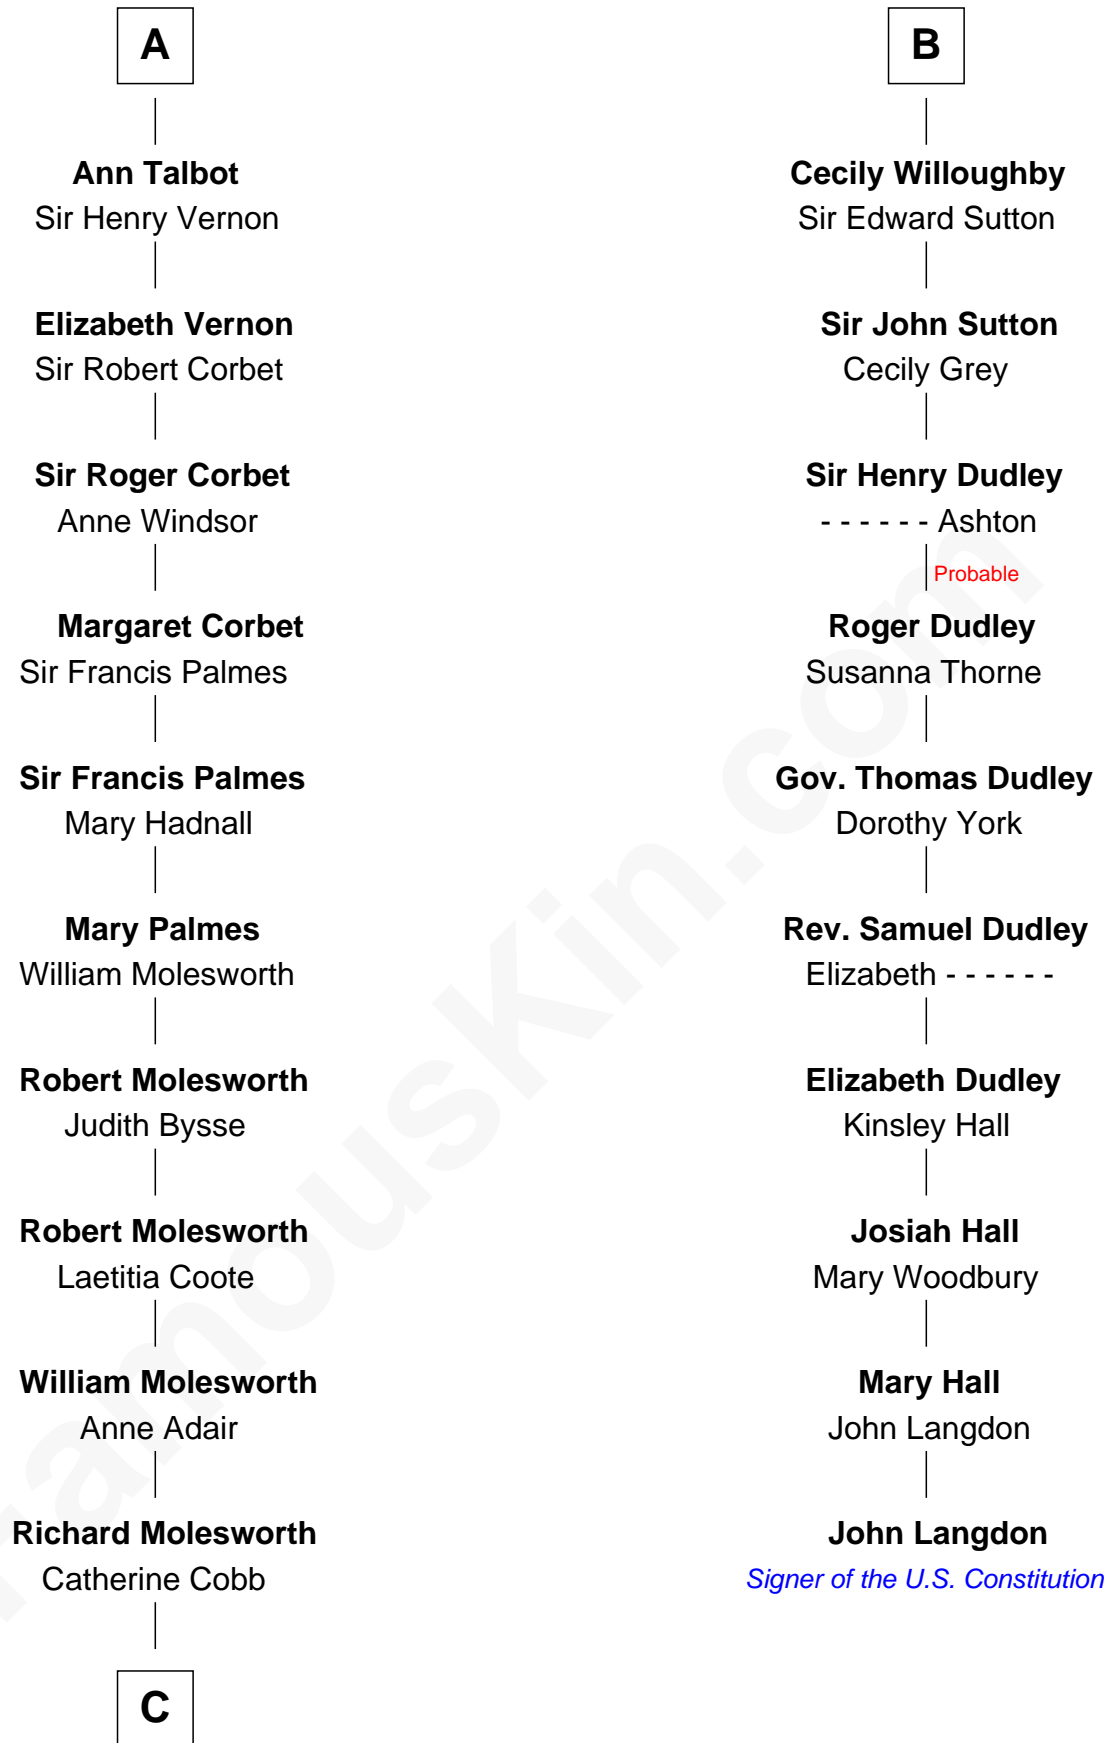

FamousKin.com
Relationship Chart of
Olivia De Havilland
Movie Actress

16th cousin 4 times removed of
John Langdon
Signer of the U.S. Constitution

Ferdinand III, King of Castile
 Joanna of Ponthieu

C

—
John Molesworth

Louise Tomkyns

—
Margaret Letitia Molesworth

Charles Richard De Havilland

—
Walter Augustus De Havilland

Lillian Augusta Ruse

—
Olivia De Havilland

Movie Actress

FamousKin.com