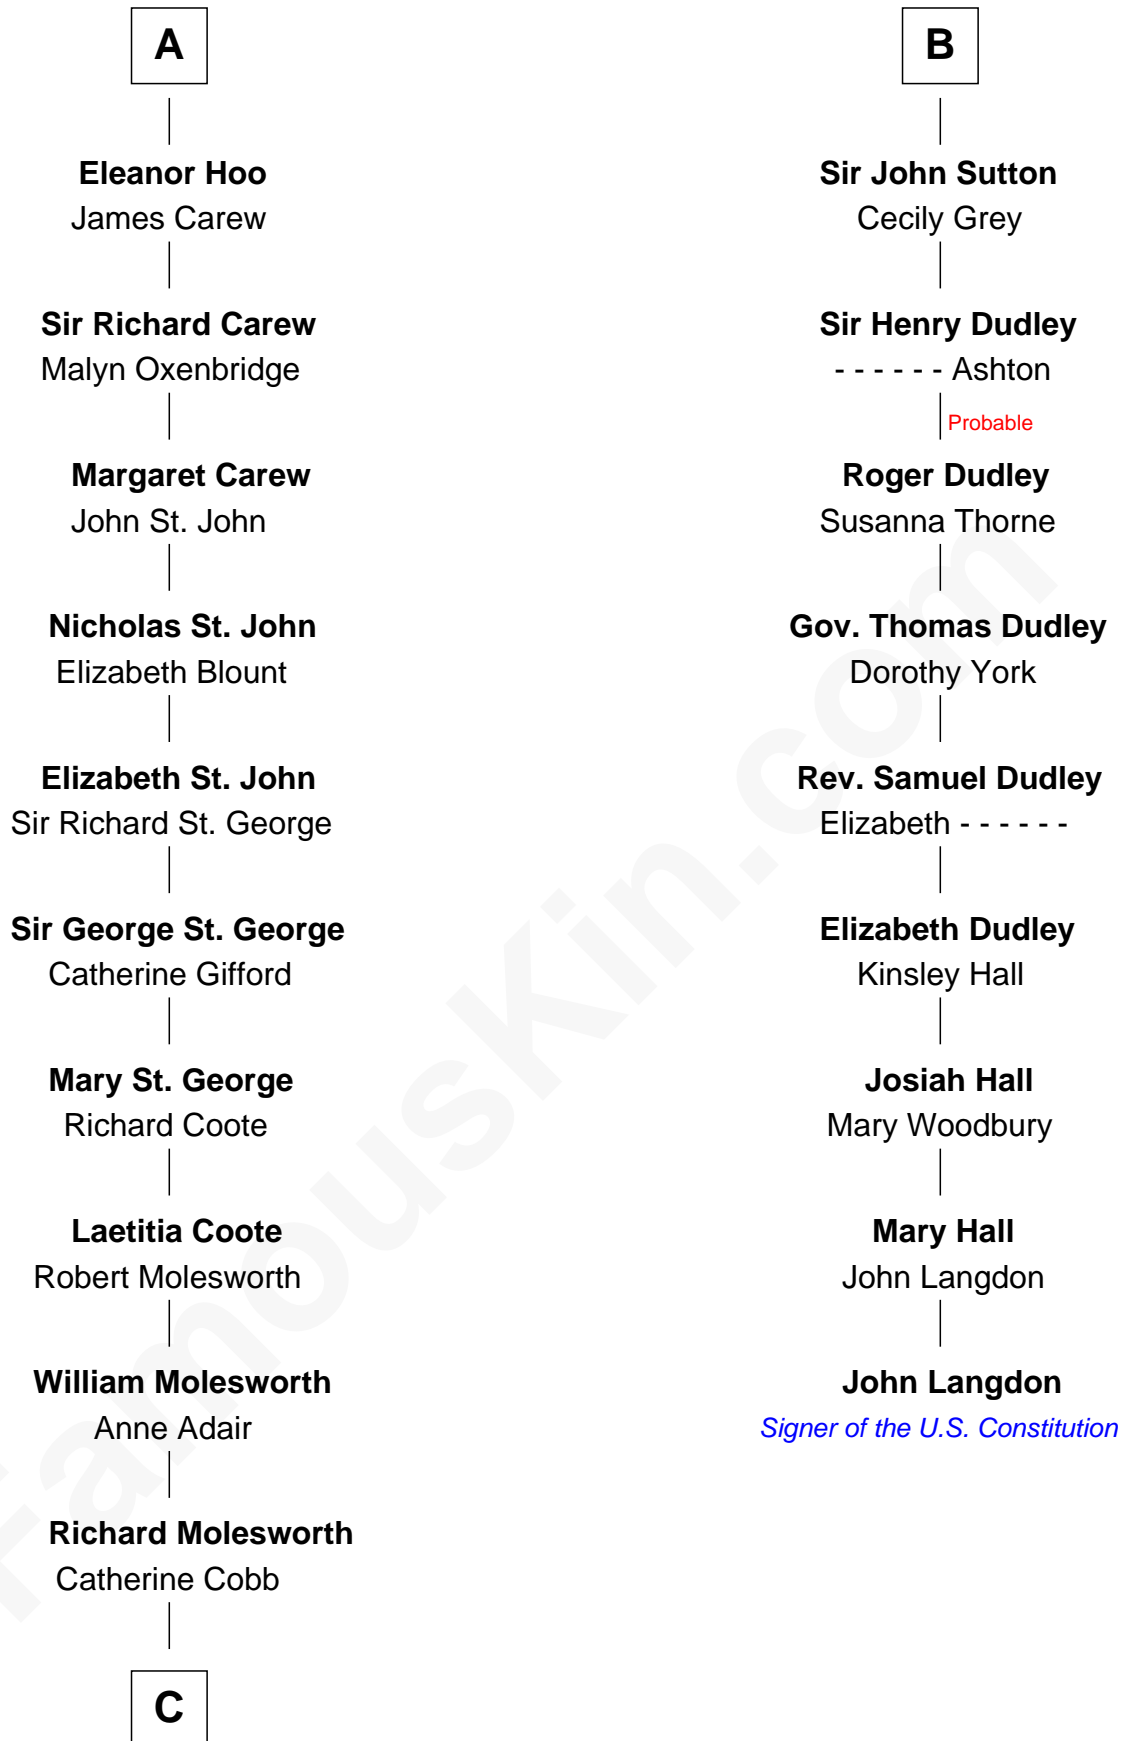

FamousKin.com
Relationship Chart of
Olivia De Havilland
Movie Actress

15th cousin 5 times removed of
John Langdon
Signer of the U.S. Constitution

C

—
John Molesworth

Louise Tomkyns

—
Margaret Letitia Molesworth

Charles Richard De Havilland

—
Walter Augustus De Havilland

Lillian Augusta Ruse

—
Olivia De Havilland

Movie Actress

FamousKin.com