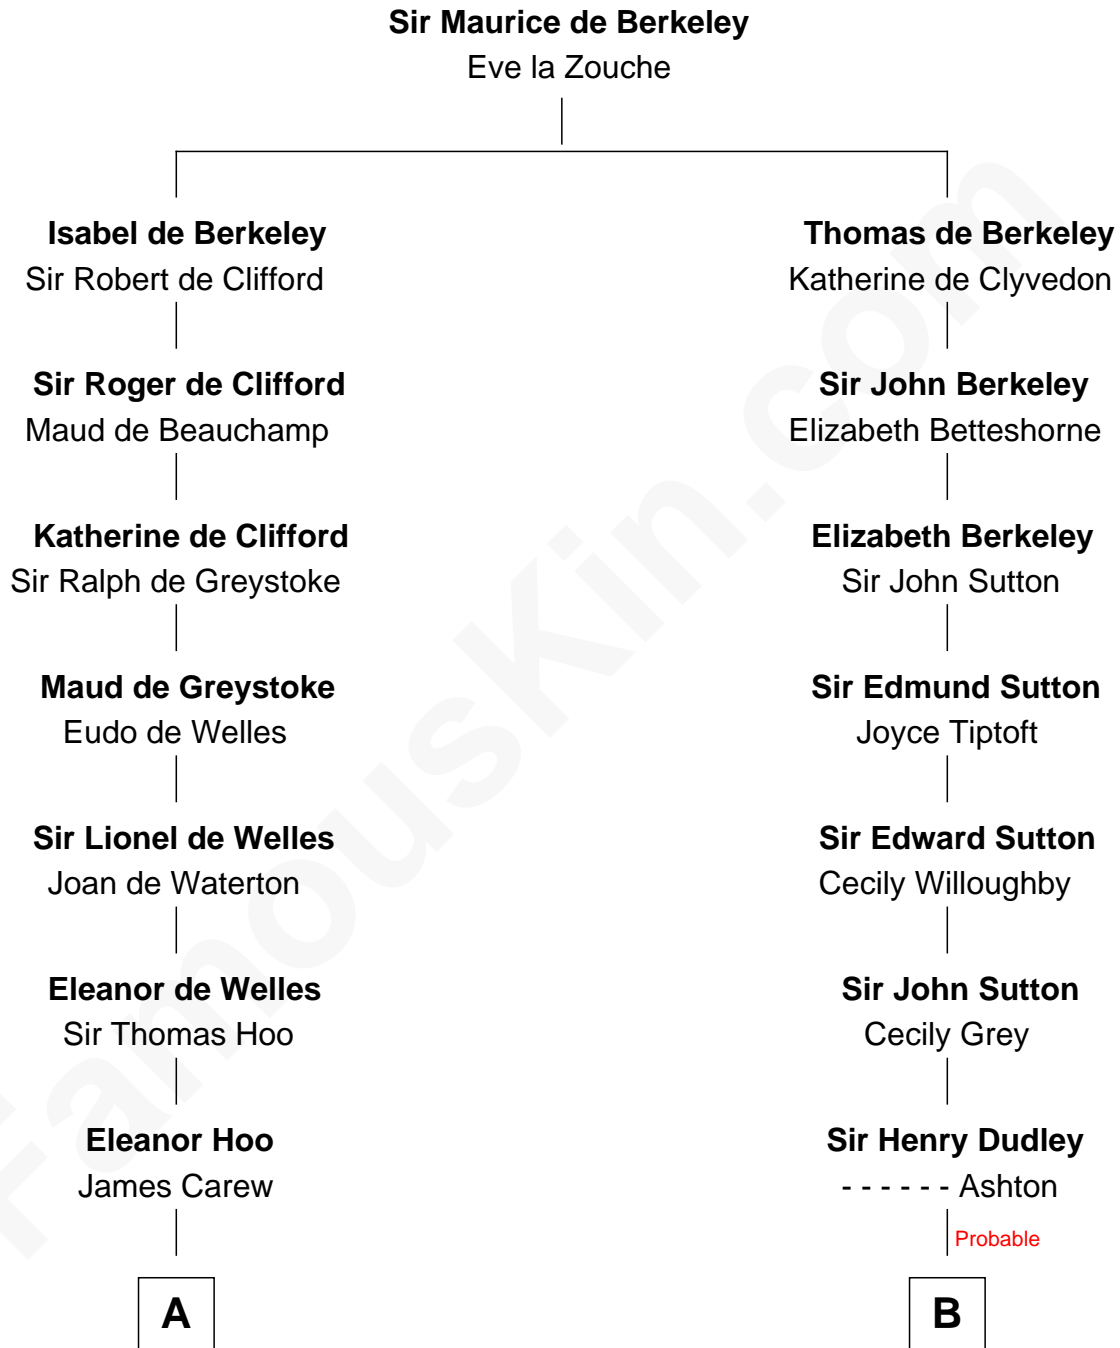

**FamousKin.com**  
**Relationship Chart of**  
**Olivia De Havilland**  
*Movie Actress*

**13th cousin 6 times removed of**  
**John Langdon**  
*Signer of the U.S. Constitution*

**C**

**Margaret Letitia Molesworth**

Charles Richard De Havilland

**Walter Augustus De Havilland**

Lillian Augusta Ruse

**Olivia De Havilland**

*Movie Actress*

FamousKin.com