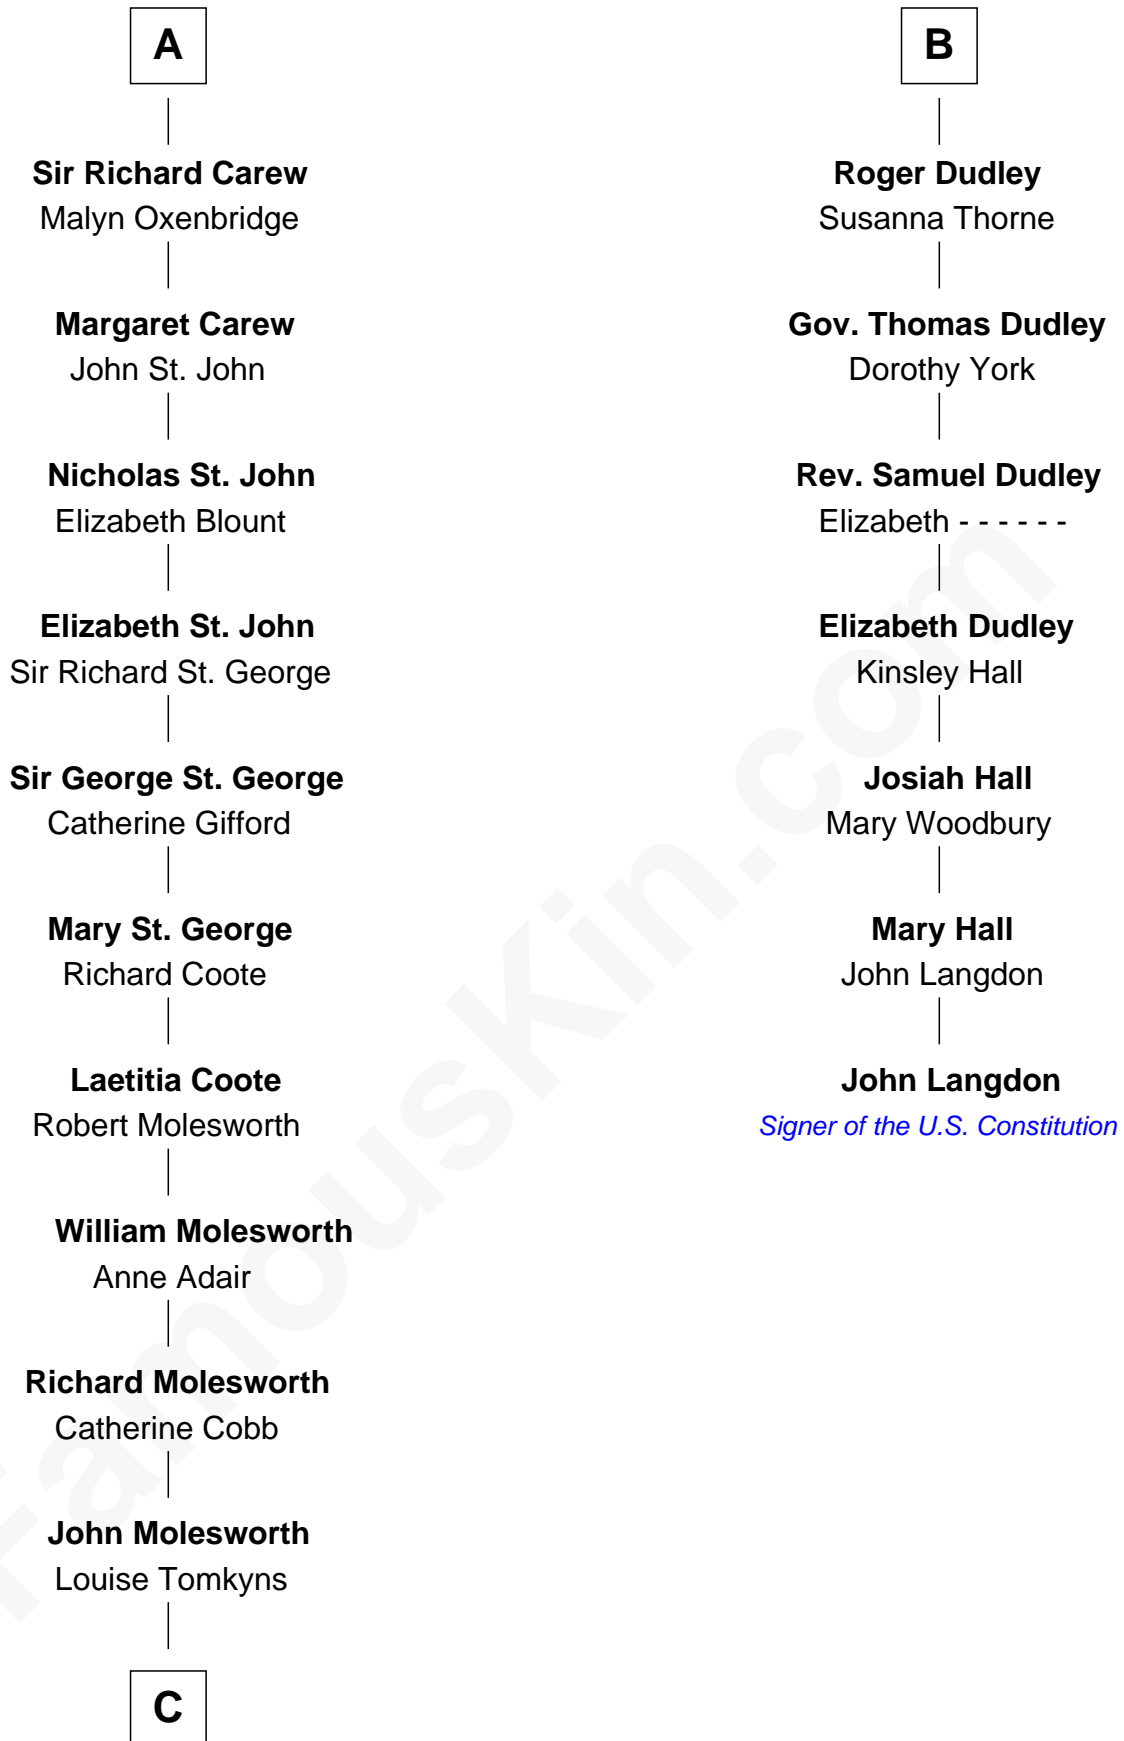

**FamousKin.com**  
**Relationship Chart of**  
**Olivia De Havilland**  
*Movie Actress*

**13th cousin 6 times removed of**  
**John Langdon**  
*Signer of the U.S. Constitution*

**C**

**Margaret Letitia Molesworth**

Charles Richard De Havilland

**Walter Augustus De Havilland**

Lillian Augusta Ruse

**Olivia De Havilland**

*Movie Actress*

FamousKin.com