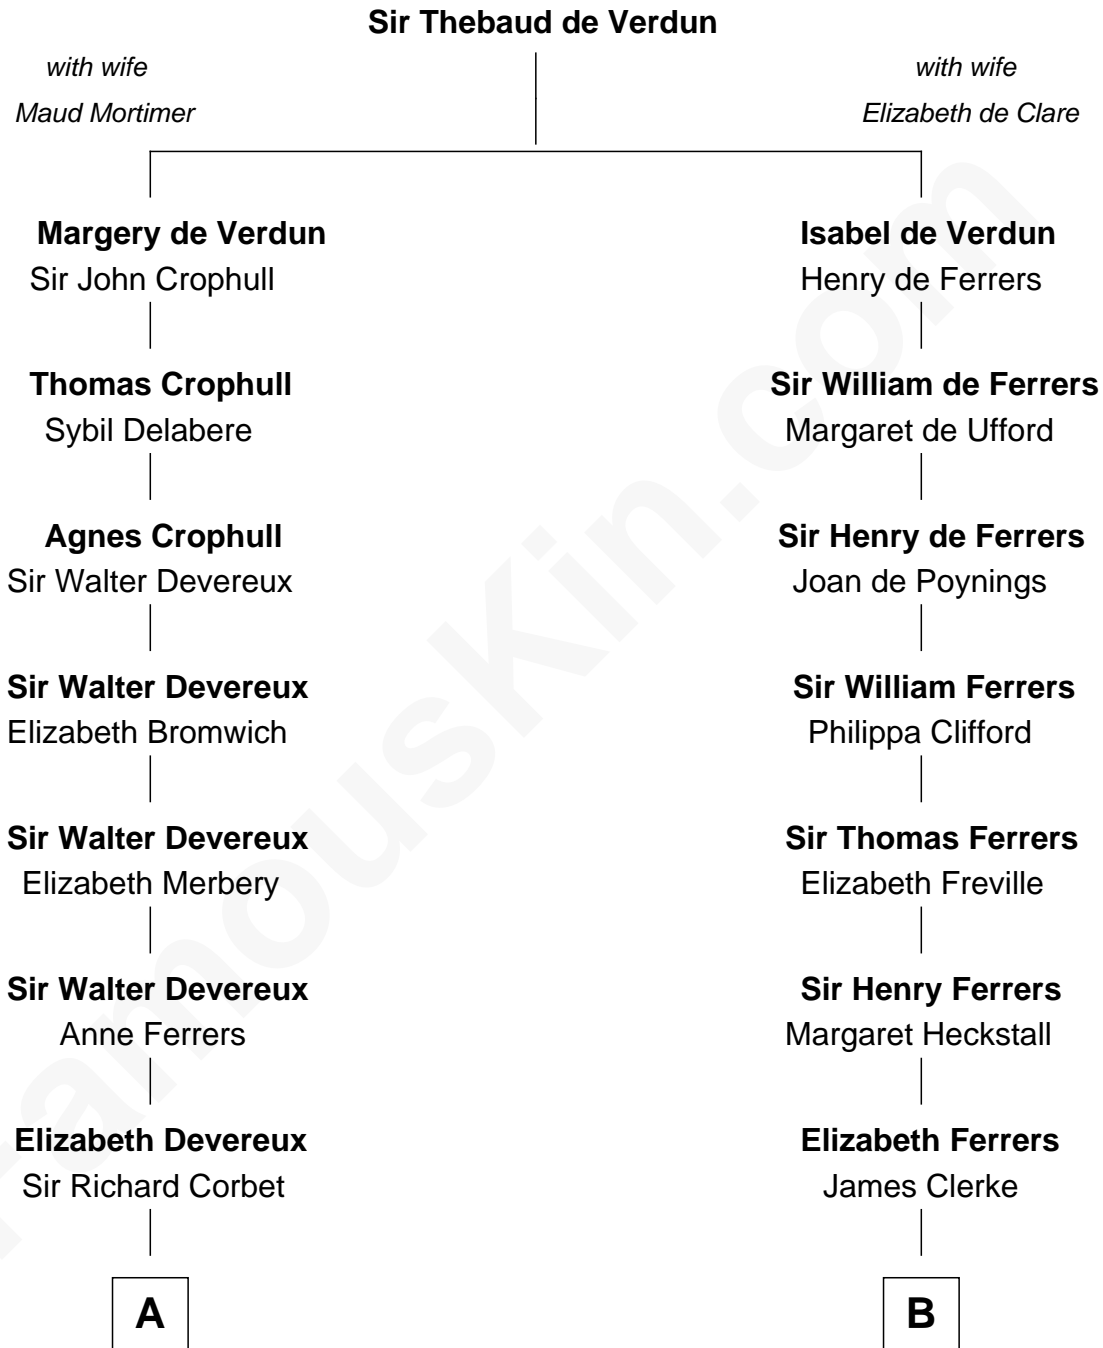

FamousKin.com
Relationship Chart of
Olivia De Havilland
Movie Actress

17th cousin 2 times removed of
Hetty Green
"The Witch of Wall Street"

C

Margaret Letitia Molesworth

Charles Richard De Havilland

Walter Augustus De Havilland

Lillian Augusta Ruse

Olivia De Havilland

Movie Actress

FamousKin.com