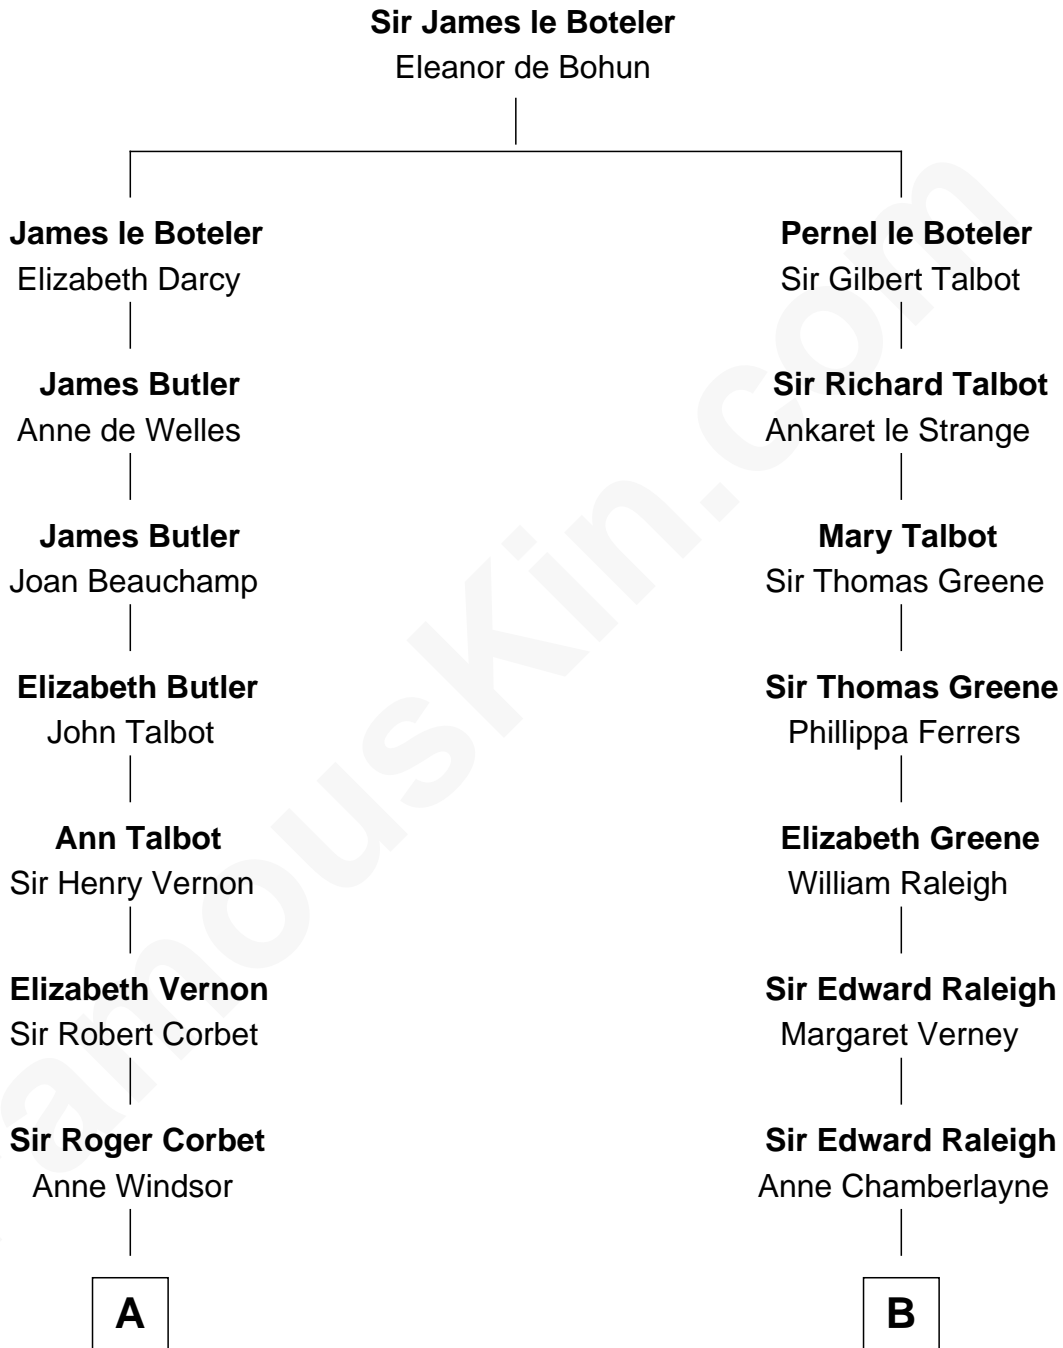

FamousKin.com
Relationship Chart of
Olivia De Havilland
Movie Actress

17th cousin 1 time removed of
Hetty Green
"The Witch of Wall Street"

C

Abby Slocum Howland

Edward Mott Robinson

Hetty Green

"The Witch of Wall Street"

FamousKin.com