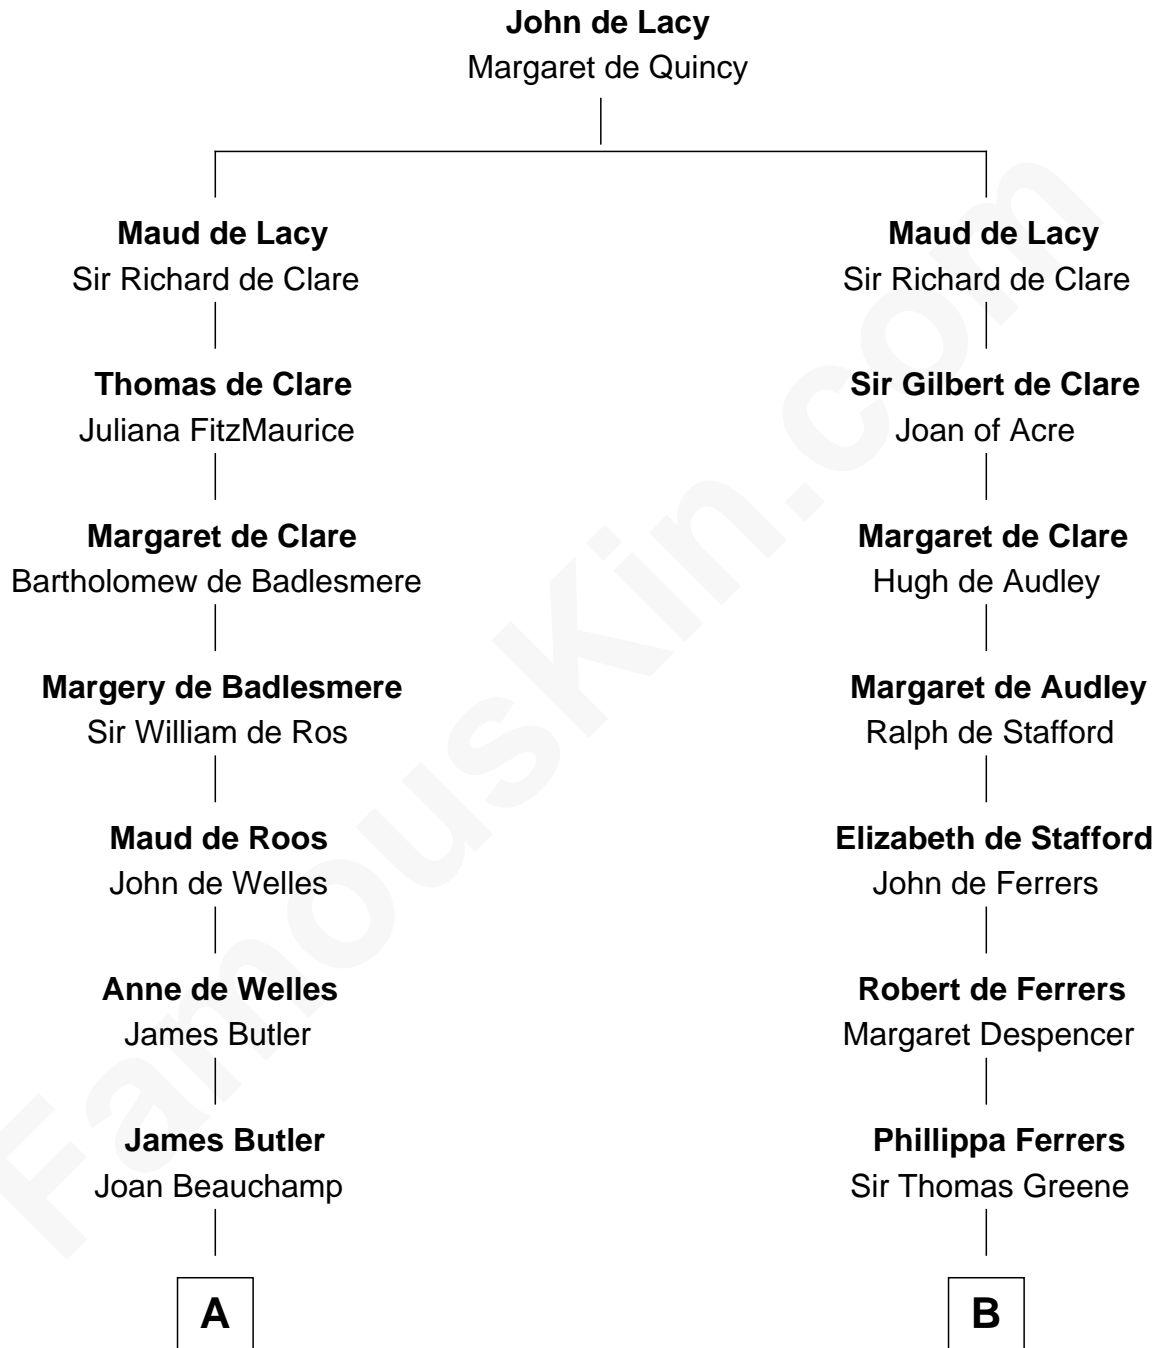

# FamousKin.com Relationship Chart of

**Olivia De Havilland**

*Movie Actress*

21st cousin of

**Shanghai Pierce**

*Texas Cattleman*

**C**

**Richard Molesworth**

Catherine Cobb

**John Molesworth**

Louise Tomkyns

**Margaret Letitia Molesworth**

Charles Richard De Havilland

**Walter Augustus De Havilland**

Lillian Augusta Ruse

**Olivia De Havilland**

*Movie Actress*

**D**

**Emlin Champlin**

Joseph Wilbore

**Ambless Wilbore**

Nathaniel Stoddard

**Susanna Stoddard**

Isaac Pearce

**Jonathan D. Pearce**

Hanna Phillips Head

**Shanghai Pierce**

*Texas Cattleman*