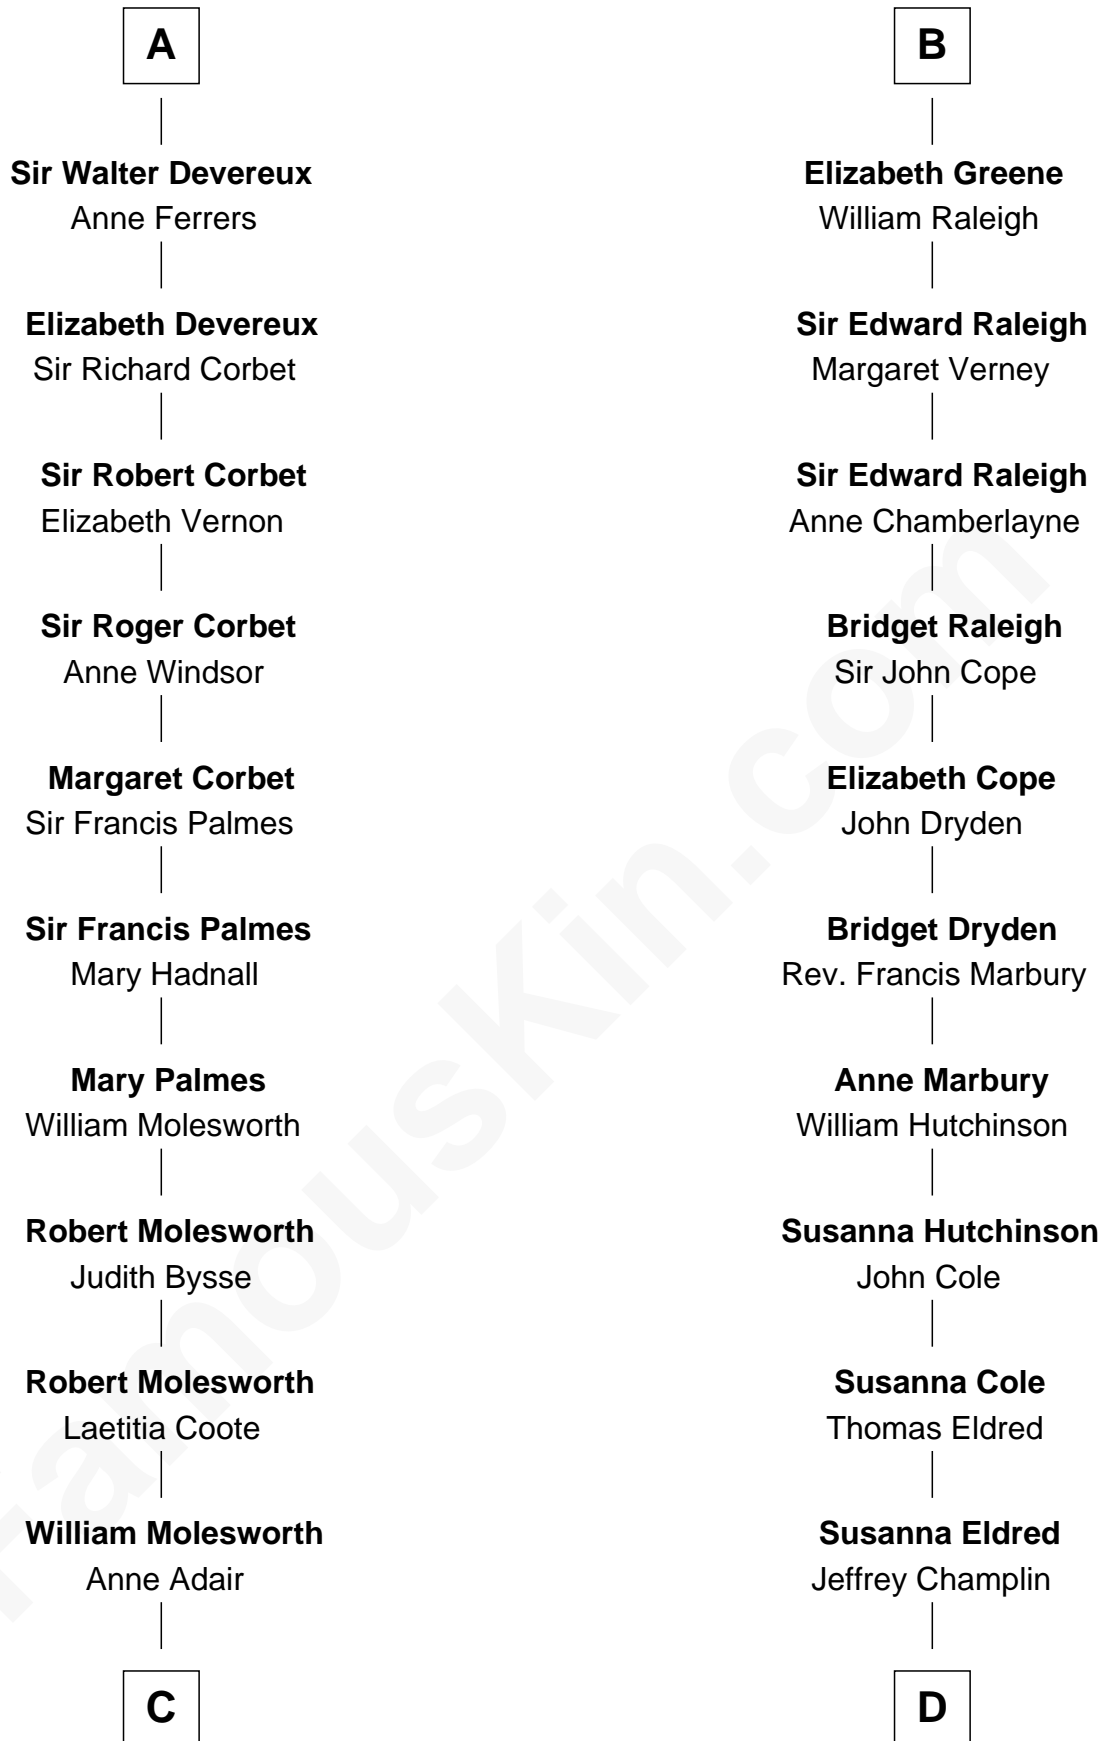

# FamousKin.com Relationship Chart of

**Olivia De Havilland**

*Movie Actress*

21st cousin of

**Shanghai Pierce**

*Texas Cattleman*

**Roger Mortimer**

Maud de Braose

**C**

**Richard Molesworth**

Catherine Cobb

**John Molesworth**

Louise Tomkyns

**Margaret Letitia Molesworth**

Charles Richard De Havilland

**Walter Augustus De Havilland**

**Susanna Stoddard**

Isaac Pearce

**Jonathan D. Pearce**

Hanna Phillips Head

**Shanghai Pierce**

*Texas Cattleman*