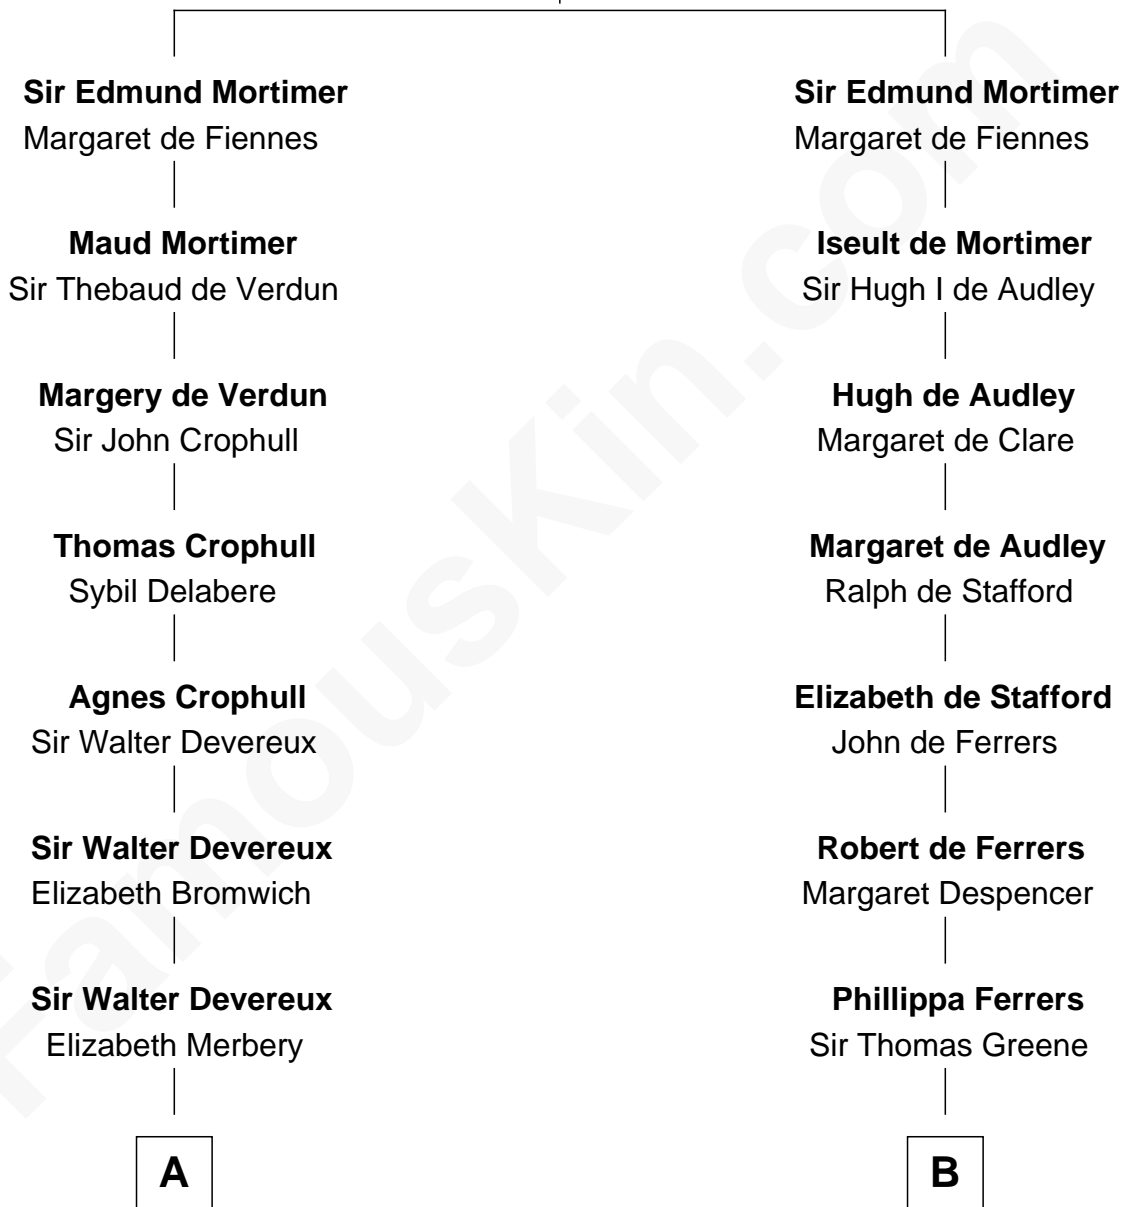

# FamousKin.com Relationship Chart of

**Olivia De Havilland**

*Movie Actress*

21st cousin of

**Shanghai Pierce**

*Texas Cattleman*

**Roger Mortimer**

Maud de Braose

**C**

**Richard Molesworth**

Catherine Cobb

**John Molesworth**

Louise Tomkyns

**Margaret Letitia Molesworth**

Charles Richard De Havilland

**Walter Augustus De Havilland**

Lillian Augusta Ruse

**Olivia De Havilland**

*Movie Actress*

**D**

**Emlin Champlin**

Joseph Wilbore

**Ambless Wilbore**

Nathaniel Stoddard

**Susanna Stoddard**

Isaac Pearce

**Jonathan D. Pearce**

Hanna Phillips Head

**Shanghai Pierce**

*Texas Cattleman*