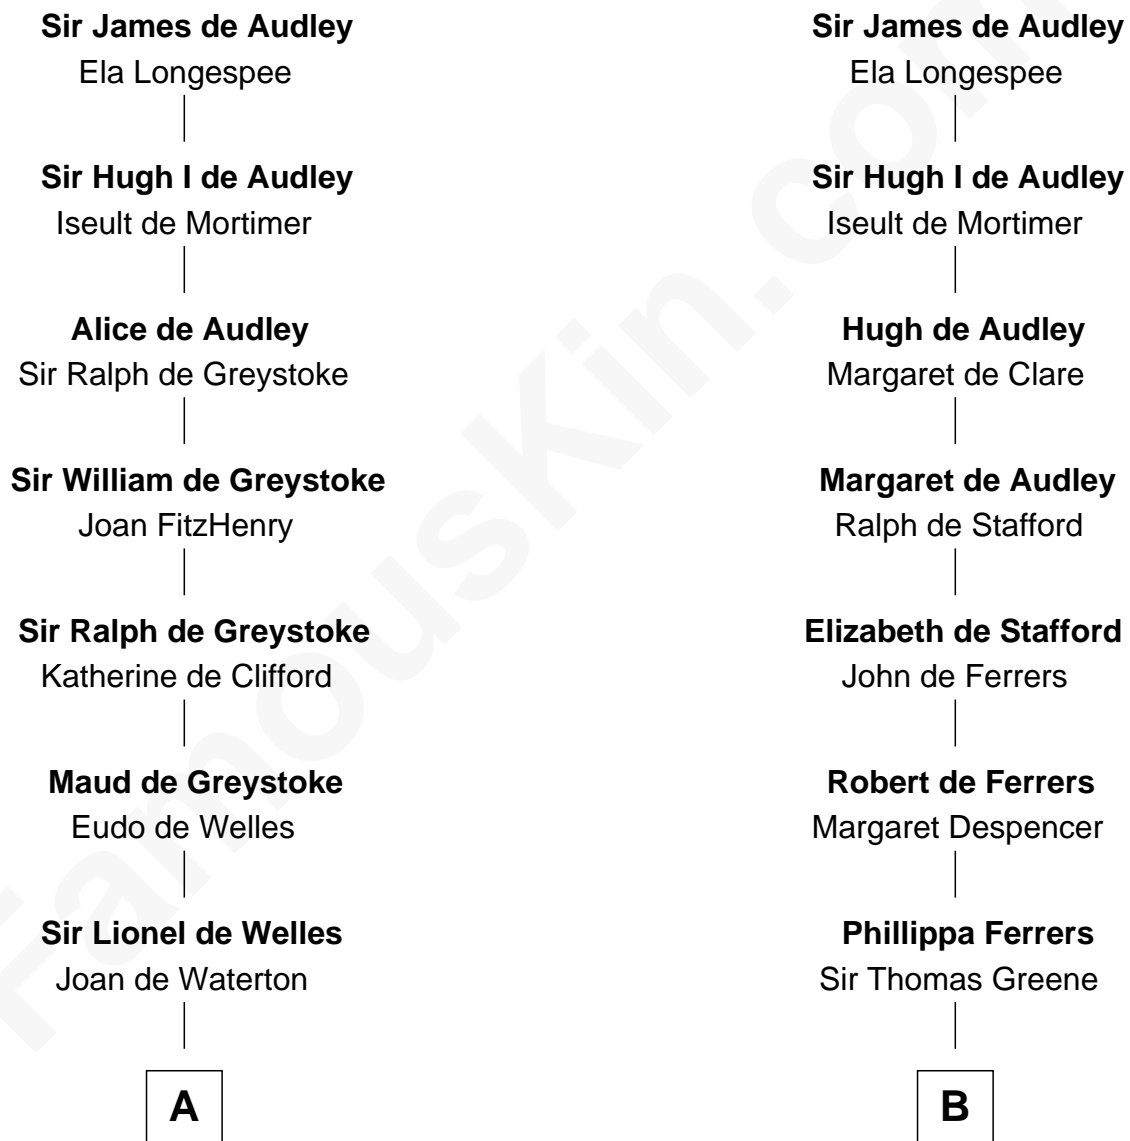

FamousKin.com Relationship Chart of

Olivia De Havilland

Movie Actress

21st cousin of

Shanghai Pierce

Texas Cattleman

Henry de Audley
Bertrade de Mainwaring

C

Richard Molesworth

Catherine Cobb

John Molesworth

Louise Tomkyns

Margaret Letitia Molesworth

Charles Richard De Havilland

Walter Augustus De Havilland

Lillian Augusta Ruse

Isaac Pearce

Jonathan D. Pearce

Hanna Phillips Head

Shanghai Pierce

Texas Cattleman