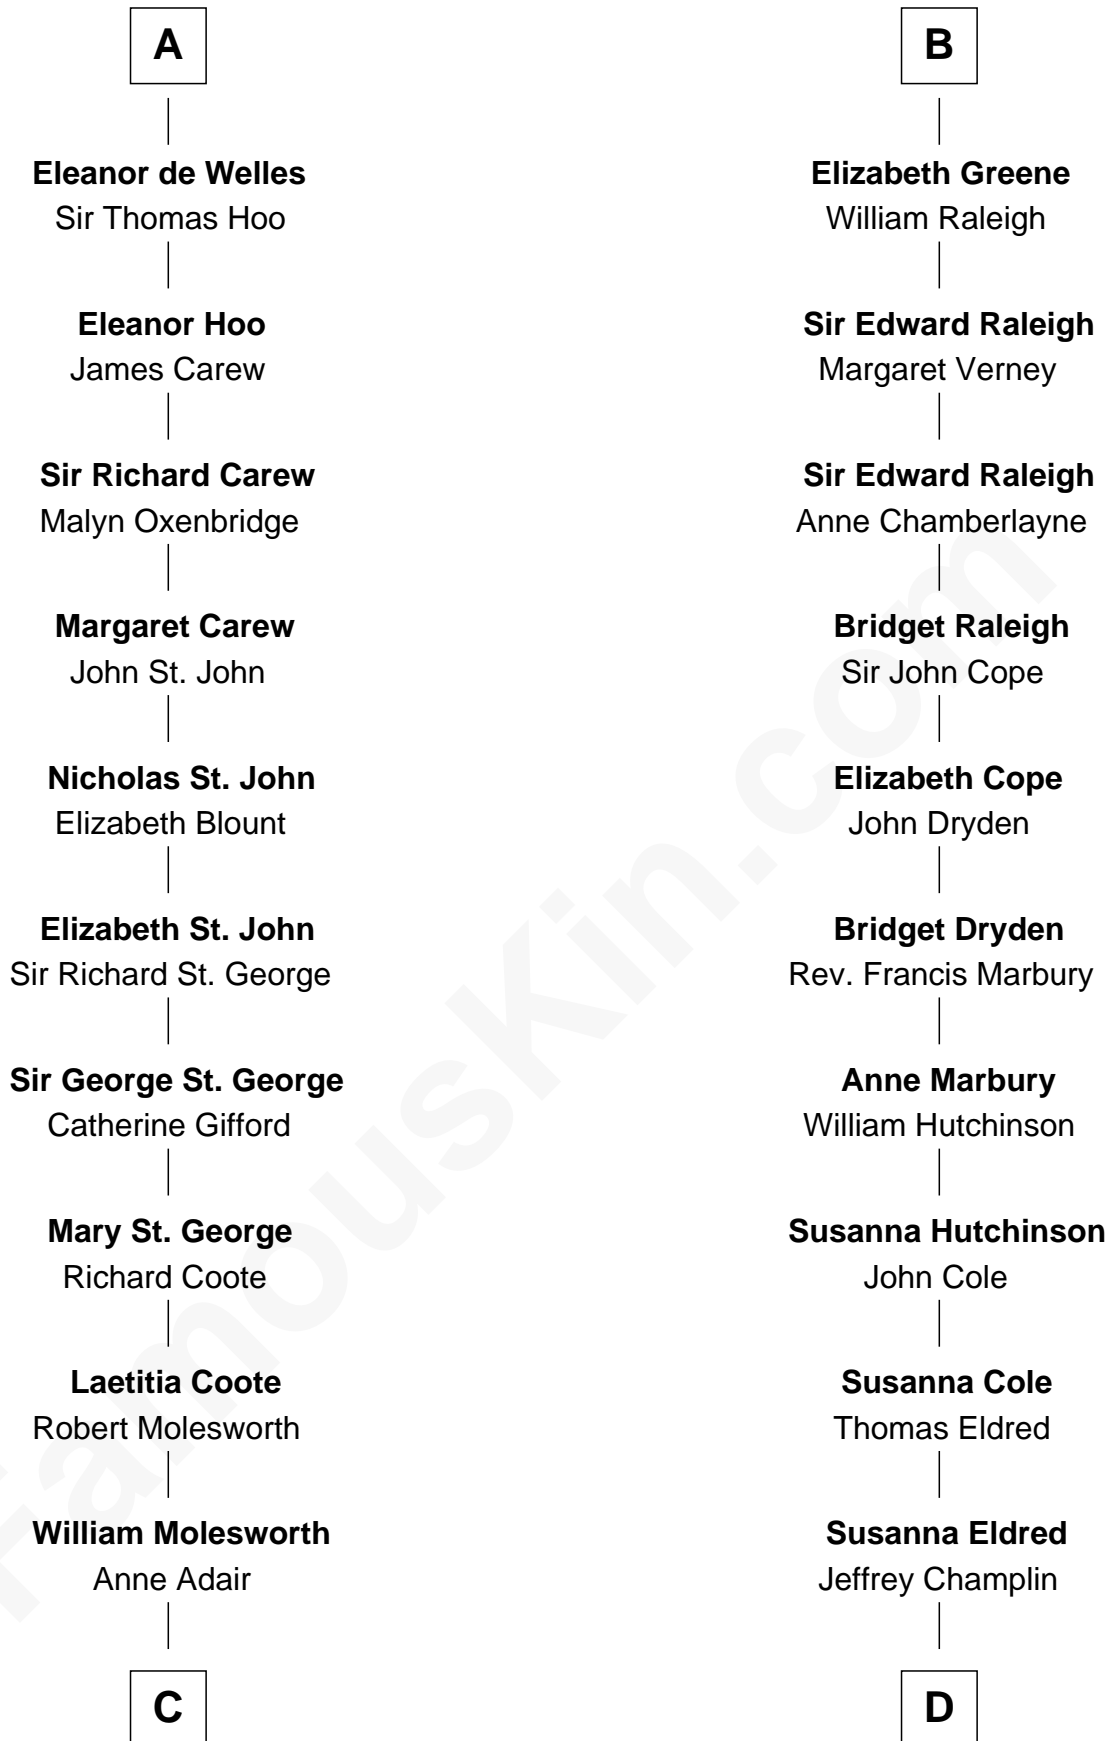

FamousKin.com Relationship Chart of

Olivia De Havilland

Movie Actress

21st cousin of

Shanghai Pierce

Texas Cattleman

Henry de Audley
Bertrade de Mainwaring

C

Richard Molesworth

Catherine Cobb

John Molesworth

Louise Tomkyns

Margaret Letitia Molesworth

Charles Richard De Havilland

Walter Augustus De Havilland

Lillian Augusta Ruse

Isaac Pearce

Jonathan D. Pearce

Hanna Phillips Head

Shanghai Pierce

Texas Cattleman