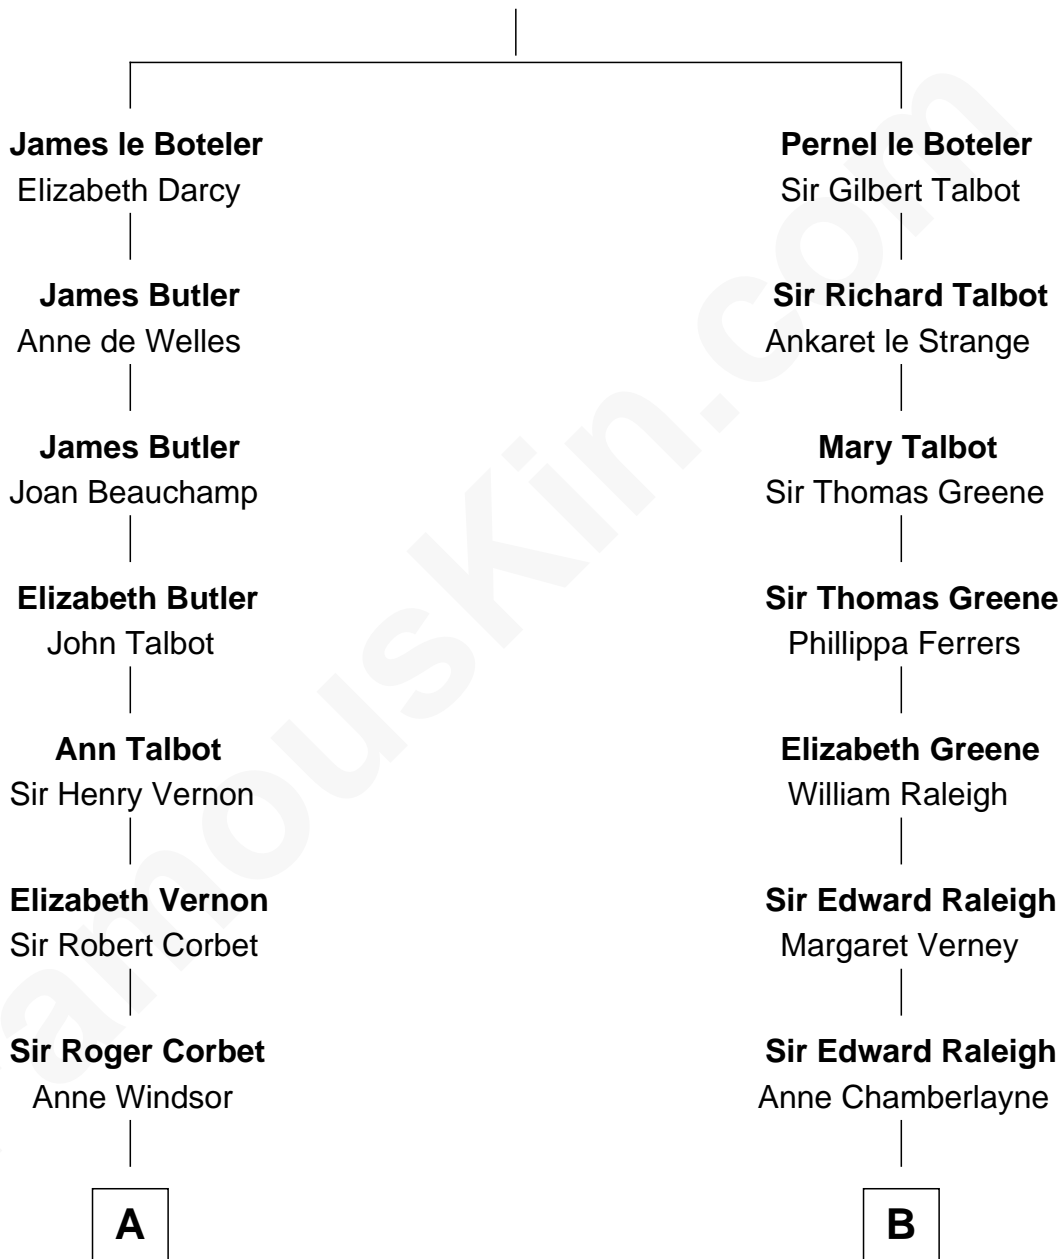

**FamousKin.com**  
**Relationship Chart of**  
**Olivia De Havilland**  
*Movie Actress*

17th cousin 1 time removed of  
**Shanghai Pierce**  
*Texas Cattleman*

**Sir James le Boteler**  
 Eleanor de Bohun

C

Jonathan D. Pearce  
Hanna Phillips Head

Shanghai Pierce  
*Texas Cattleman*

FamousKin.com