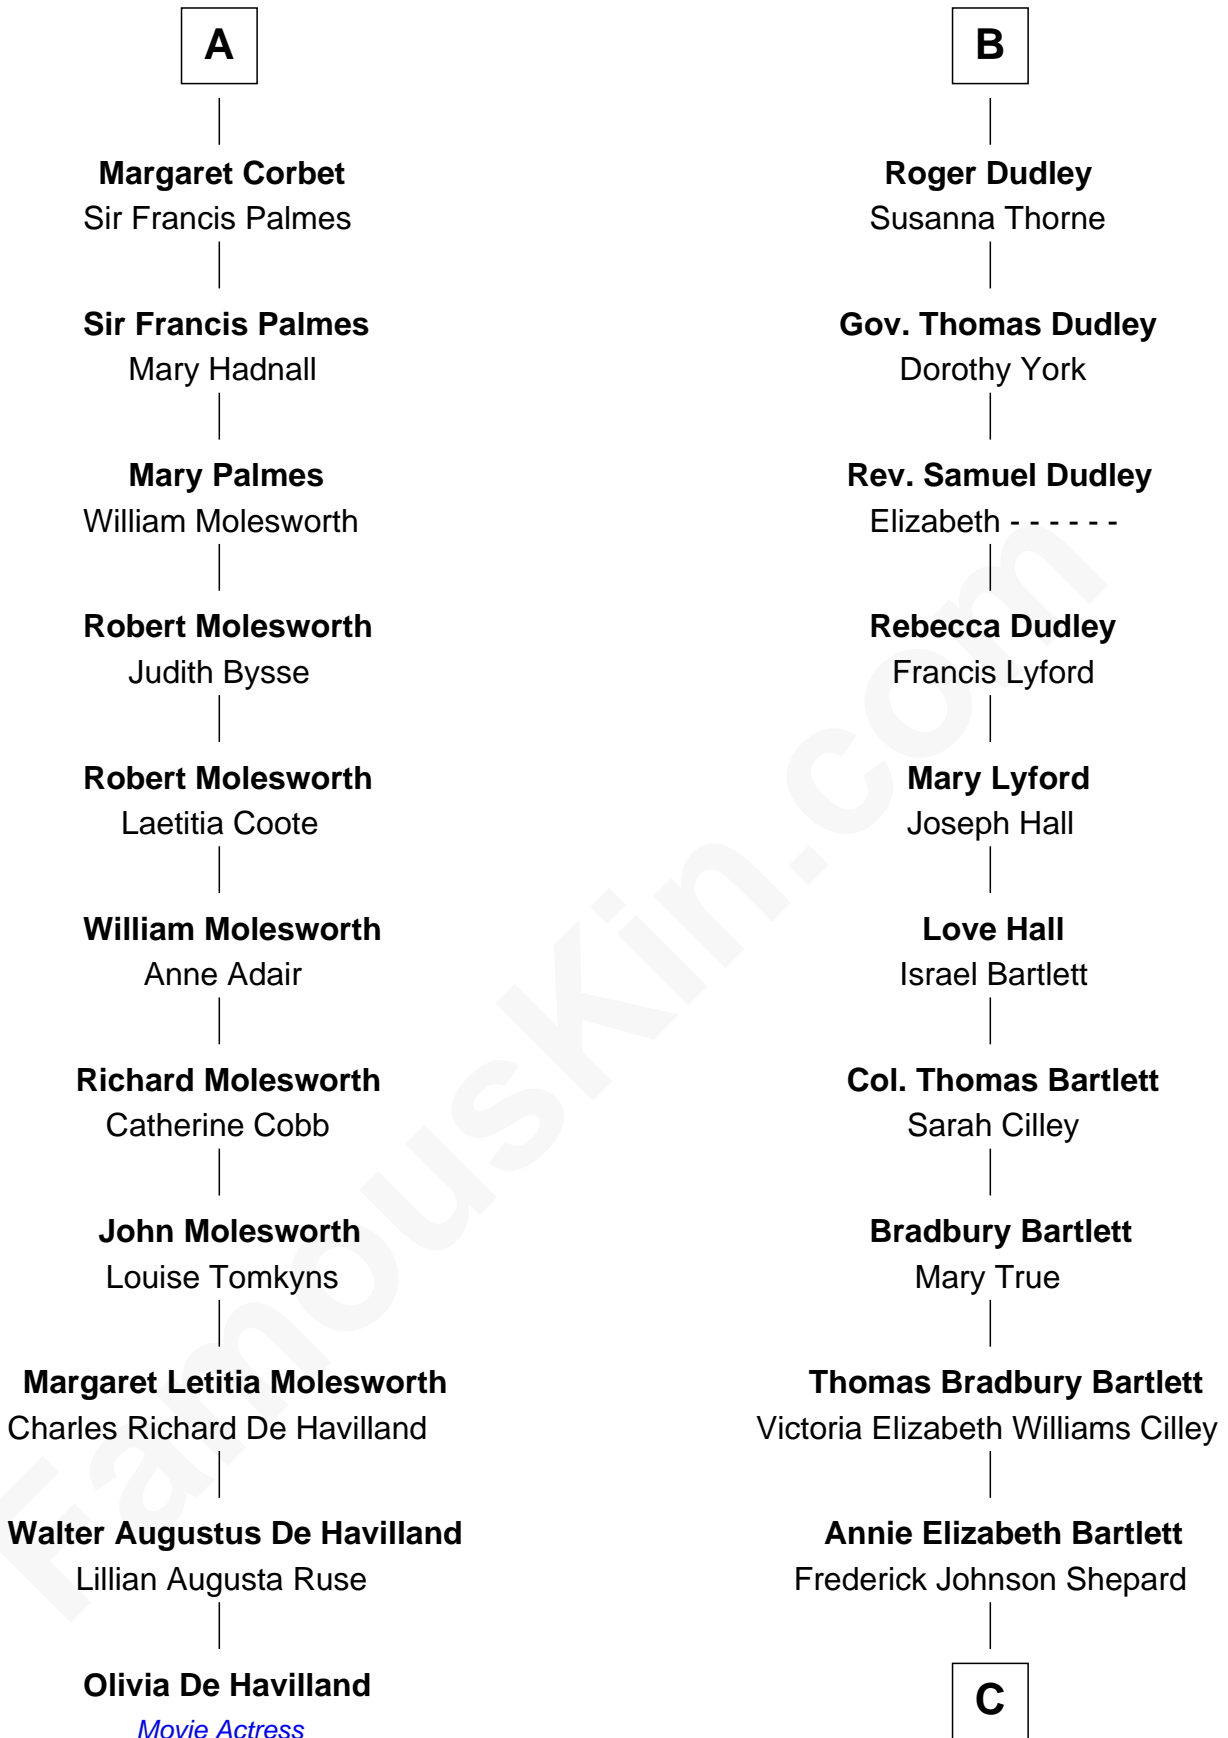

FamousKin.com
Relationship Chart of
Olivia De Havilland
Movie Actress

17th cousin 1 time removed of
Alan Shepard
Mercury and Apollo Astronaut

C

Alan Bartlett Shepard
Pauline Renza Emerson

Alan Shepard
Mercury and Apollo Astronaut

FamousKin.com