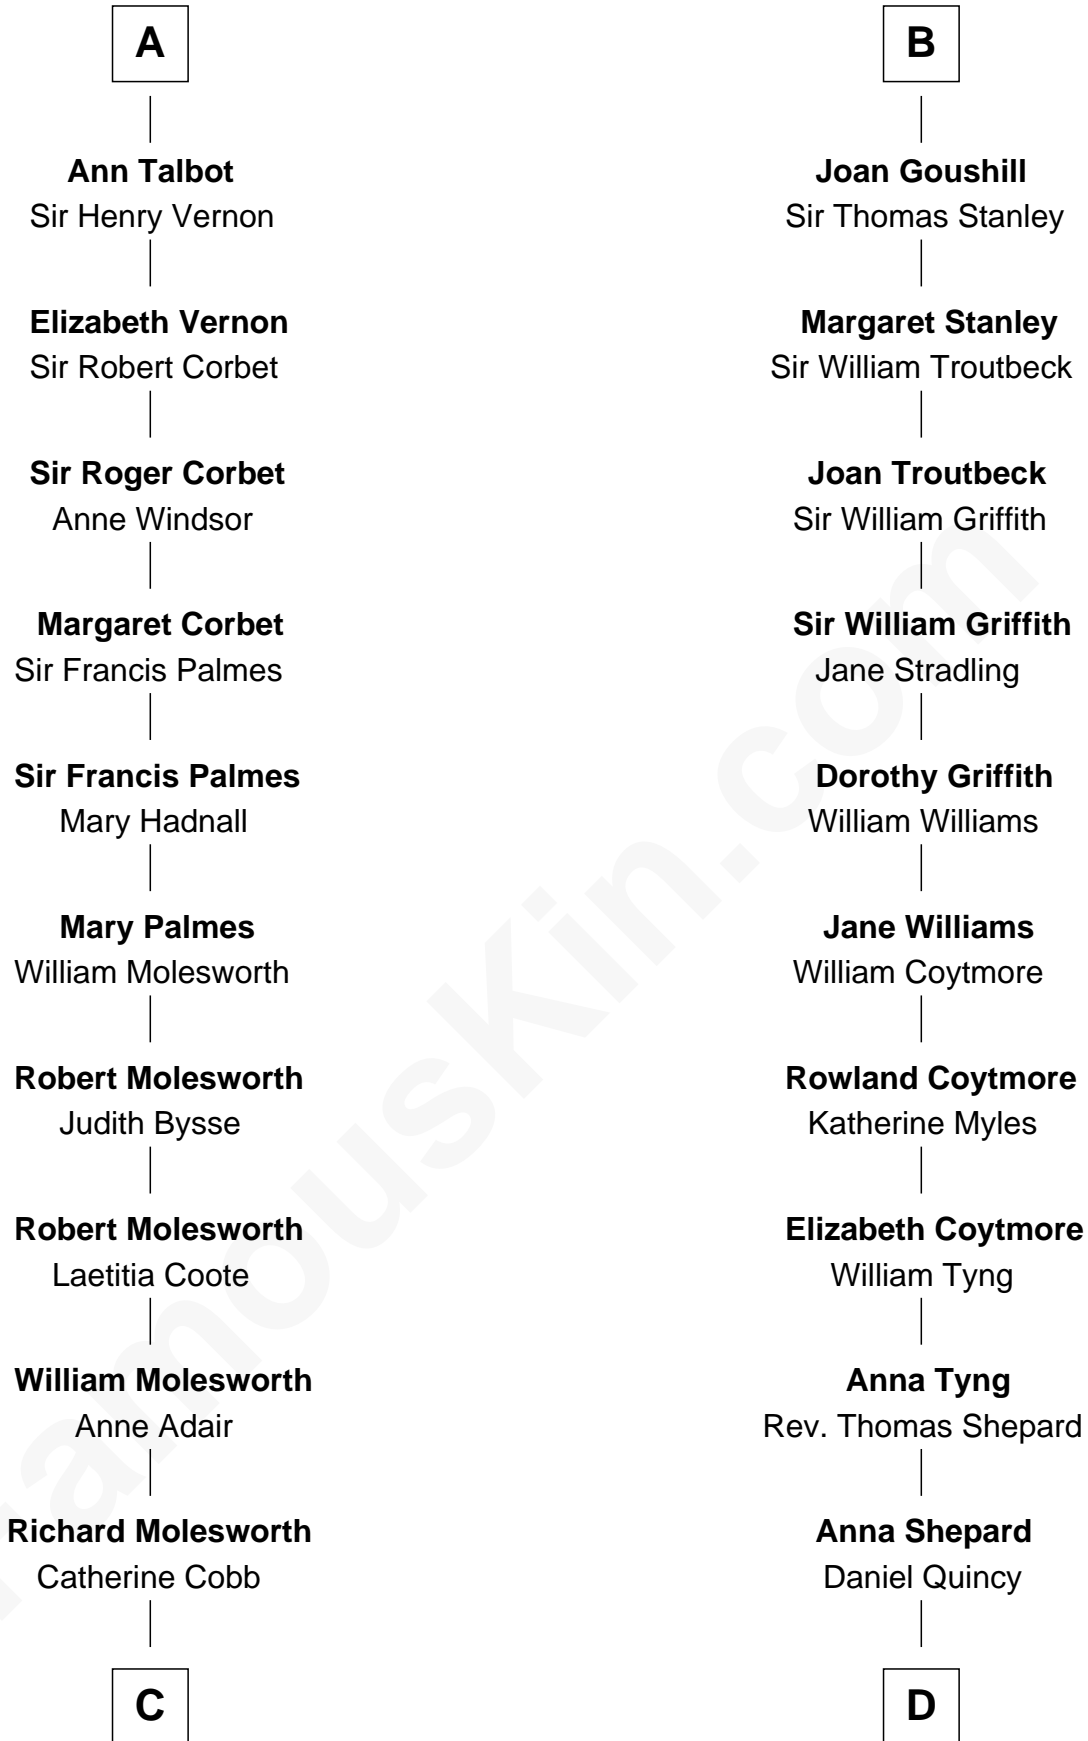

FamousKin.com Relationship Chart of

Olivia De Havilland

Movie Actress

20th cousin of

John Quincy Adams

6th U.S. President

Hugh le Bigod

Maud Marshal

C

John Molesworth

Louise Tomkyns

Margaret Letitia Molesworth

Charles Richard De Havilland

Walter Augustus De Havilland

Lillian Augusta Ruse

Olivia De Havilland