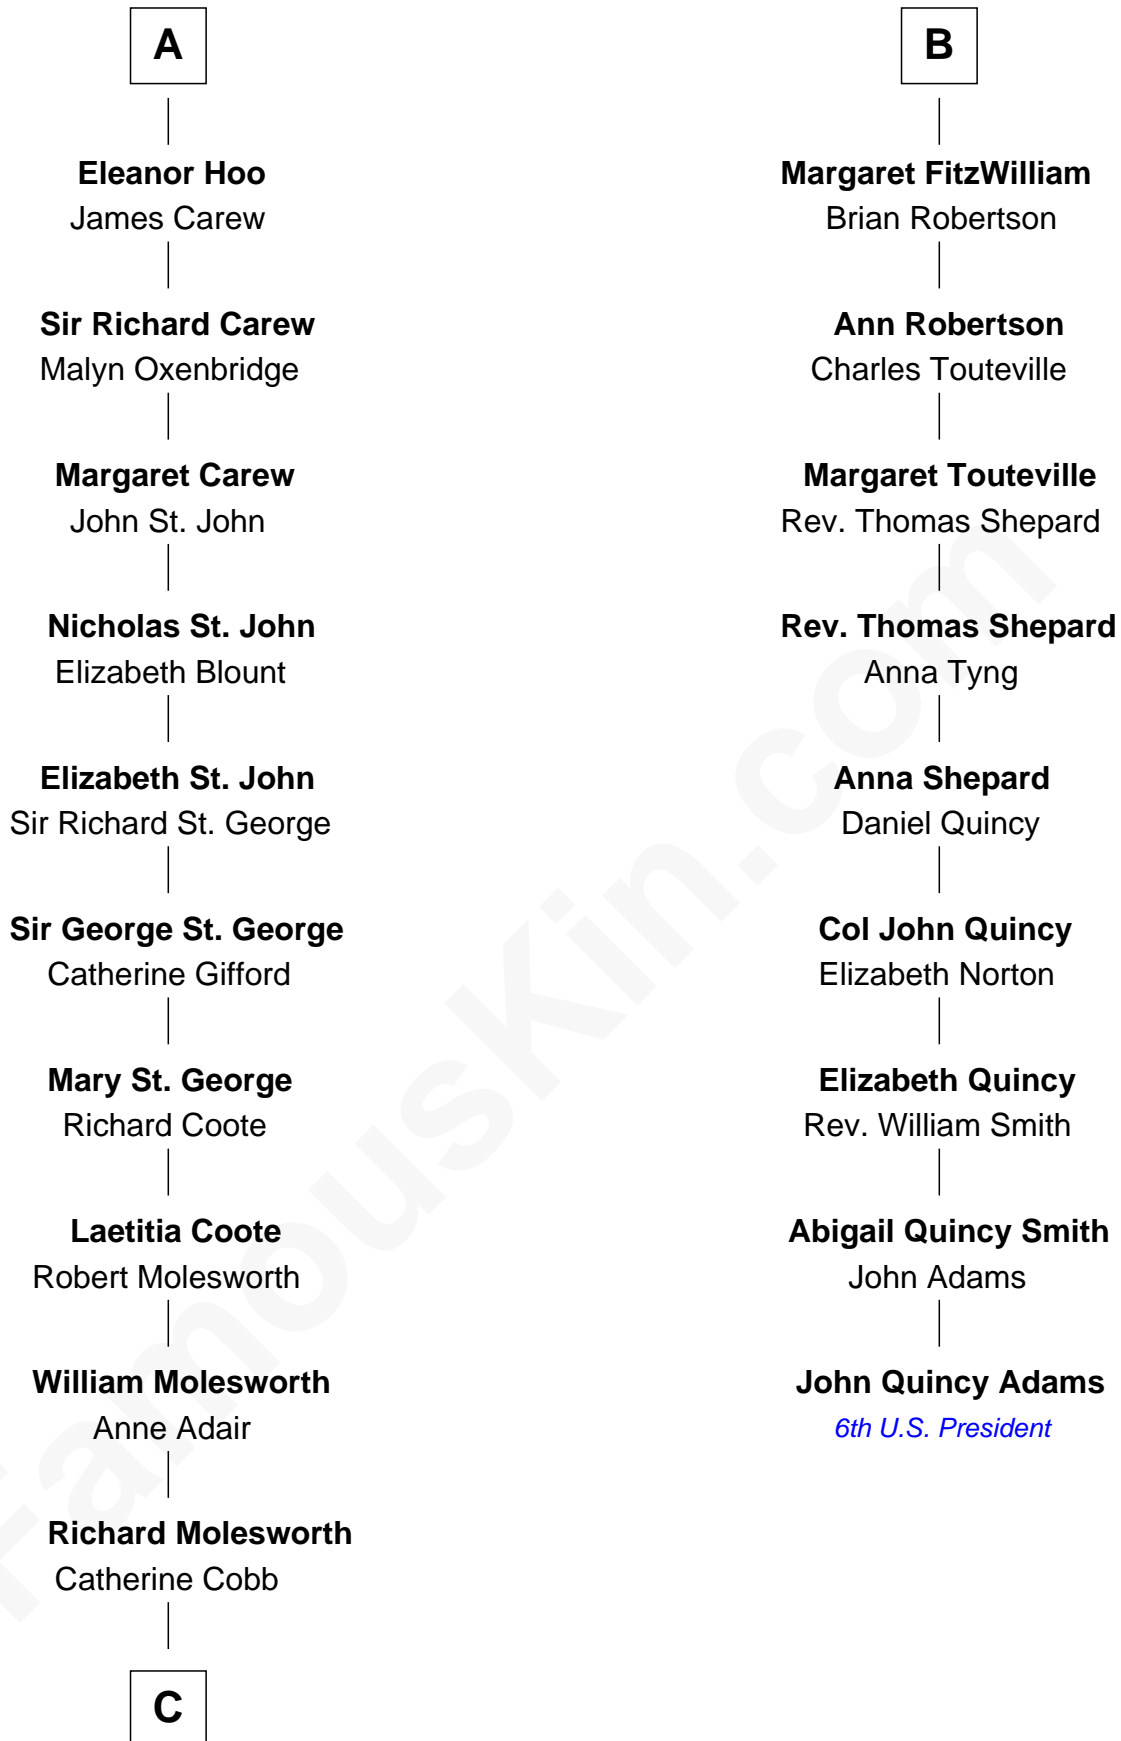

FamousKin.com
Relationship Chart of
Olivia De Havilland
Movie Actress

15th cousin 5 times removed of
John Quincy Adams
6th U.S. President

C

—
John Molesworth

Louise Tomkyns

—
Margaret Letitia Molesworth

Charles Richard De Havilland

—
Walter Augustus De Havilland

Lillian Augusta Ruse

—
Olivia De Havilland

Movie Actress

FamousKin.com