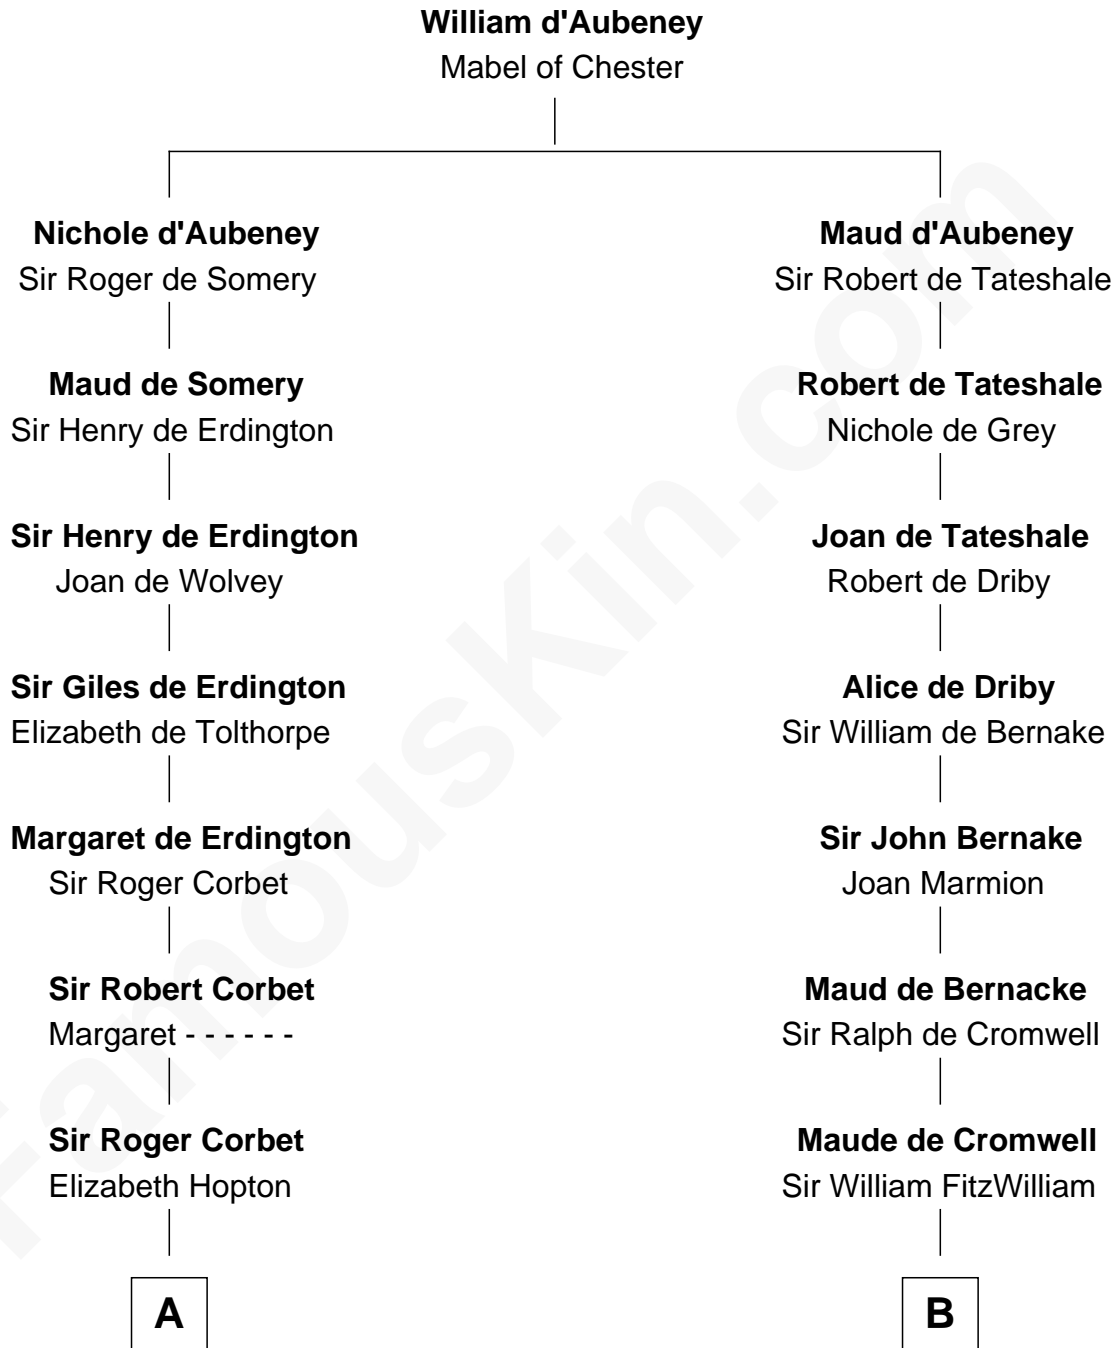

FamousKin.com
Relationship Chart of
Olivia De Havilland
Movie Actress

18th cousin 2 times removed of

Abigail (Smith) Adams
First Lady of President John Adams

FamousKin.com