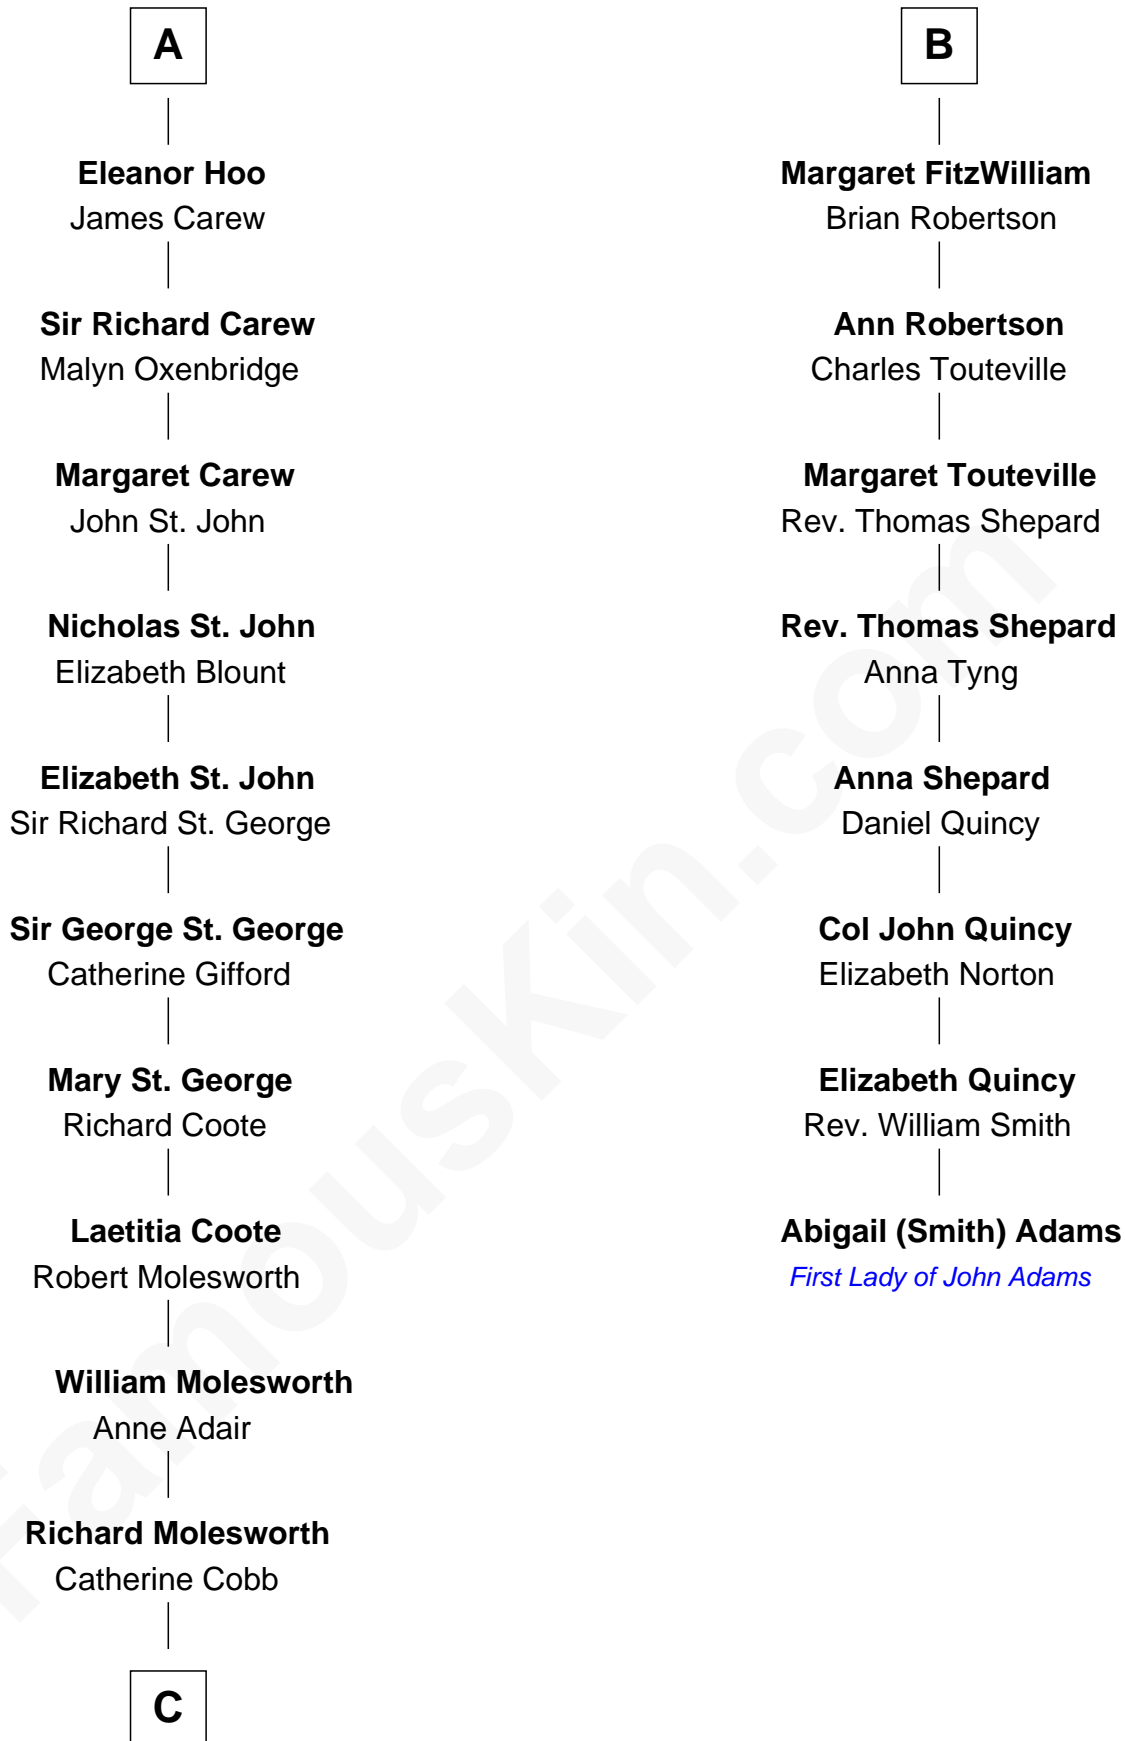

FamousKin.com
Relationship Chart of
Olivia De Havilland
Movie Actress

14th cousin 6 times removed of

Abigail (Smith) Adams
First Lady of President John Adams

C

—
John Molesworth

Louise Tomkyns

—
Margaret Letitia Molesworth

Charles Richard De Havilland

—
Walter Augustus De Havilland

Lillian Augusta Ruse

—
Olivia De Havilland

Movie Actress

FamousKin.com