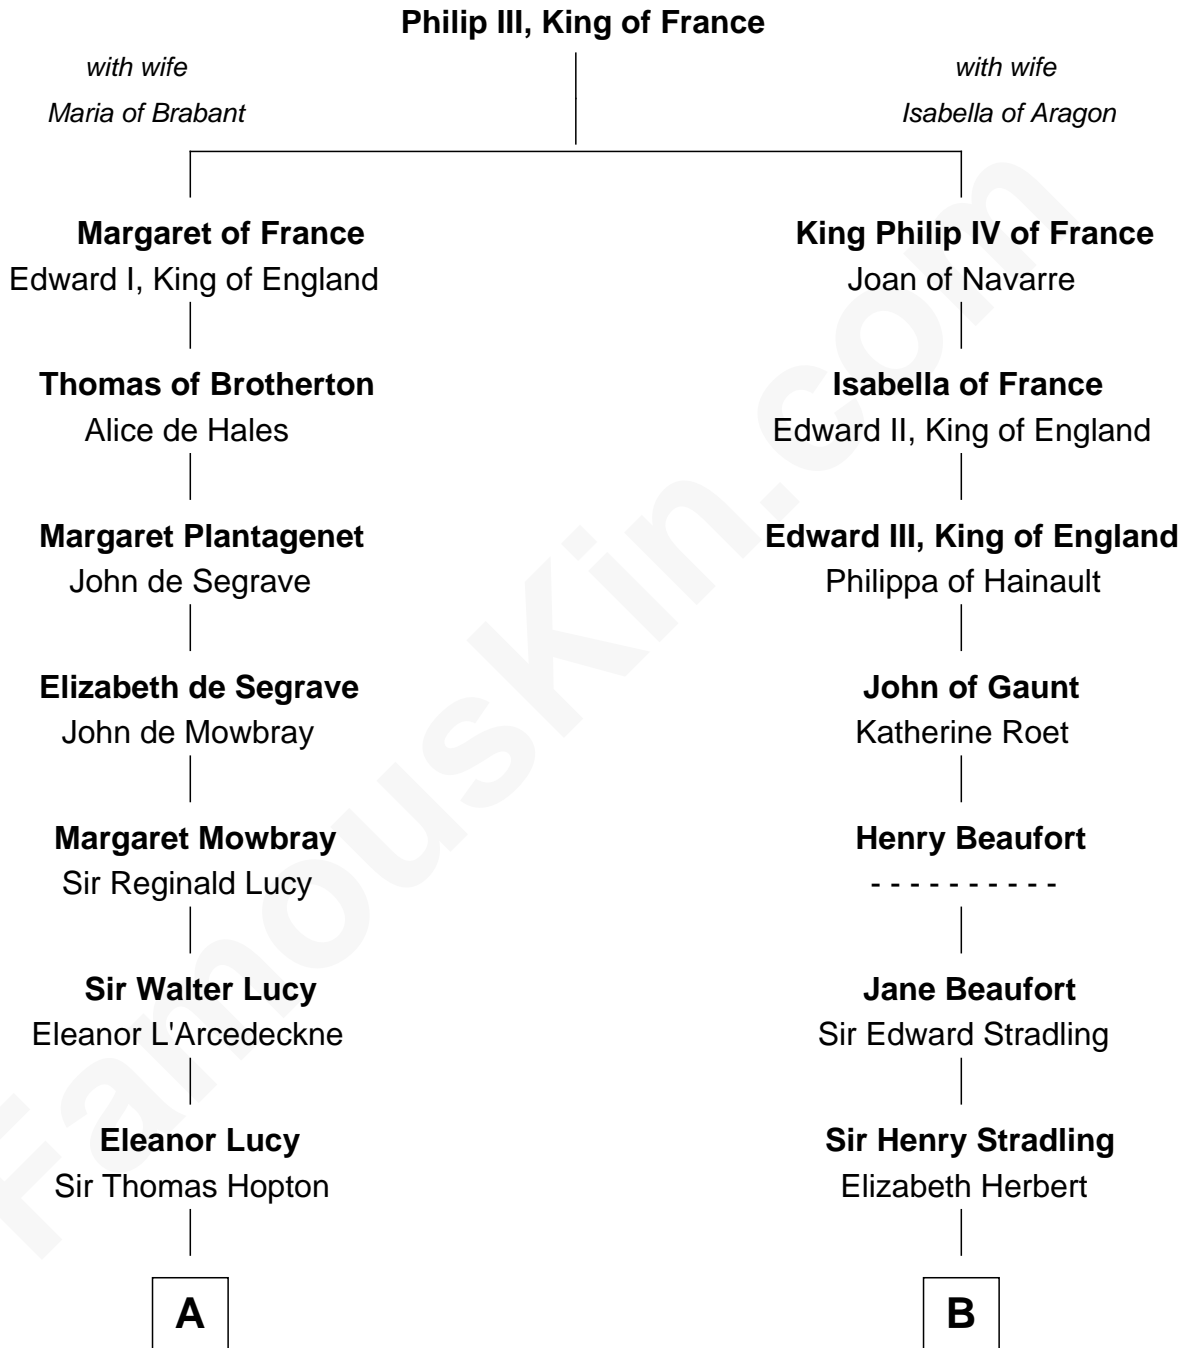

FamousKin.com
Relationship Chart of
Olivia De Havilland
Movie Actress

17th cousin 4 times removed of

Abigail (Smith) Adams
First Lady of President John Adams

C

Richard Molesworth

Catherine Cobb

John Molesworth

Louise Tomkyns

Margaret Letitia Molesworth

Charles Richard De Havilland

Walter Augustus De Havilland

Lillian Augusta Ruse

Olivia De Havilland

Movie Actress