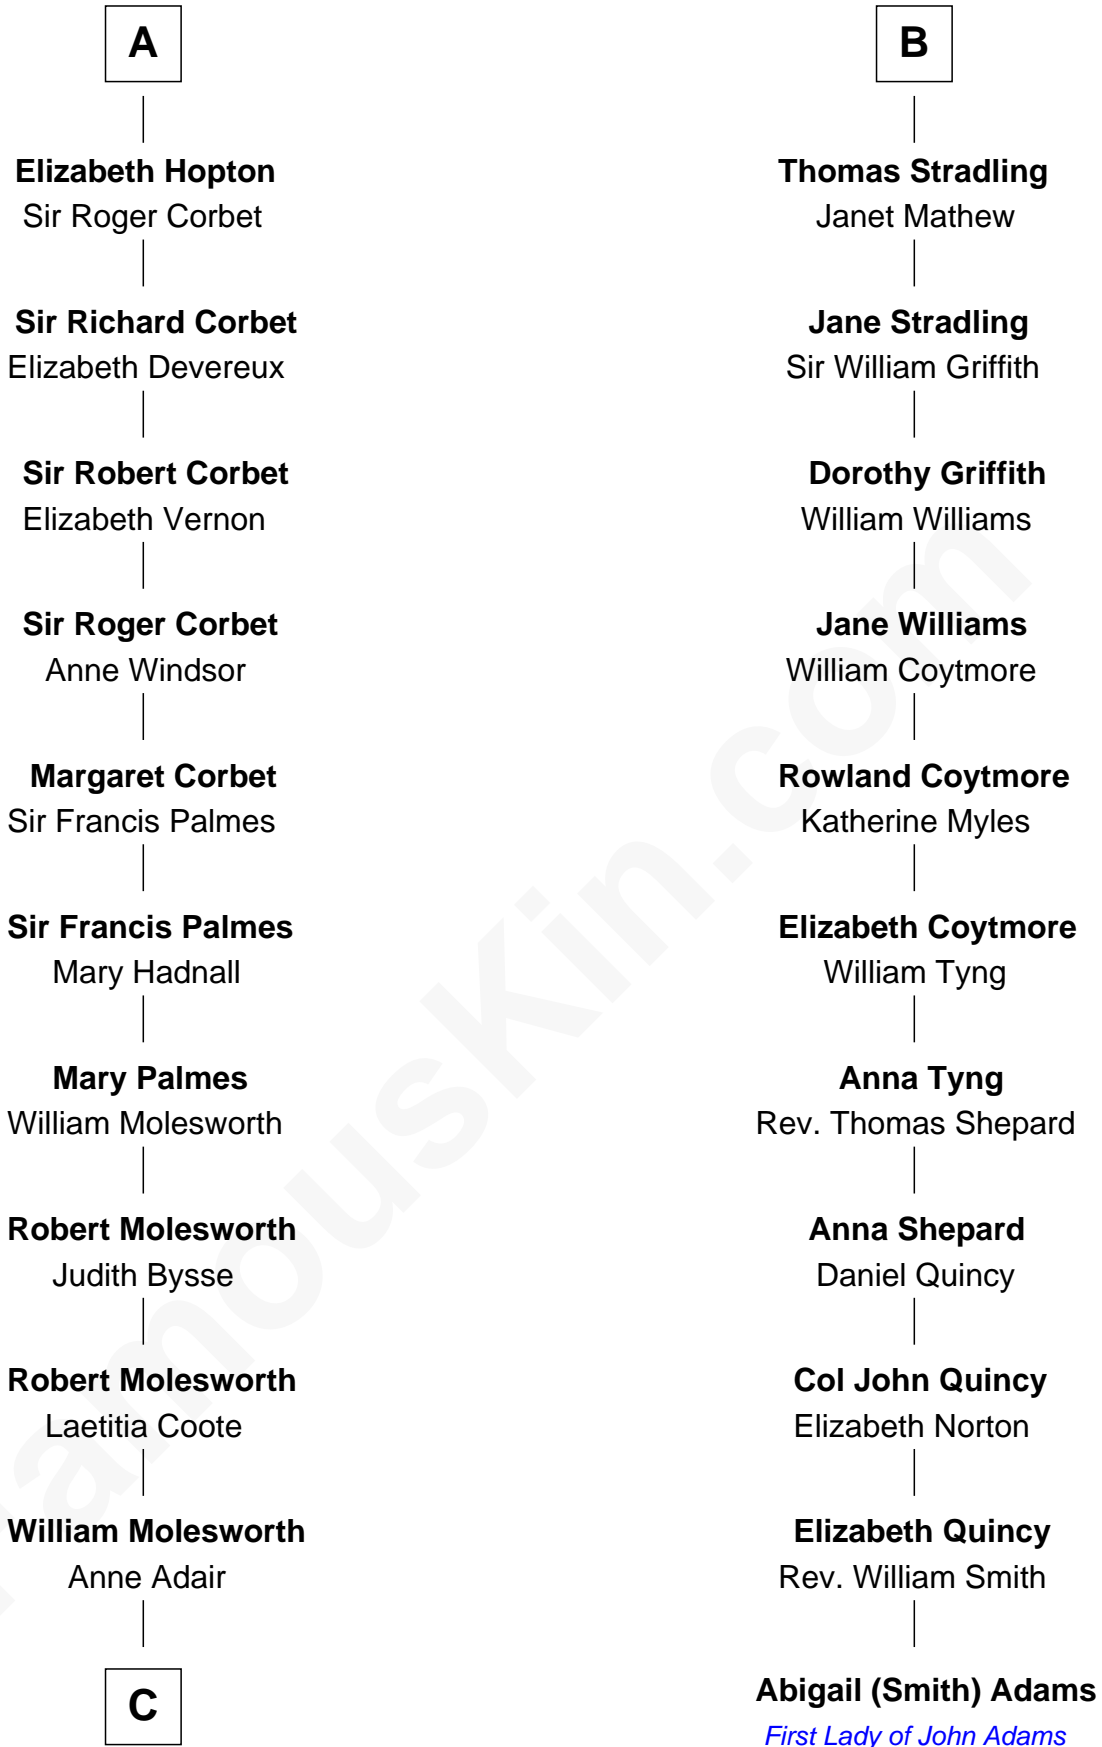

FamousKin.com
Relationship Chart of
Olivia De Havilland
Movie Actress

17th cousin 4 times removed of

Abigail (Smith) Adams
First Lady of President John Adams

C

Richard Molesworth

Catherine Cobb

John Molesworth

Louise Tomkyns

Margaret Letitia Molesworth

Charles Richard De Havilland

Walter Augustus De Havilland

Lillian Augusta Ruse

Olivia De Havilland

Movie Actress