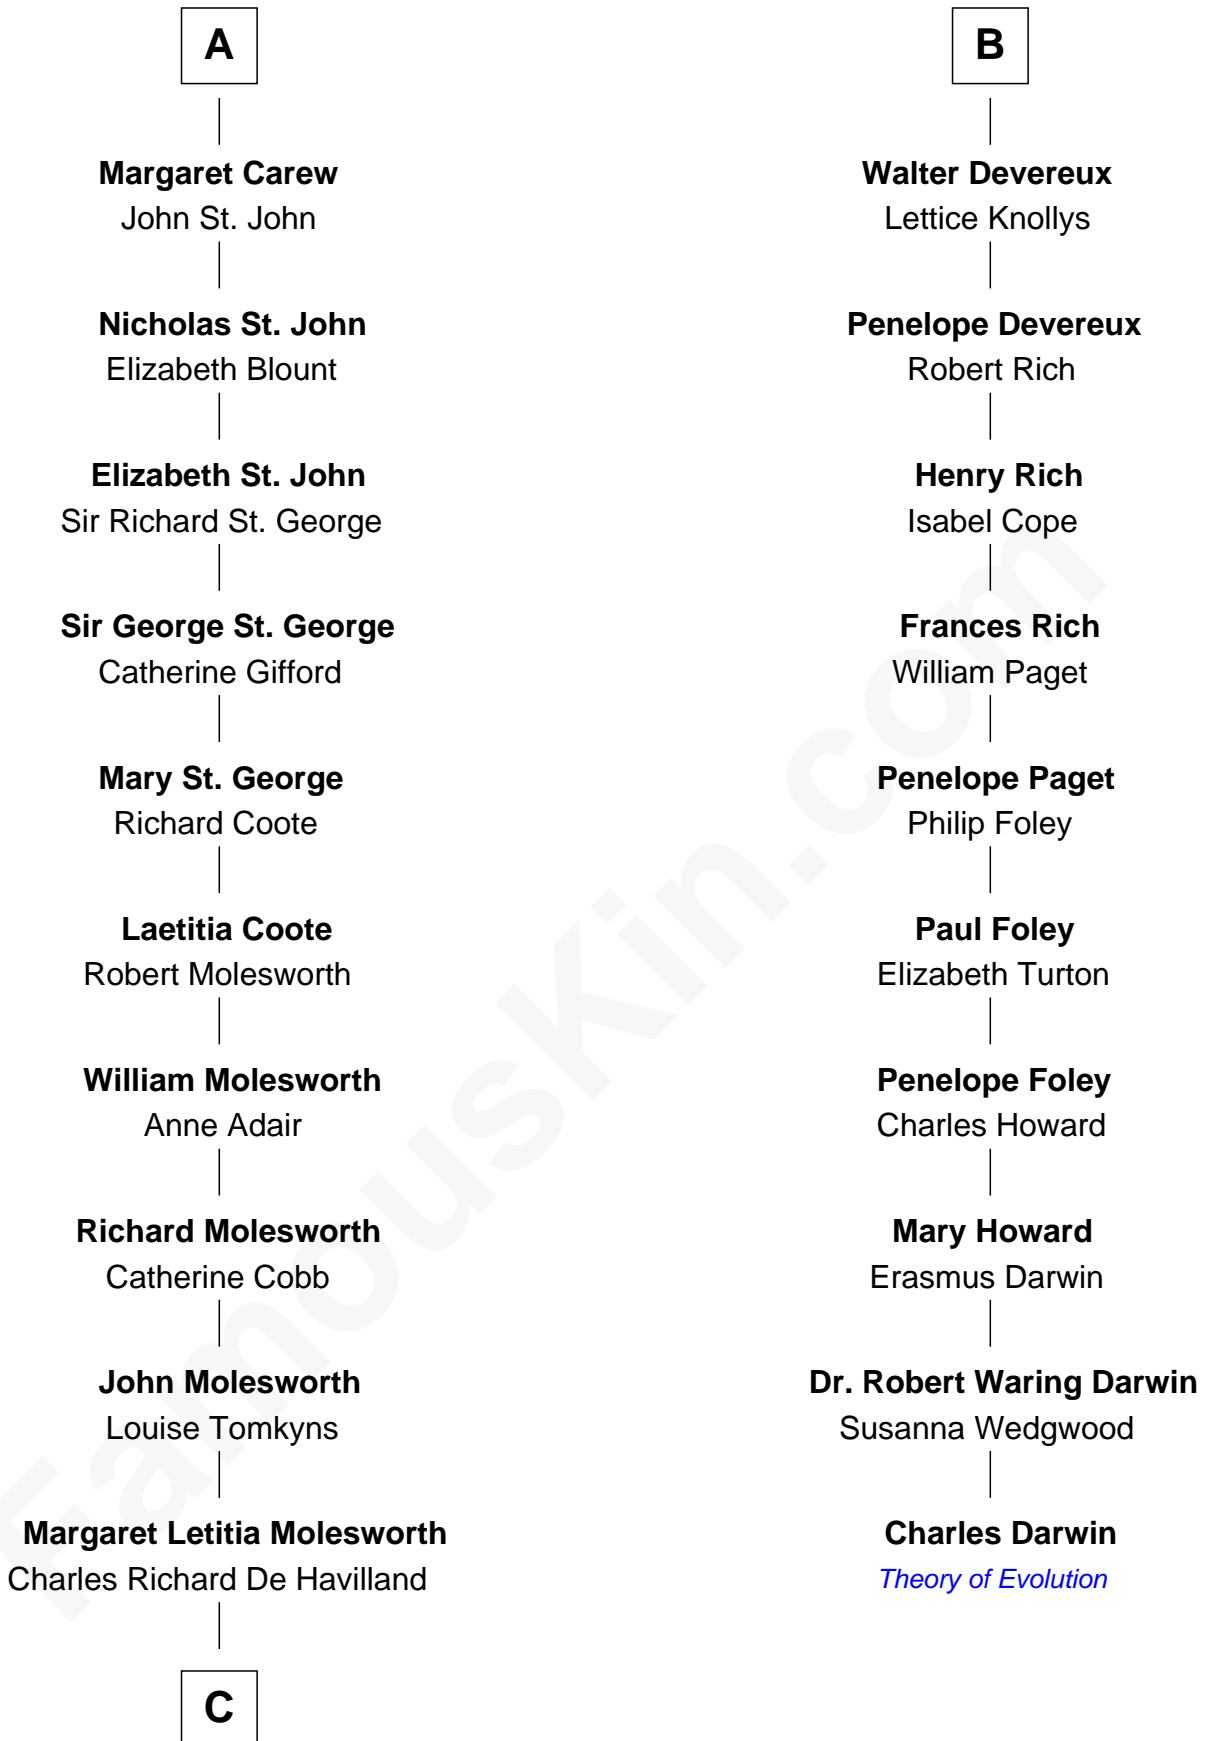

FamousKin.com
Relationship Chart of
Olivia De Havilland
Movie Actress

16th cousin 2 times removed of

Charles Darwin
Theory of Evolution

C

—
Walter Augustus De Havilland

Lillian Augusta Ruse

—
Olivia De Havilland