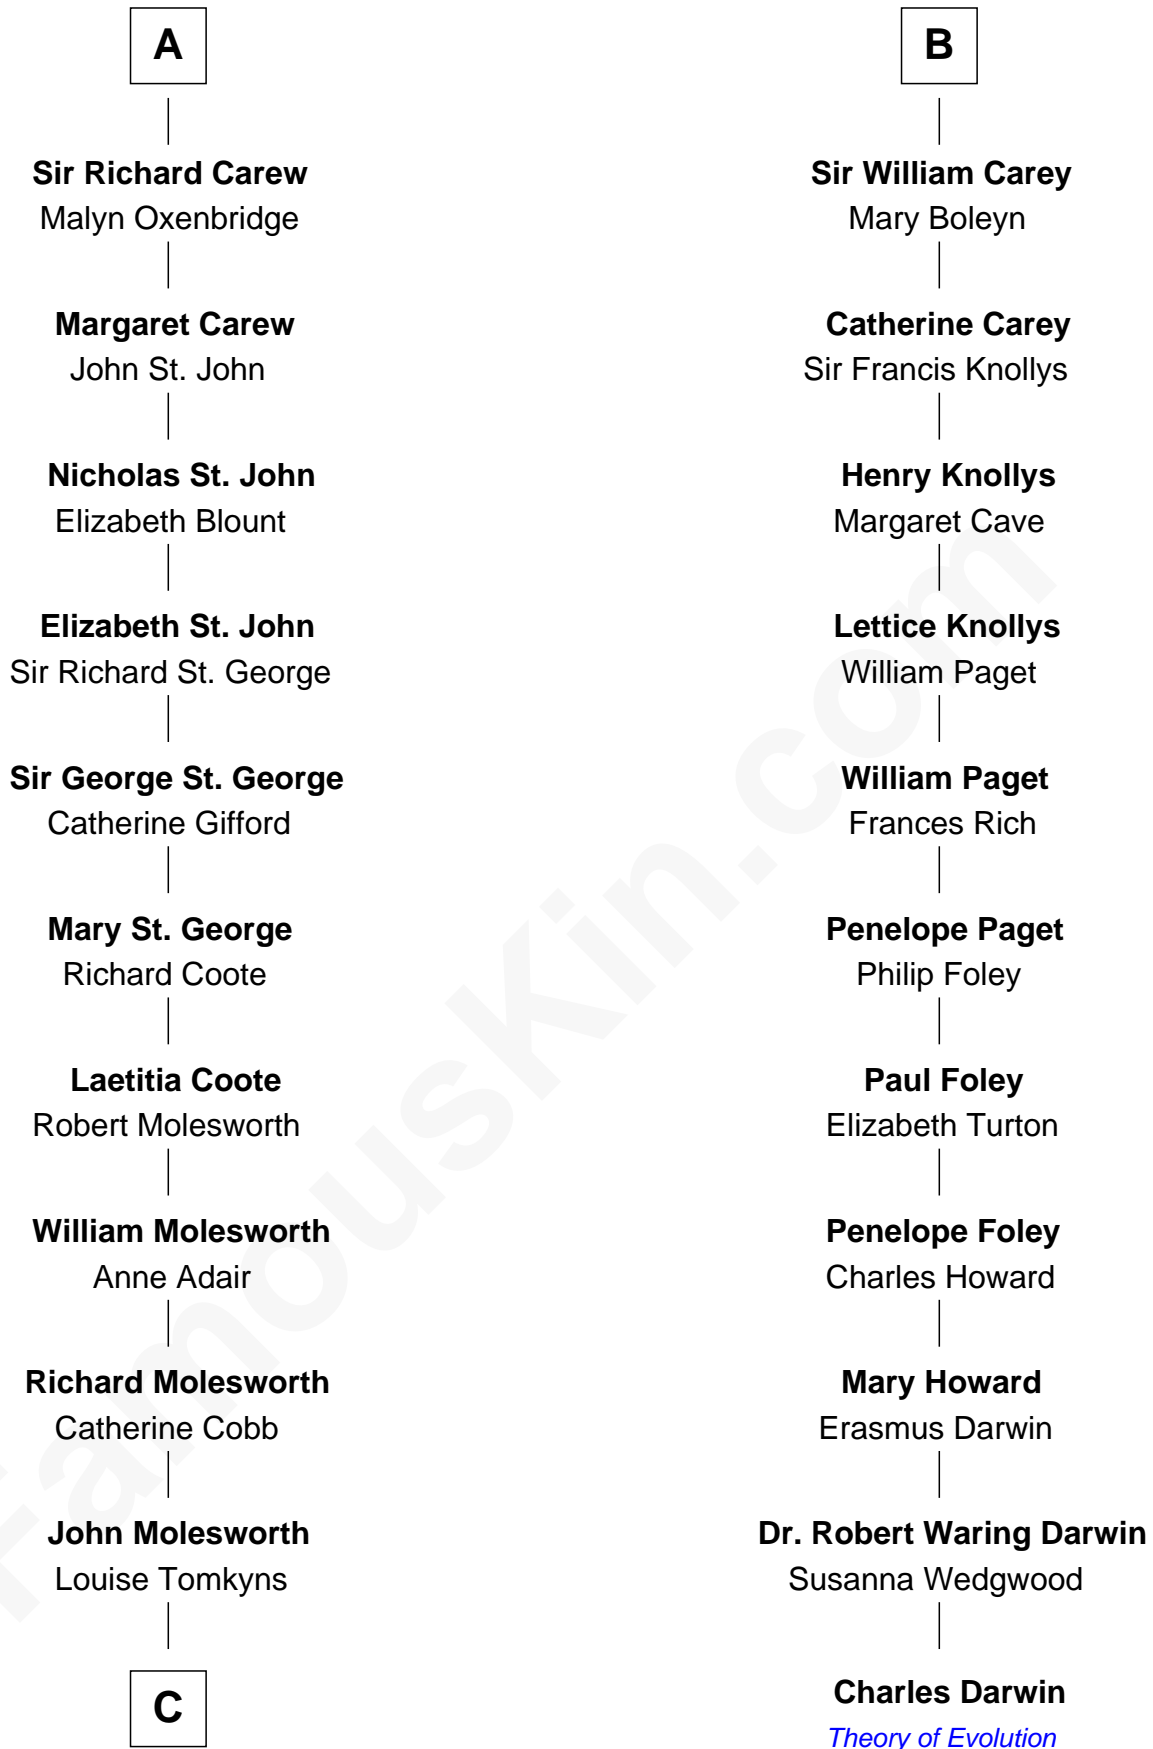

FamousKin.com
Relationship Chart of
Olivia De Havilland
Movie Actress

17th cousin 2 times removed of
Charles Darwin
Theory of Evolution

Sir Maurice de Berkeley
 Eve la Zouche

Isabel de Berkeley
 Sir Robert de Clifford

Thomas de Berkeley
 Margaret de Mortimer

Sir Roger de Clifford
 Maud de Beauchamp

Maurice de Berkeley
 Elizabeth le Despencer

Katherine de Clifford
 Sir Ralph de Greystoke

Thomas de Berkeley
 Margaret de Lisle

Maud de Greystoke
 Eudo de Welles

Elizabeth de Berkeley
 Richard de Beauchamp

Sir Lionel de Welles
 Joan de Waterton

Eleanor Beauchamp
 Edmund Beaufort

Eleanor de Welles
 Sir Thomas Hoo

Eleanor Beaufort
 Sir Robert Spencer

Eleanor Hoo
 James Carew

Margaret Spencer
 Sir Thomas Carey

A

B

C

Margaret Letitia Molesworth

Charles Richard De Havilland

Walter Augustus De Havilland