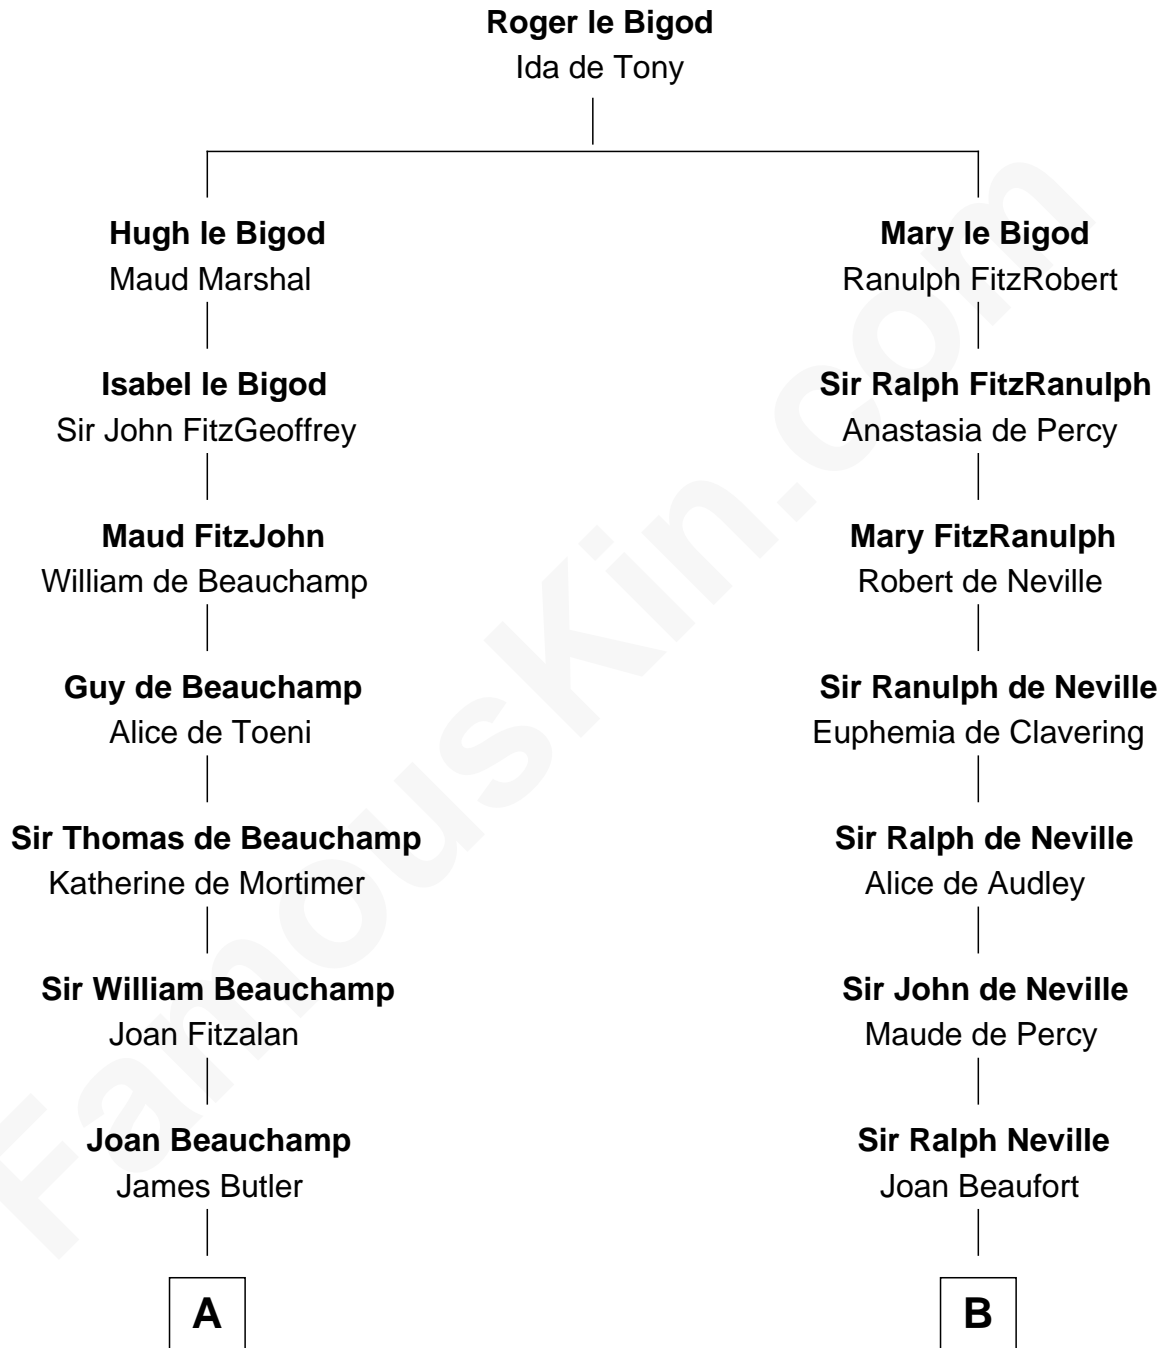

**FamousKin.com**  
**Relationship Chart of**  
**Olivia De Havilland**  
*Movie Actress*

**11th cousin 10 times removed of**  
**Catherine Parr**  
*6th Wife of King Henry VIII*

**C**

Richard Molesworth

Catherine Cobb

John Molesworth

Louise Tomkyns

Margaret Letitia Molesworth

Charles Richard De Havilland

Walter Augustus De Havilland

Lillian Augusta Ruse

Olivia De Havilland

*Movie Actress*