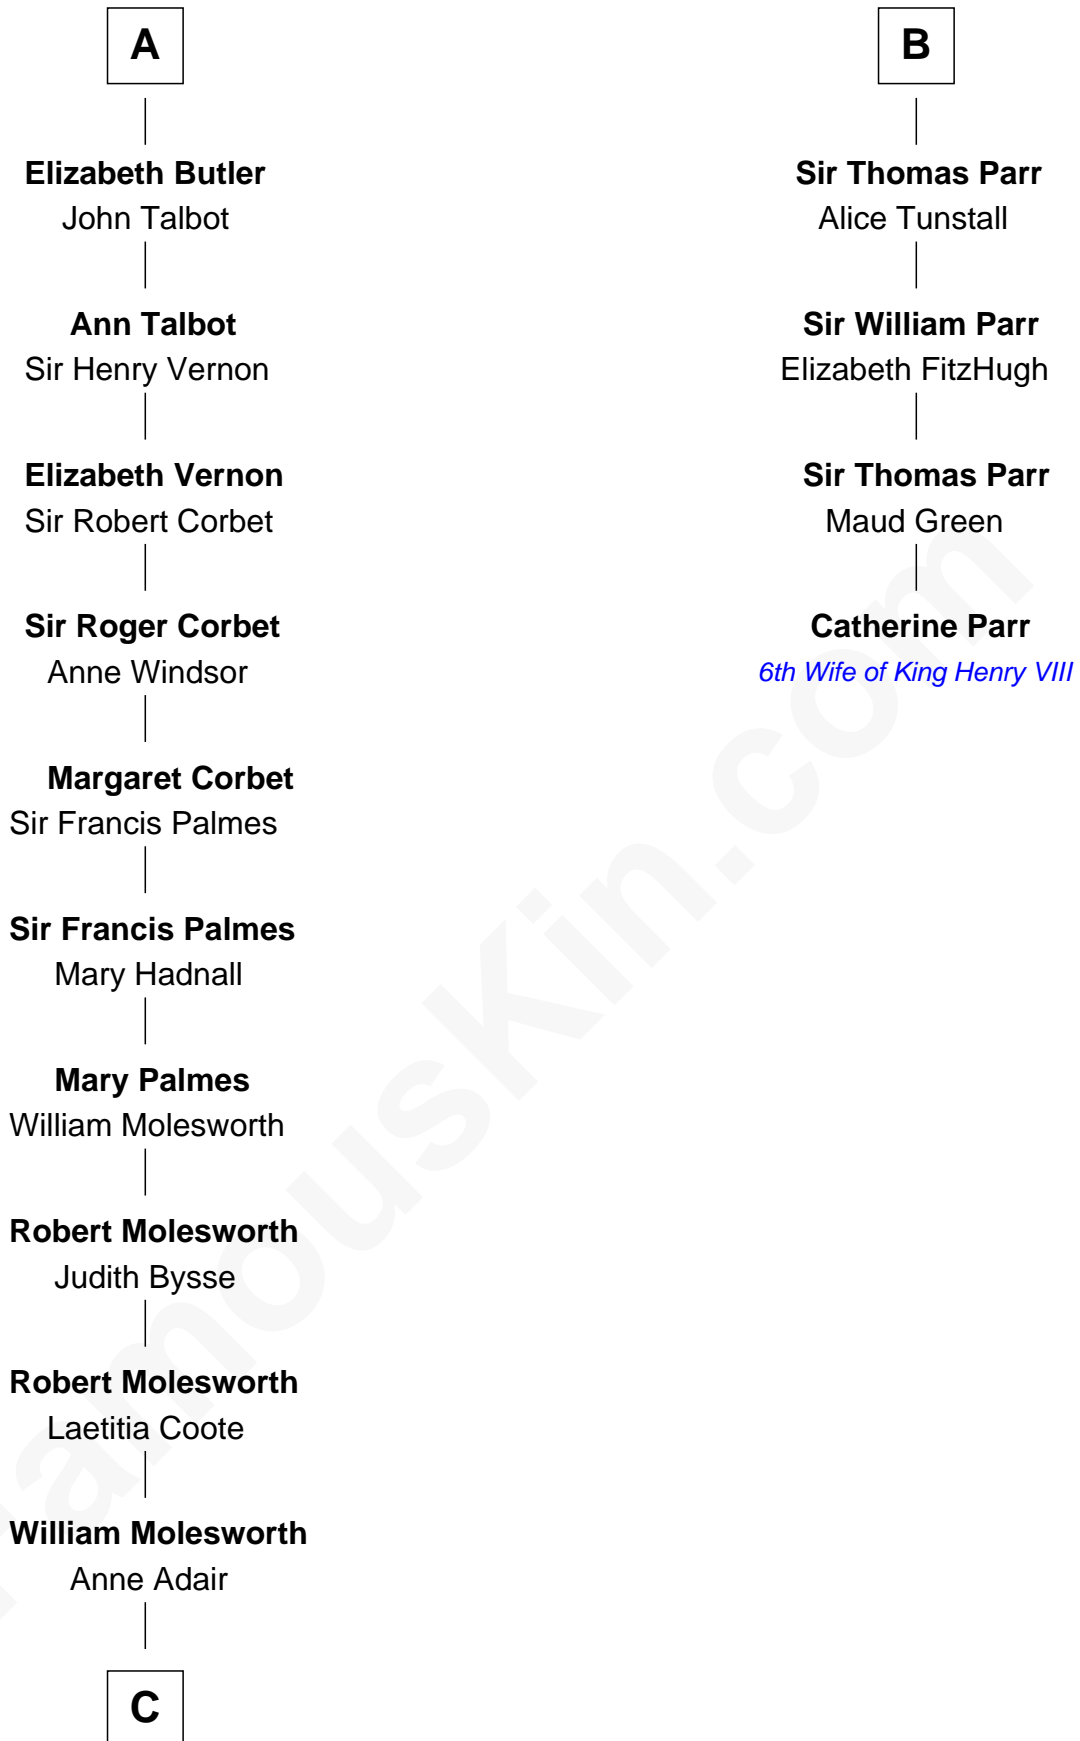

FamousKin.com
Relationship Chart of
Olivia De Havilland
Movie Actress

10th cousin 11 times removed of
Catherine Parr
6th Wife of King Henry VIII

C

Richard Molesworth

Catherine Cobb

John Molesworth

Louise Tomkyns

Margaret Letitia Molesworth

Charles Richard De Havilland

Walter Augustus De Havilland

Lillian Augusta Ruse

Olivia De Havilland

Movie Actress