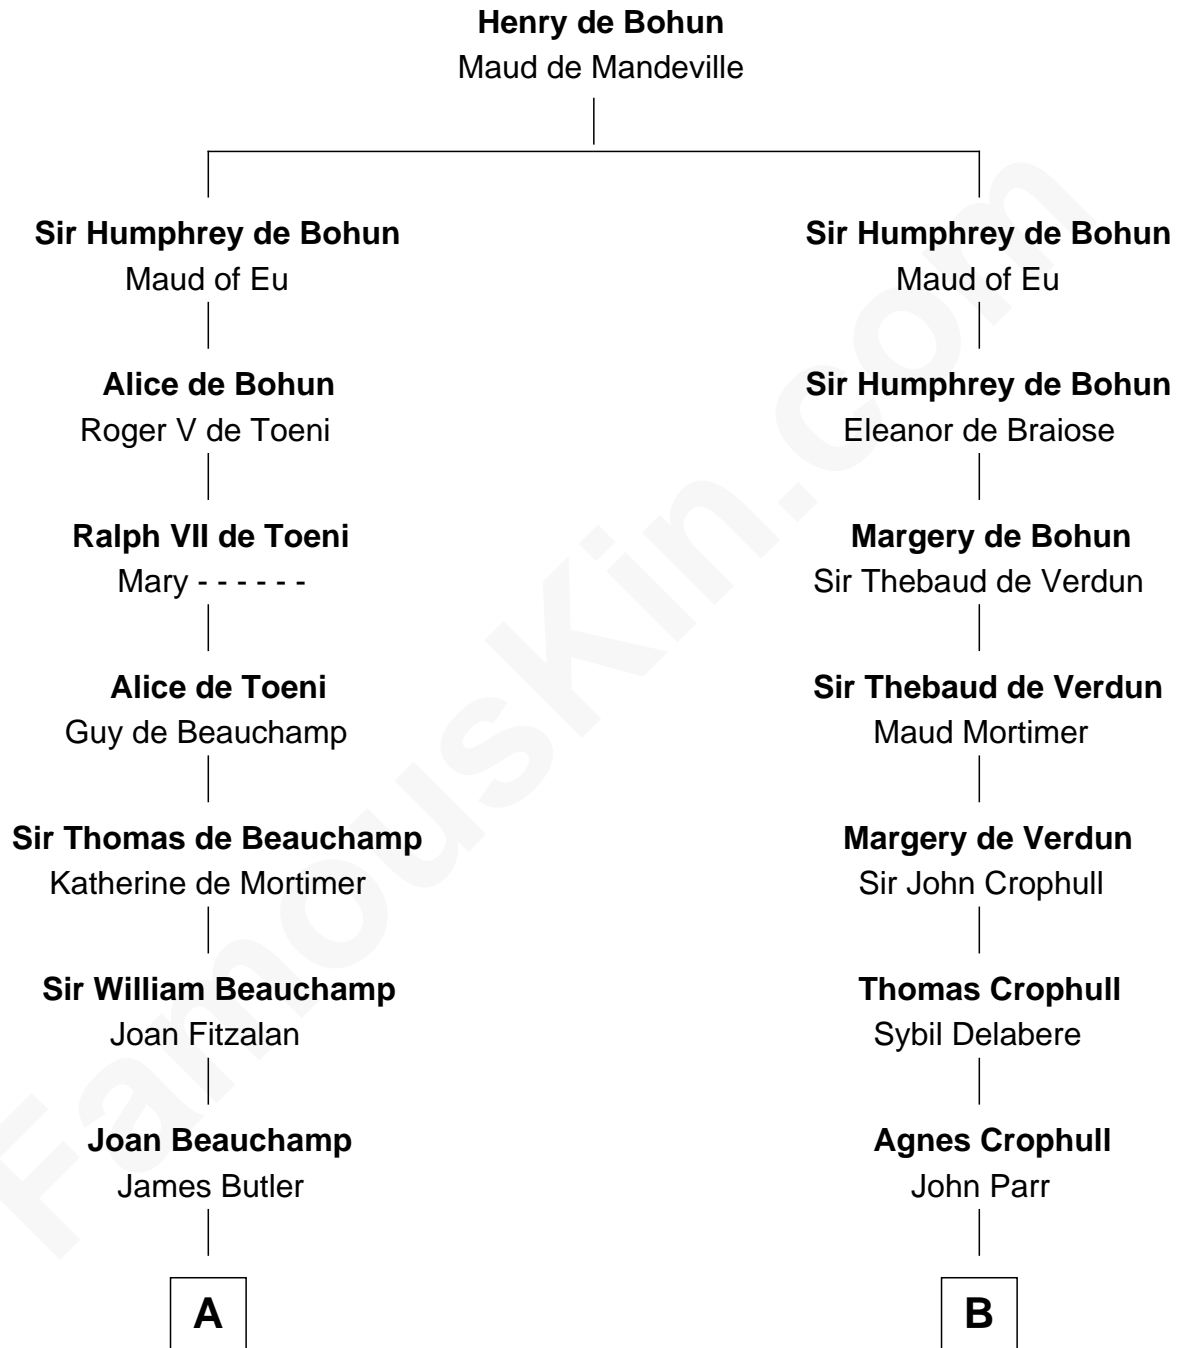

FamousKin.com
Relationship Chart of
Olivia De Havilland
Movie Actress

10th cousin 11 times removed of
Catherine Parr
6th Wife of King Henry VIII

C

Richard Molesworth

Catherine Cobb

John Molesworth

Louise Tomkyns

Margaret Letitia Molesworth

Charles Richard De Havilland

Walter Augustus De Havilland

Lillian Augusta Ruse

Olivia De Havilland

Movie Actress