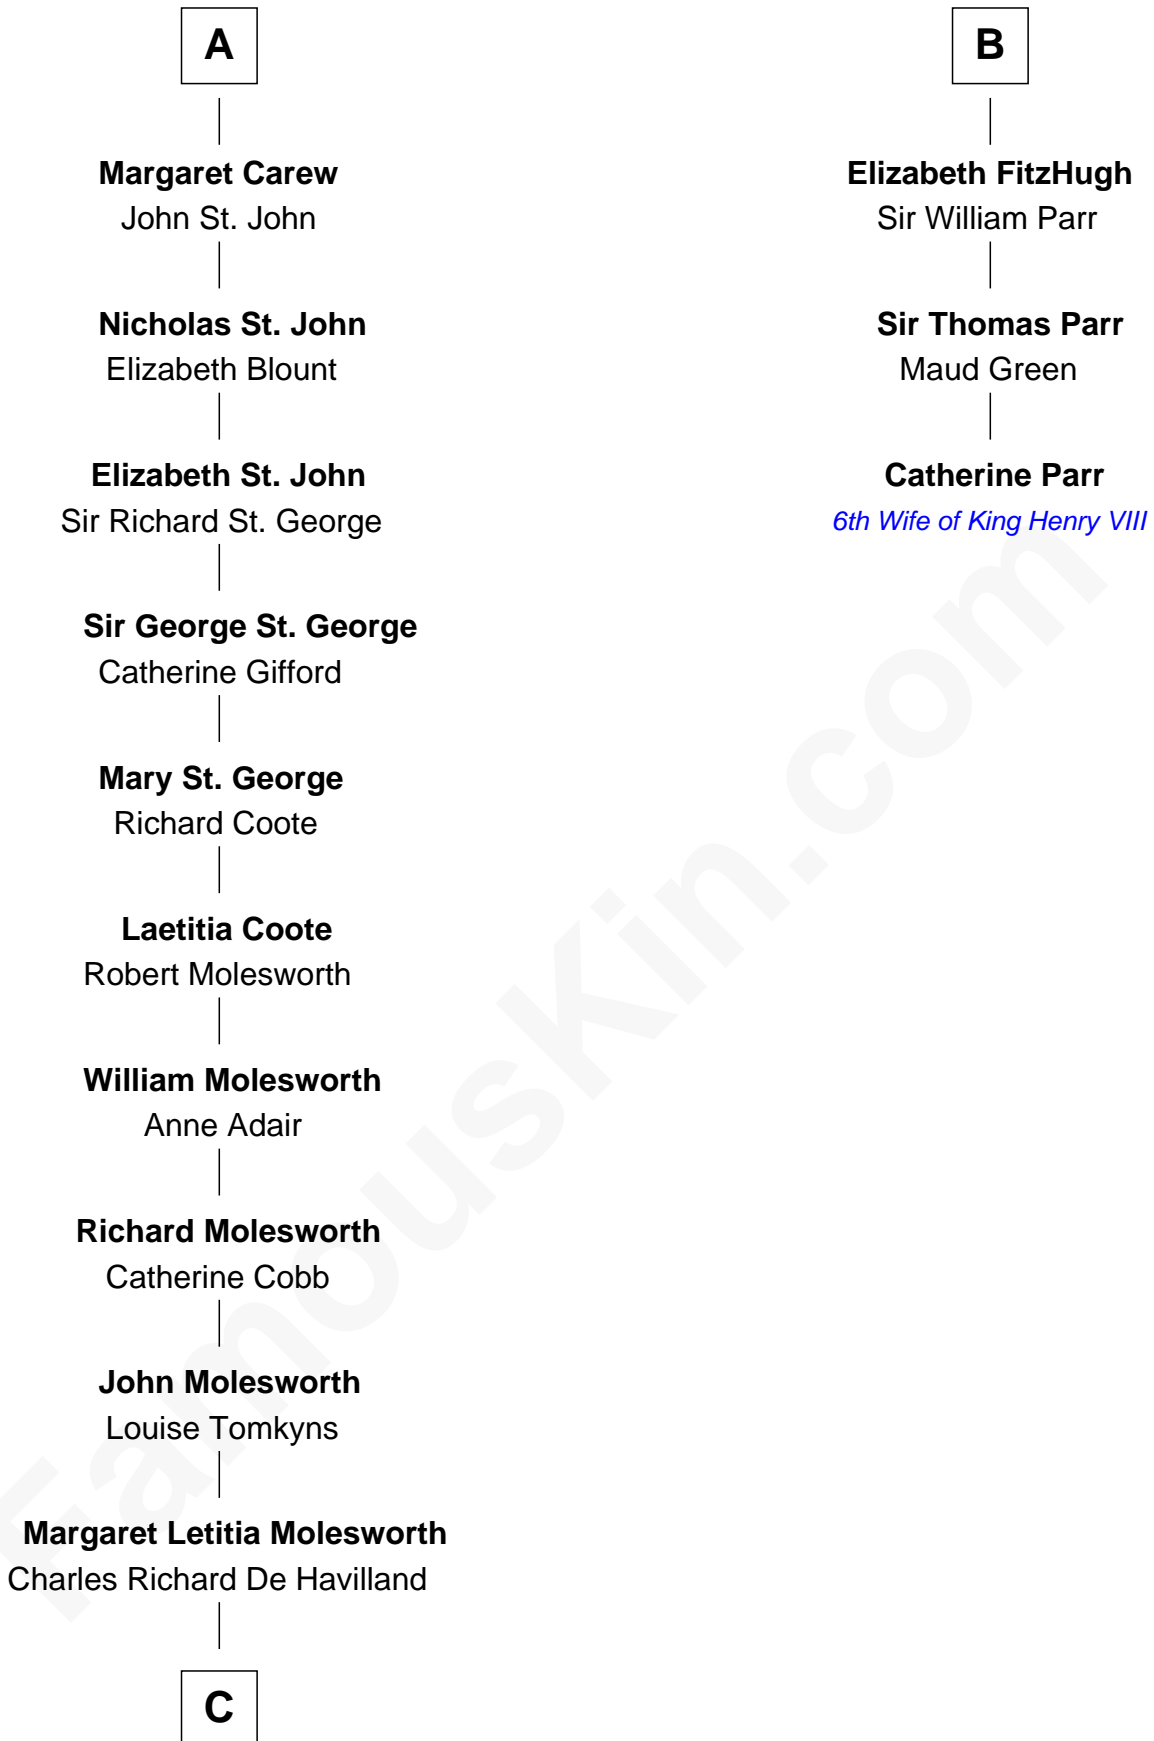

FamousKin.com
Relationship Chart of
Olivia De Havilland
Movie Actress

9th cousin 9 times removed of
Catherine Parr
6th Wife of King Henry VIII

C

—
Walter Augustus De Havilland

Lillian Augusta Ruse

—
Olivia De Havilland