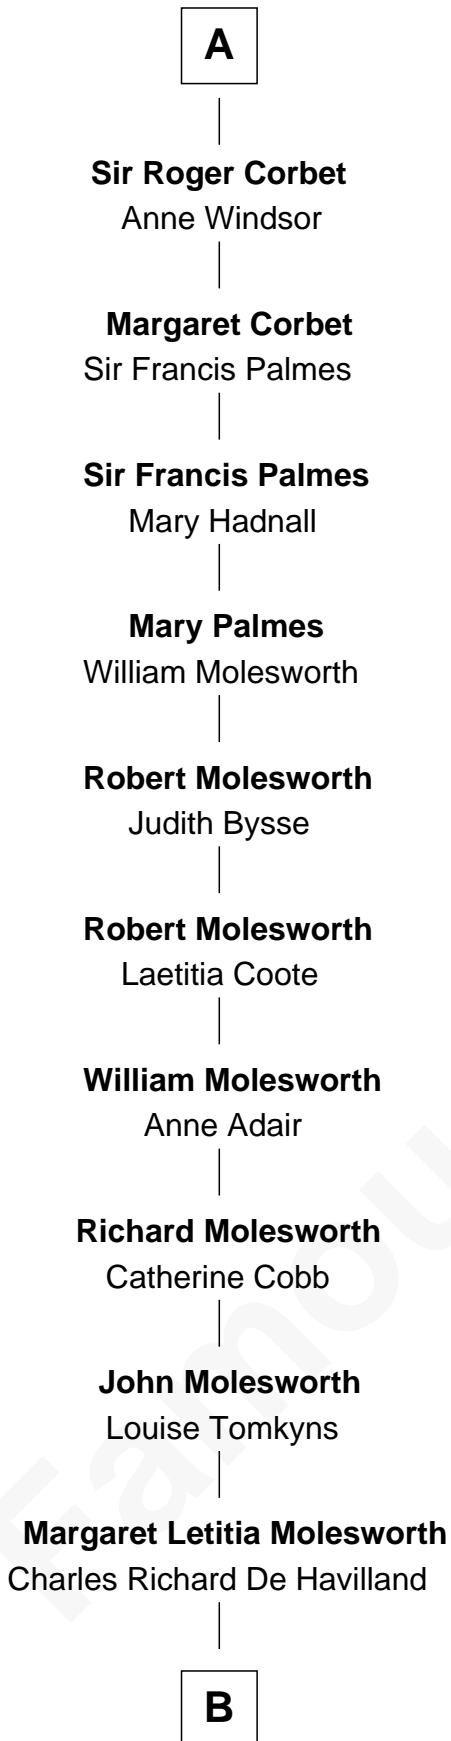

**FamousKin.com**  
**Relationship Chart of**  
**Olivia De Havilland**  
*Movie Actress*

6th cousin 12 times removed of

**Catherine Parr**  
*6th Wife of King Henry VIII*

**B**

—  
**Walter Augustus De Havilland**

Lillian Augusta Ruse

—  
**Olivia De Havilland**

*Movie Actress*

FamousKin.com