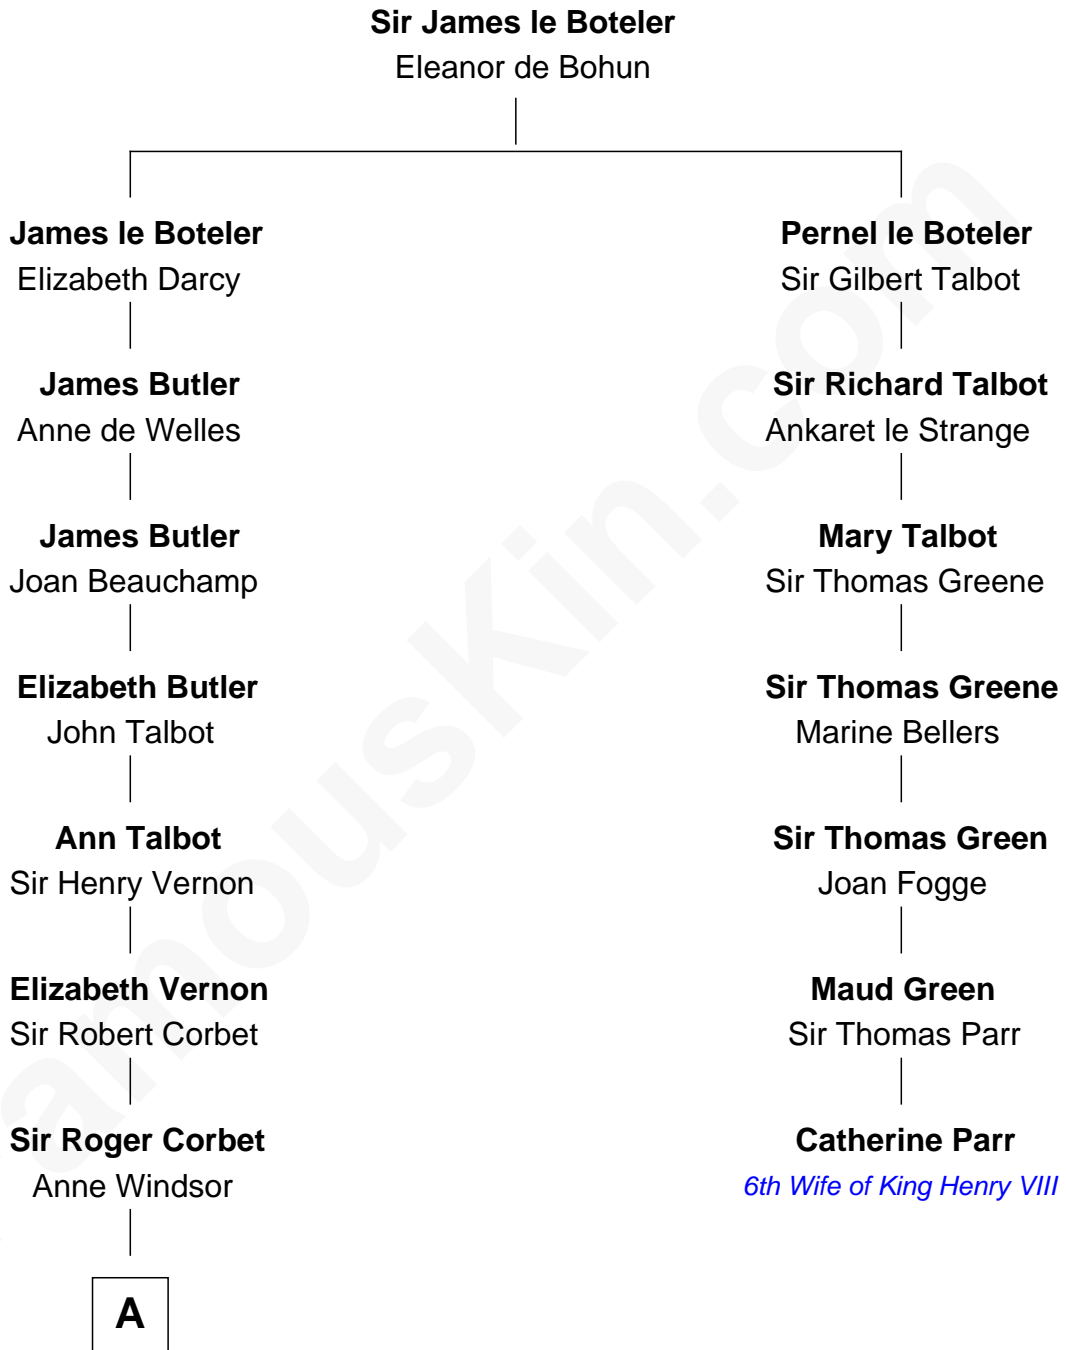

FamousKin.com
Relationship Chart of
Olivia De Havilland
Movie Actress

6th cousin 11 times removed of
Catherine Parr
6th Wife of King Henry VIII

A

—
Margaret Corbet
Sir Francis Palmes

—
Sir Francis Palmes
Mary Hadnall

—
Mary Palmes
William Molesworth

—
Robert Molesworth
Judith Bysse

—
Robert Molesworth
Laetitia Coote

—
William Molesworth
Anne Adair

—
Richard Molesworth
Catherine Cobb

—
John Molesworth
Louise Tomkyns

—
Margaret Letitia Molesworth
Charles Richard De Havilland

—
Walter Augustus De Havilland
Lillian Augusta Ruse

—
Olivia De Havilland
Movie Actress