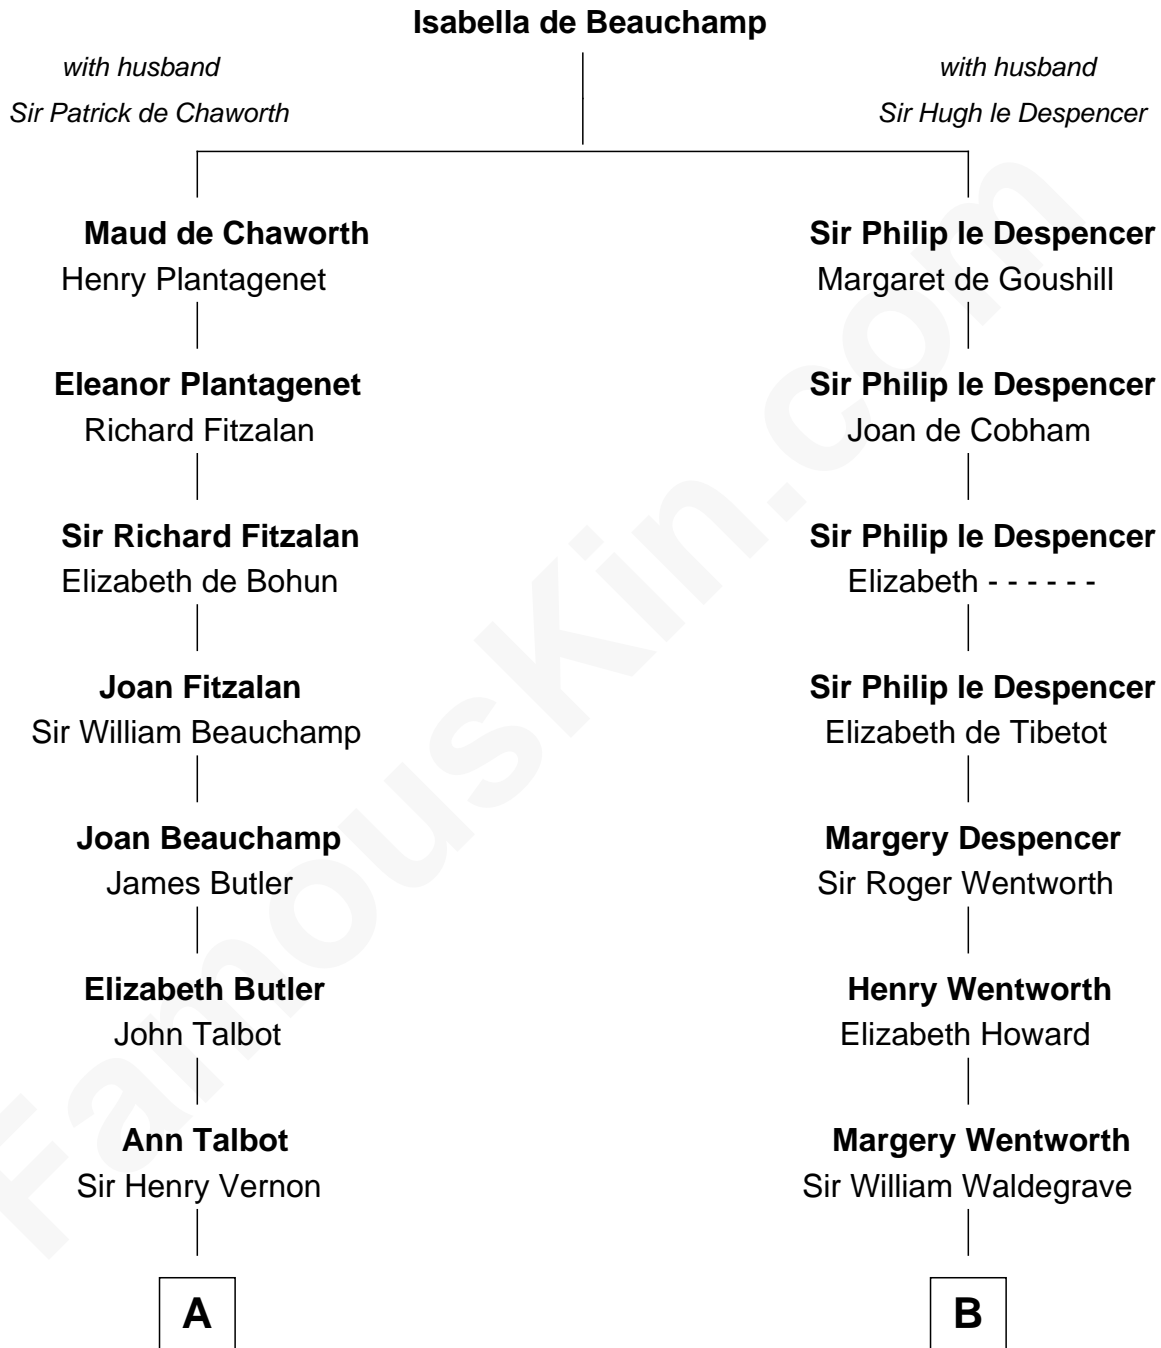

FamousKin.com
Relationship Chart of
Olivia De Havilland
Movie Actress

19th cousin 2 times removed of
Jake Gyllenhaal
Movie Actor

C

Margaret Letitia Molesworth
Charles Richard De Havilland

Walter Augustus De Havilland
Lillian Augusta Ruse

Olivia De Havilland
Movie Actress

D

Anders Leonard Gyllenhaal
Selma Amanda Nelson

Leonard Ephraim Gyllenhaal
Philo Pendleton

Hugh Anders Gyllenhaal
Virginia Lowrie Childs

Stephen Roark Gyllenhaal
Naomi Achs