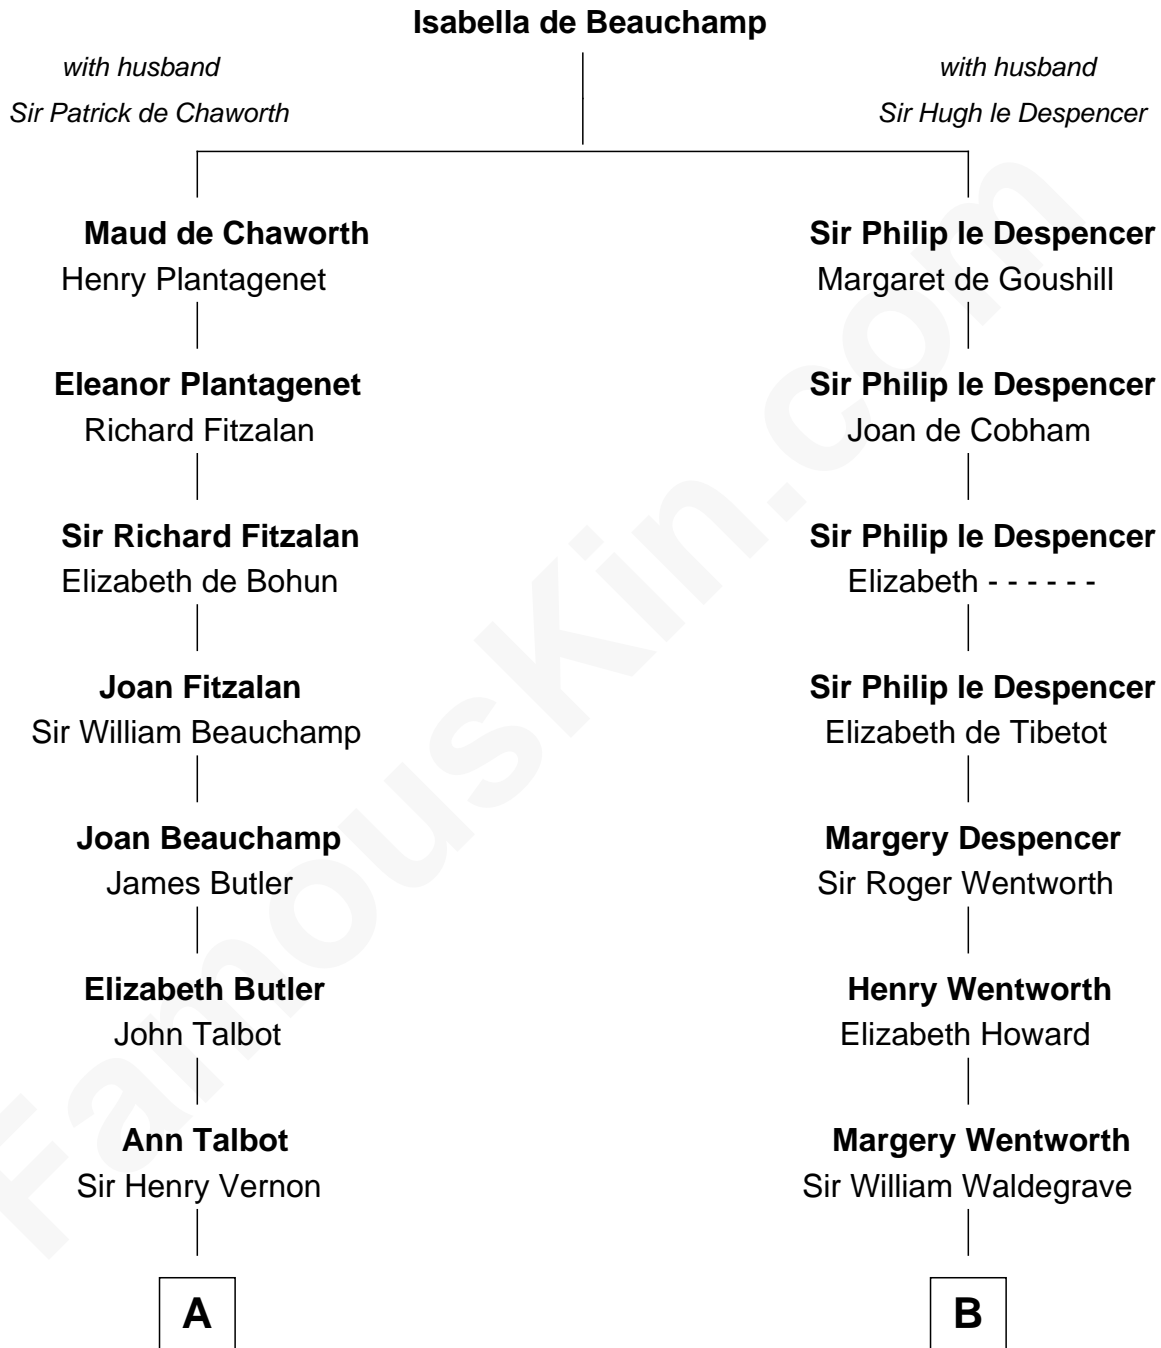

FamousKin.com
Relationship Chart of
Olivia De Havilland
Movie Actress

19th cousin 2 times removed of
Maggie Gyllenhaal
Movie Actress

C

Margaret Letitia Molesworth
Charles Richard De Havilland

Walter Augustus De Havilland
Lillian Augusta Ruse

Olivia De Havilland
Movie Actress

D

Anders Leonard Gyllenhaal
Selma Amanda Nelson

Leonard Ephraim Gyllenhaal
Philo Pendleton

Hugh Anders Gyllenhaal
Virginia Lowrie Childs

Stephen Roark Gyllenhaal
Naomi Achs