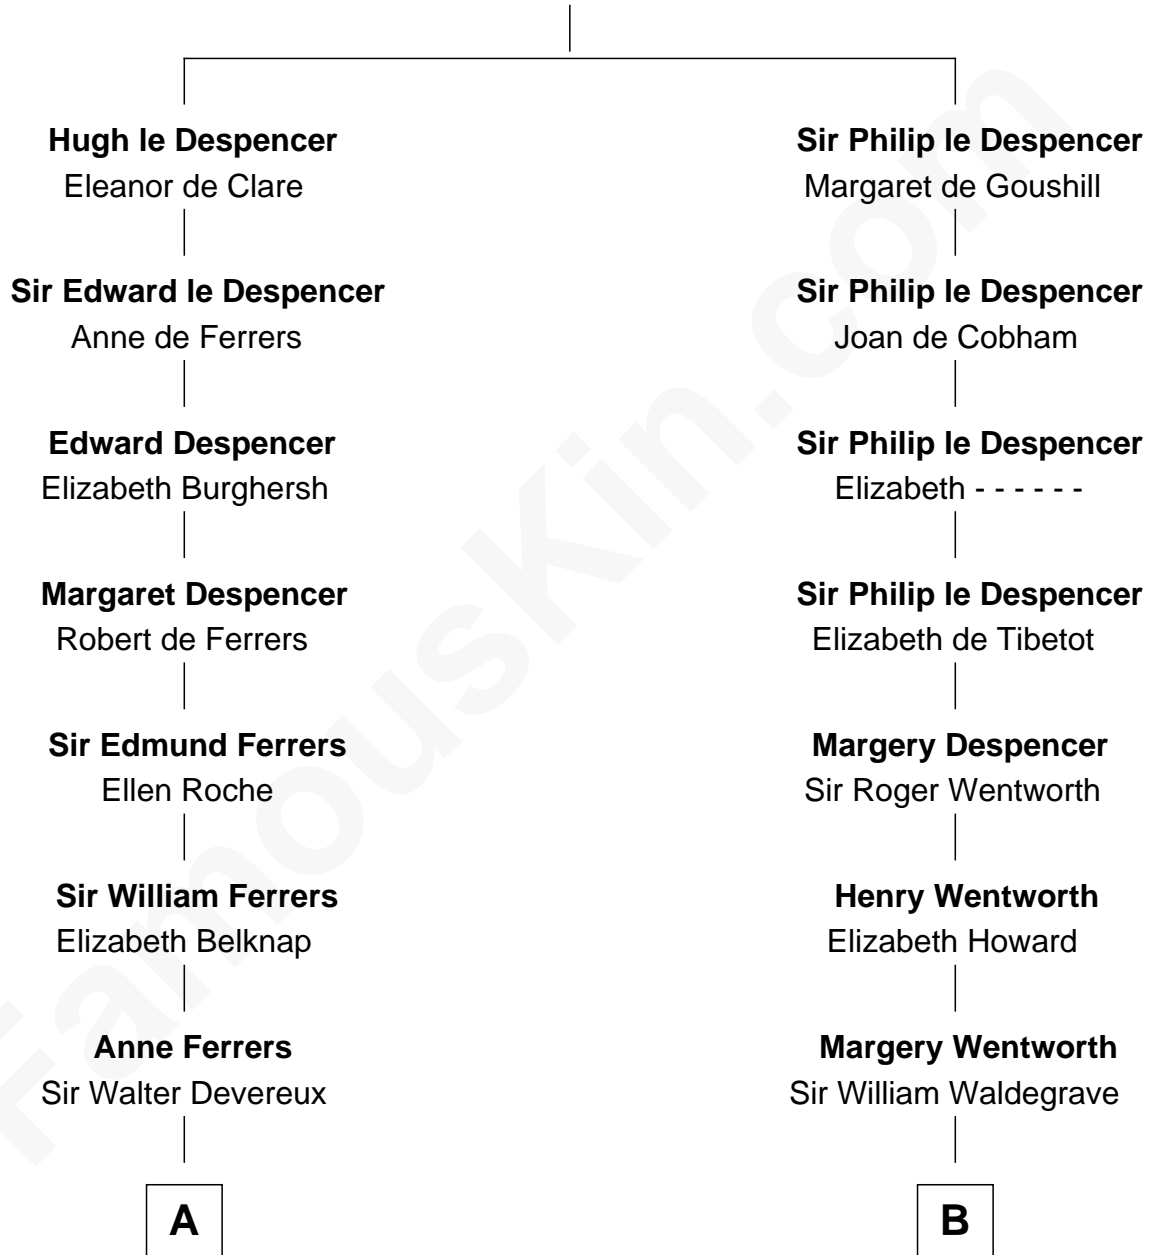

**FamousKin.com**  
**Relationship Chart of**  
**Olivia De Havilland**  
*Movie Actress*

20th cousin 1 time removed of  
**Maggie Gyllenhaal**  
*Movie Actress*

**Sir Hugh le Despencer**  
 Isabella de Beauchamp

**C**

**John Molesworth**

Louise Tomkyns

**Margaret Letitia Molesworth**

Charles Richard De Havilland

**Walter Augustus De Havilland**

Lillian Augusta Ruse

**Olivia De Havilland**

*Movie Actress*

**D**

**Anders Leonard Gyllenhaal**

Selma Amanda Nelson

**Leonard Ephraim Gyllenhaal**

Philo Pendleton

**Hugh Anders Gyllenhaal**

Virginia Lowrie Childs