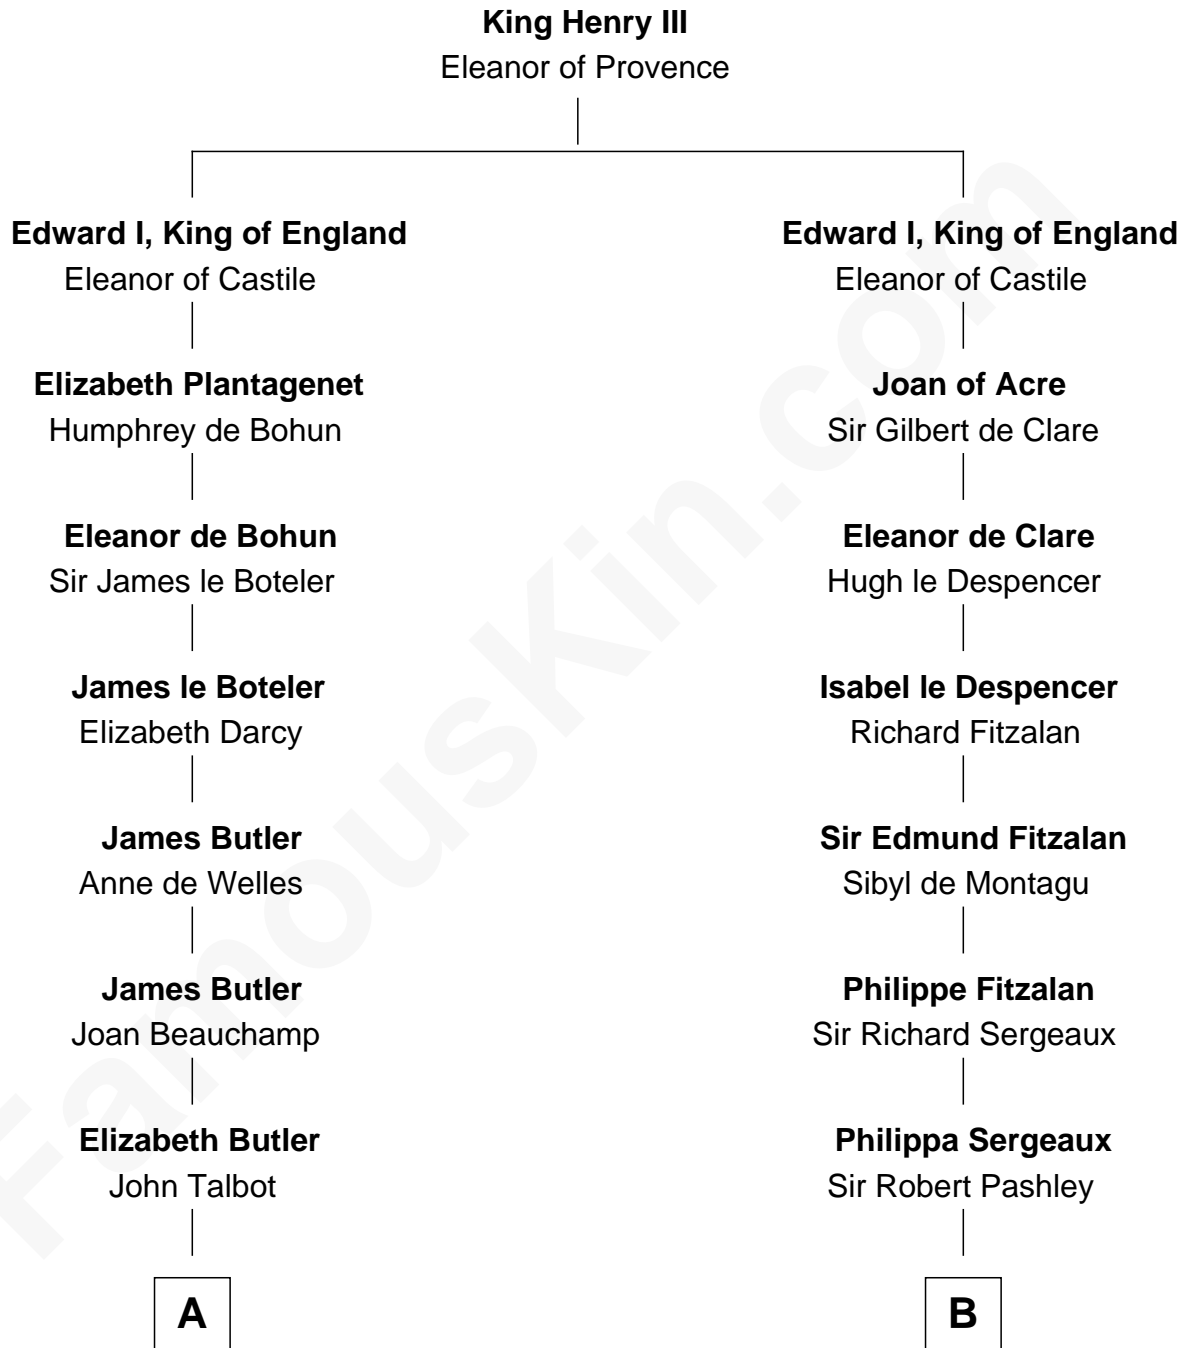

FamousKin.com
Relationship Chart of
Olivia De Havilland
Movie Actress

20th cousin 1 time removed of

General James Longstreet
Confederate Army - U.S. Civil War

C

John Molesworth

Louise Tomkyns

Margaret Letitia Molesworth

Charles Richard De Havilland

Walter Augustus De Havilland

Lillian Augusta Ruse

Olivia De Havilland

Movie Actress

D

Rev. John Coward

Alice Britton

Deliverance Coward

James FitzRandolph

Hannah FitzRandolph

William Longstreet

James Longstreet

Mary Anna Dent

General James Longstreet

Confederate Army - U.S. Civil War