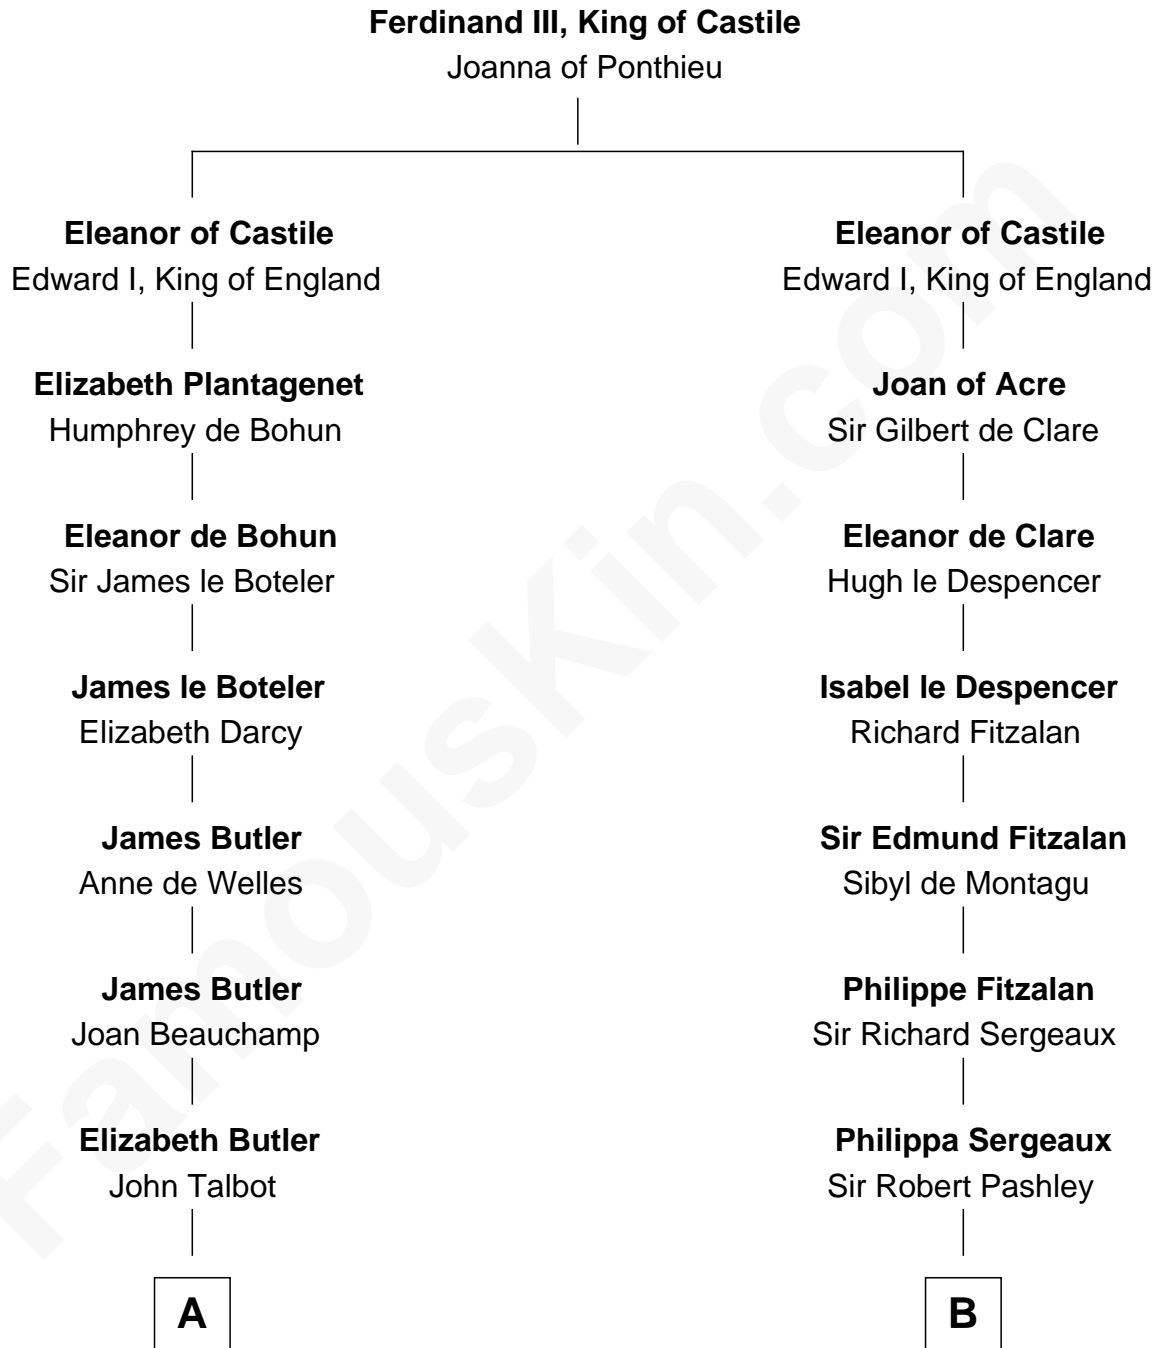

**FamousKin.com**  
**Relationship Chart of**  
**Olivia De Havilland**  
*Movie Actress*

20th cousin 1 time removed of  
**General James Longstreet**  
*Confederate Army - U.S. Civil War*

**C**

**John Molesworth**

Louise Tomkyns

**Margaret Letitia Molesworth**

Charles Richard De Havilland

**Walter Augustus De Havilland**

Lillian Augusta Ruse

**Olivia De Havilland**

*Movie Actress*

**D**

**Rev. John Coward**

Alice Britton

**Deliverance Coward**

James FitzRandolph

**Hannah FitzRandolph**

William Longstreet

**James Longstreet**

Mary Anna Dent