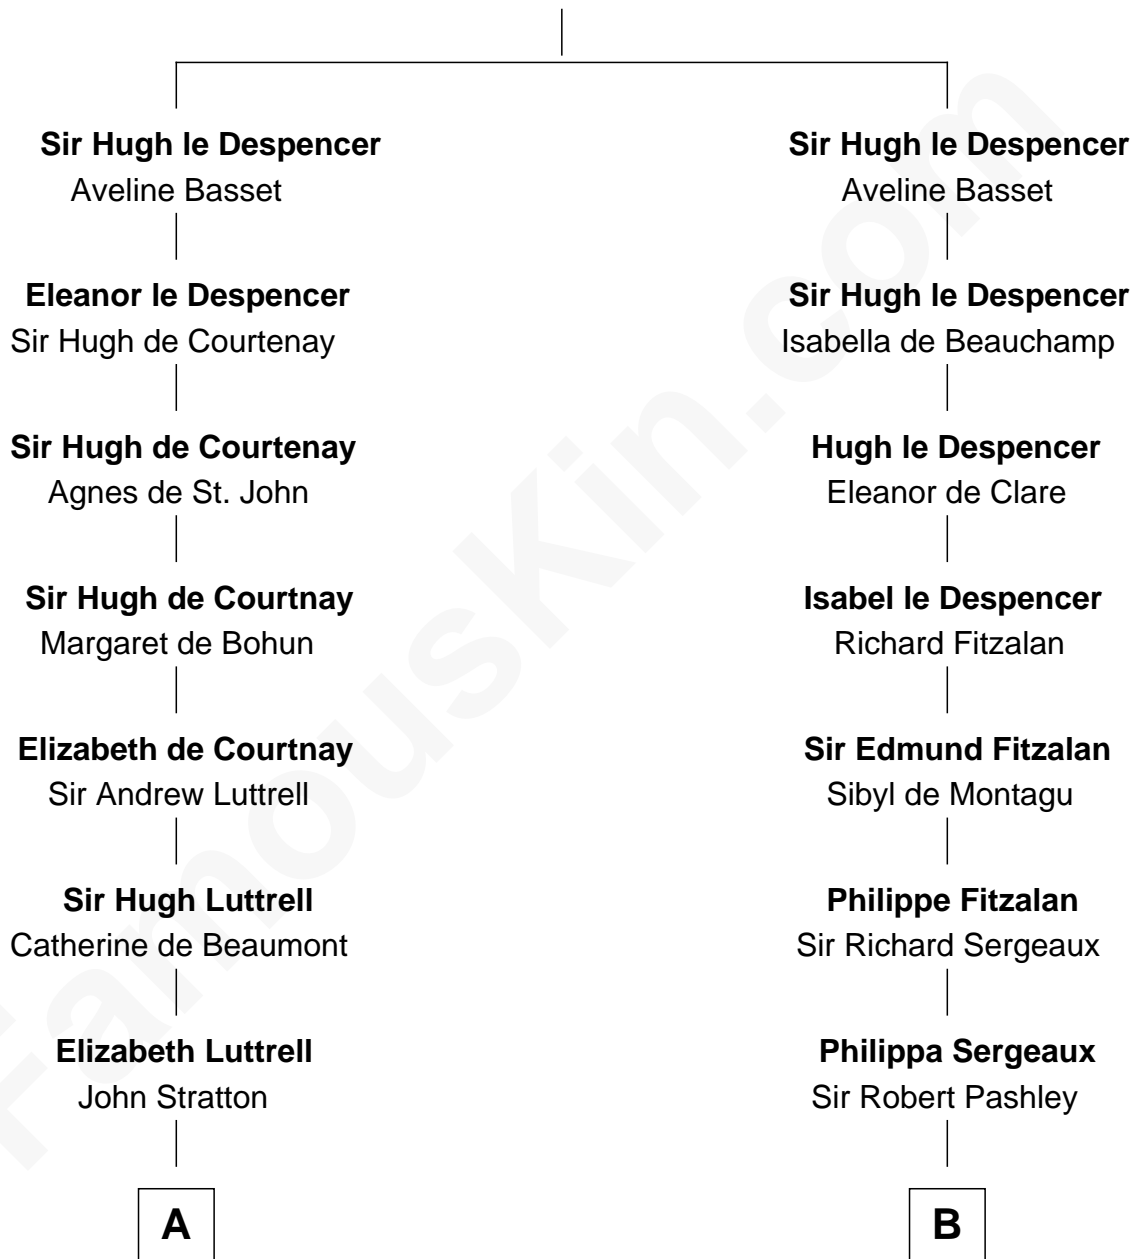

**FamousKin.com**  
**Relationship Chart of**  
**Olivia De Havilland**

*Movie Actress*

**21st cousin of**

**General James Longstreet**  
*Confederate Army - U.S. Civil War*

**Sir Hugh le Despencer**

**C**

**Richard Molesworth**

Catherine Cobb

**John Molesworth**

Louise Tomkyns

**Margaret Letitia Molesworth**

Charles Richard De Havilland

**Walter Augustus De Havilland**

Lillian Augusta Ruse