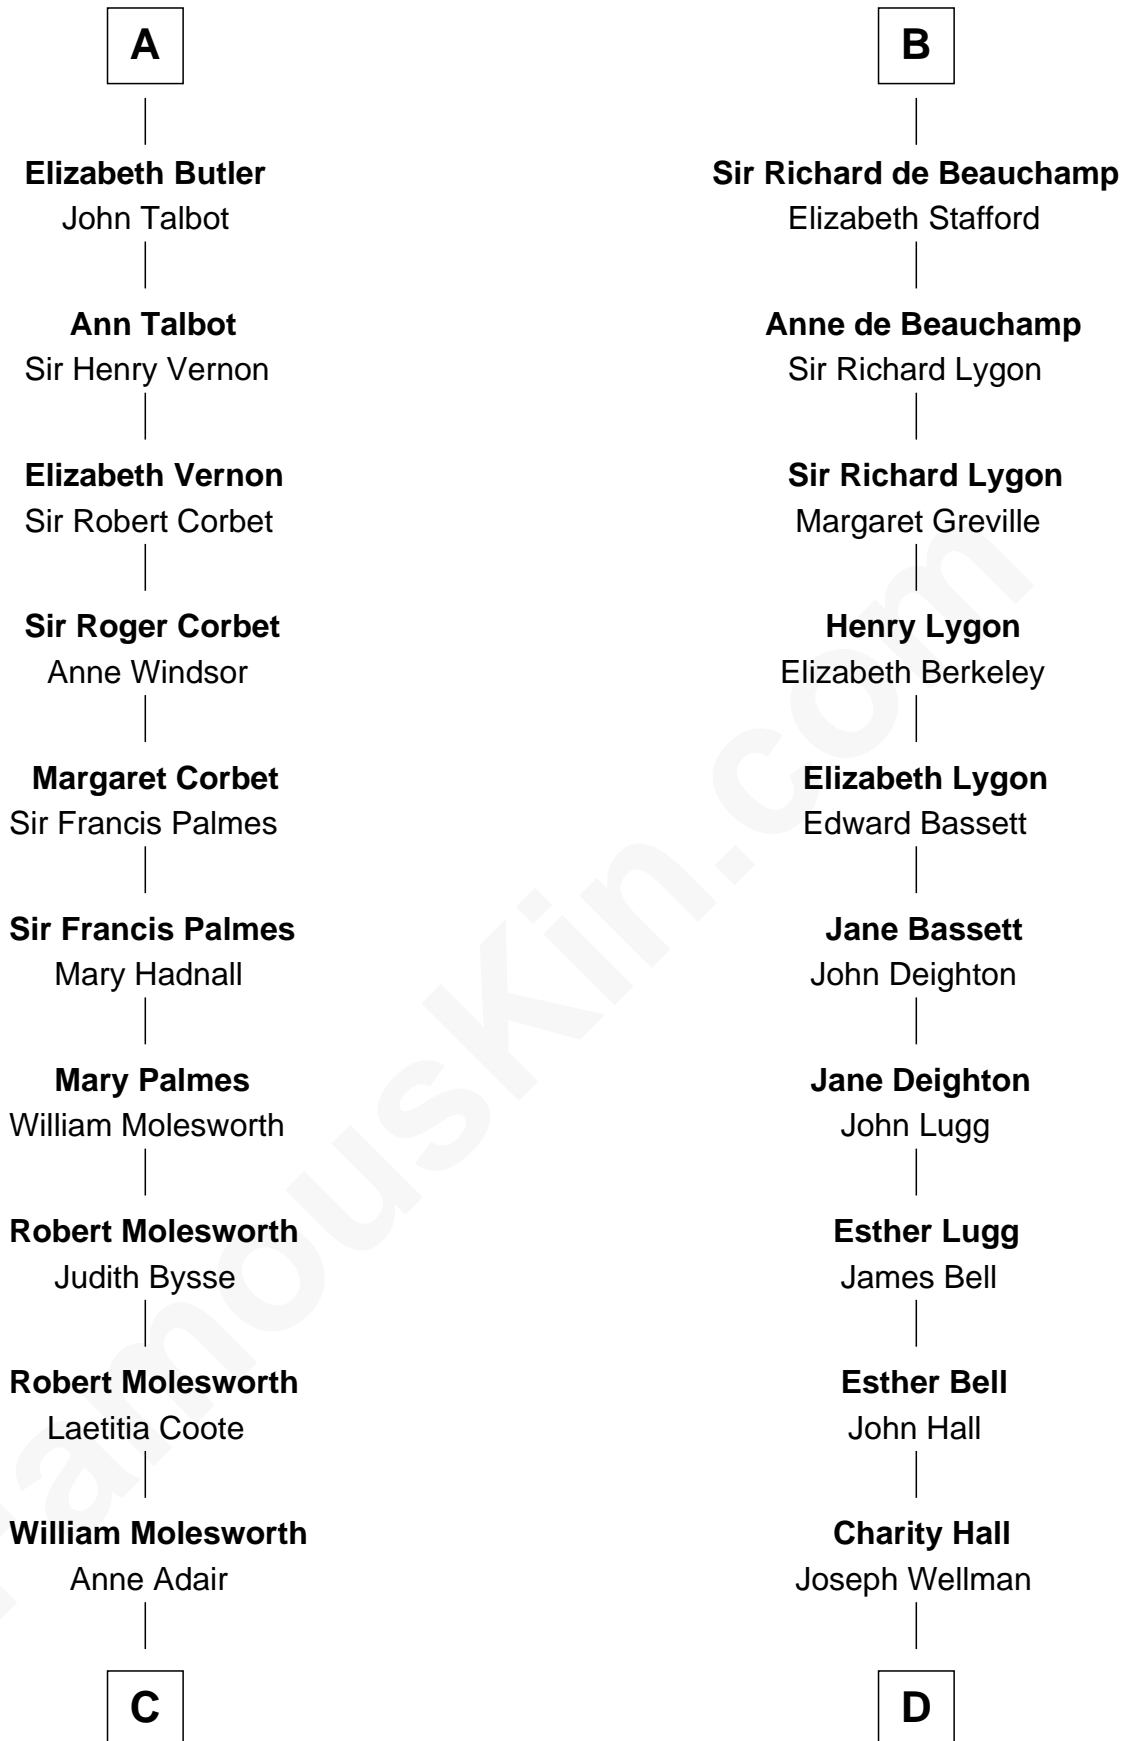

# FamousKin.com Relationship Chart of

**Olivia De Havilland**

*Movie Actress*

21st cousin of

**Jack London**

*Author of "The Call of the Wild"*

**C**

**Richard Molesworth**

Catherine Cobb

**John Molesworth**

Louise Tomkyns

**Margaret Letitia Molesworth**

Charles Richard De Havilland

**Walter Augustus De Havilland**

Lillian Augusta Ruse

**Olivia De Havilland**