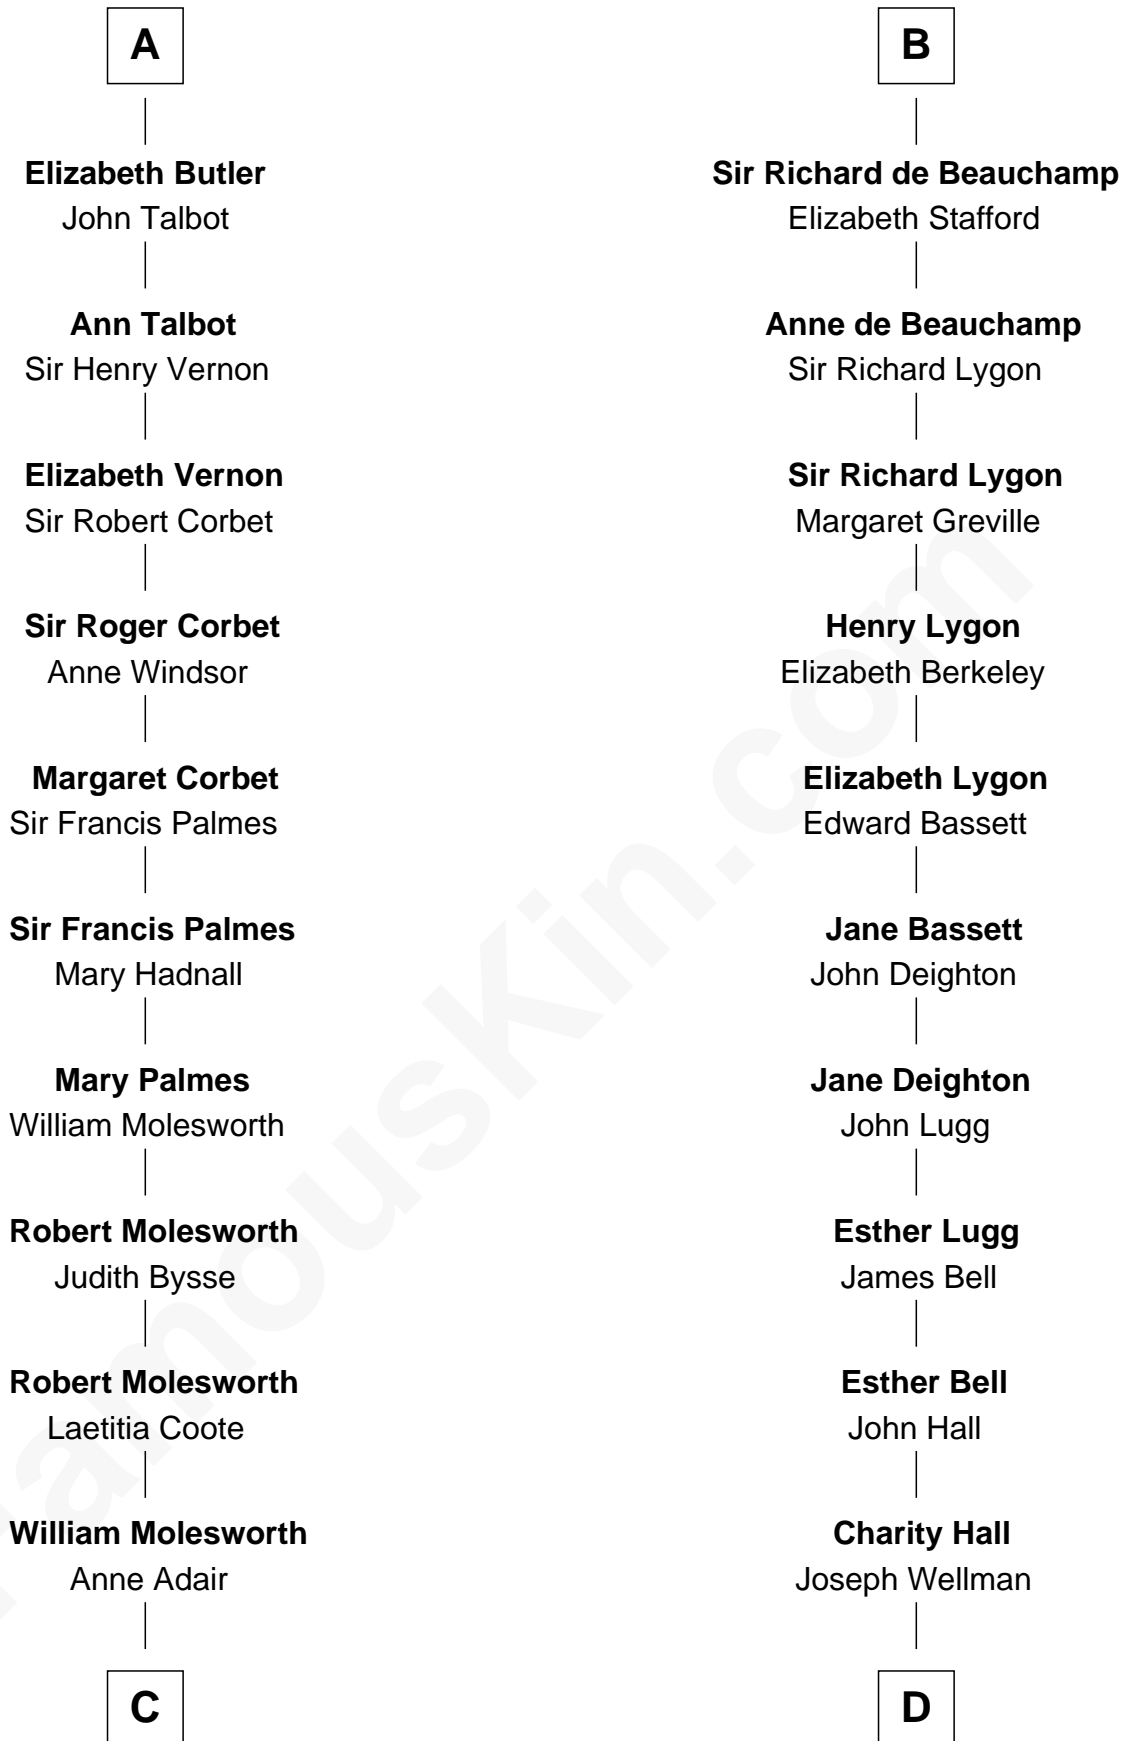

# FamousKin.com Relationship Chart of

**Olivia De Havilland**

*Movie Actress*

21st cousin of

**Jack London**

*Author of "The Call of the Wild"*

**Raoul de Lusgnan**

Alice de Eu

**C**

**Richard Molesworth**

Catherine Cobb

**John Molesworth**

Louise Tomkyns

**Margaret Letitia Molesworth**

Charles Richard De Havilland

**Walter Augustus De Havilland**