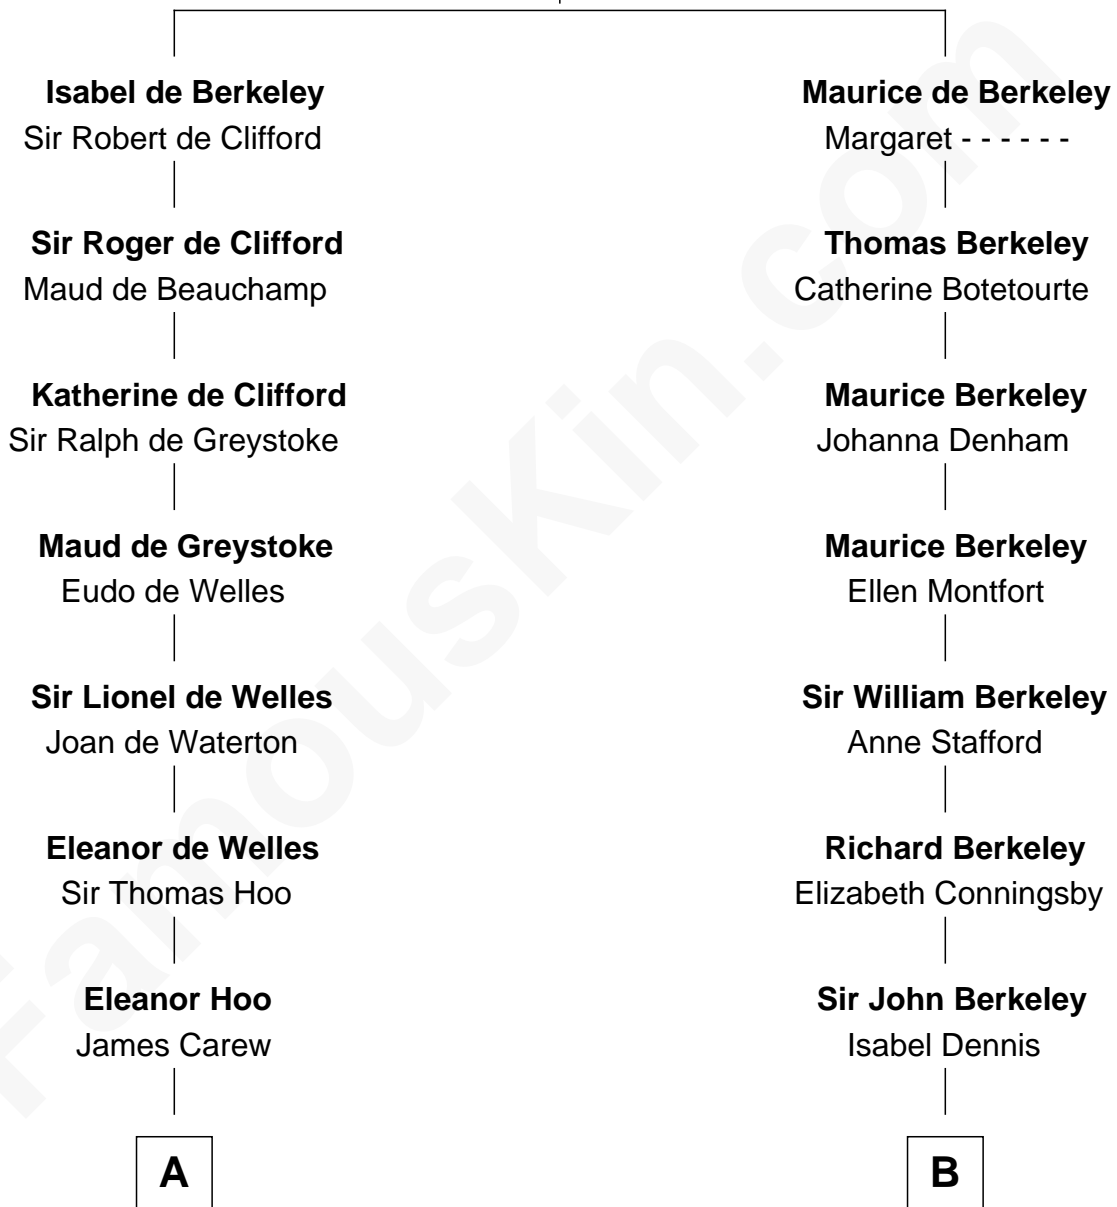

**FamousKin.com**  
**Relationship Chart of**  
**Olivia De Havilland**  
*Movie Actress*

18th cousin 1 time removed of  
**Jack London**  
*Author of "The Call of the Wild"*

**Sir Maurice de Berkeley**  
 Eve la Zouche

**C**

**Margaret Letitia Molesworth**  
Charles Richard De Havilland

**Walter Augustus De Havilland**  
Lillian Augusta Ruse

**Olivia De Havilland**  
*Movie Actress*

**D**

**Flora Wellman**  
William Henry Chaney

**Jack London**  
*Author of "The Call of the Wild"*

FamousKin.com