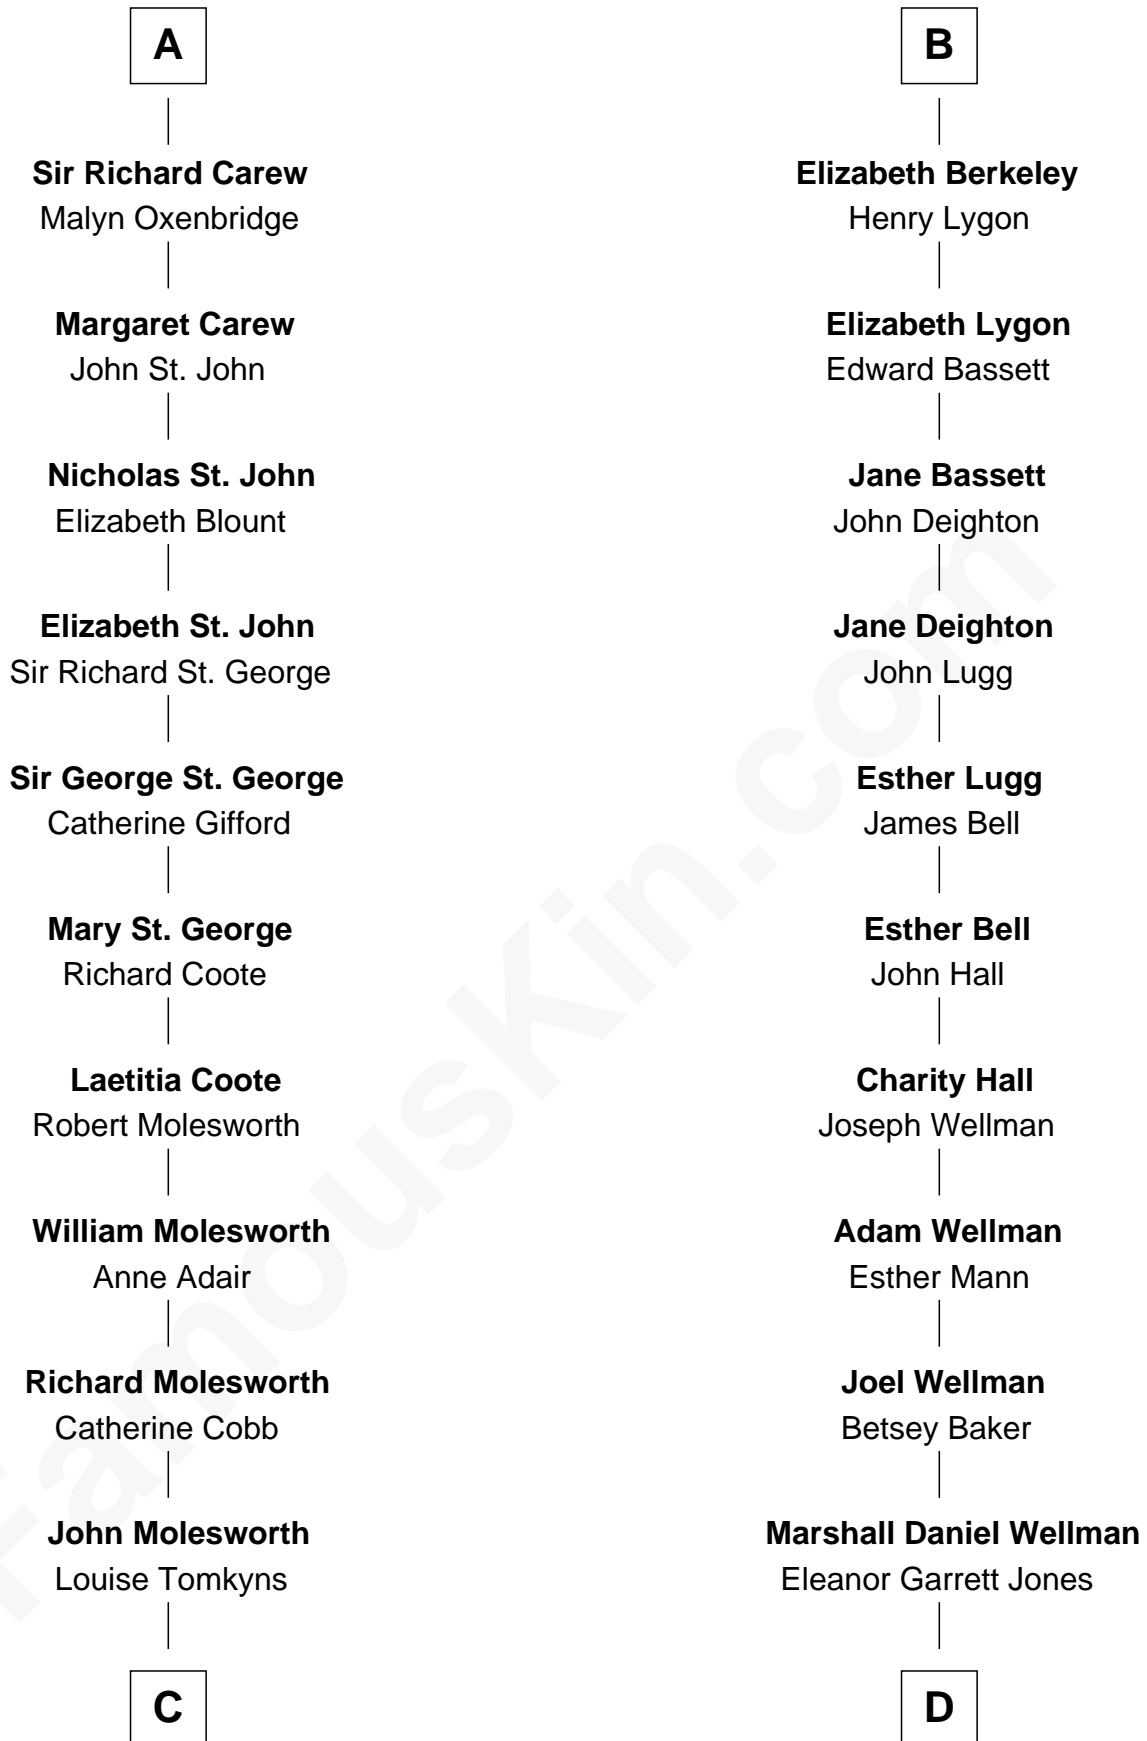

**FamousKin.com**  
**Relationship Chart of**  
**Olivia De Havilland**  
*Movie Actress*

18th cousin 1 time removed of  
**Jack London**  
*Author of "The Call of the Wild"*

**Sir Maurice de Berkeley**  
 Eve la Zouche

**C**

**Margaret Letitia Molesworth**  
Charles Richard De Havilland

**Walter Augustus De Havilland**  
Lillian Augusta Ruse

**Olivia De Havilland**  
*Movie Actress*

**D**

**Flora Wellman**  
William Henry Chaney