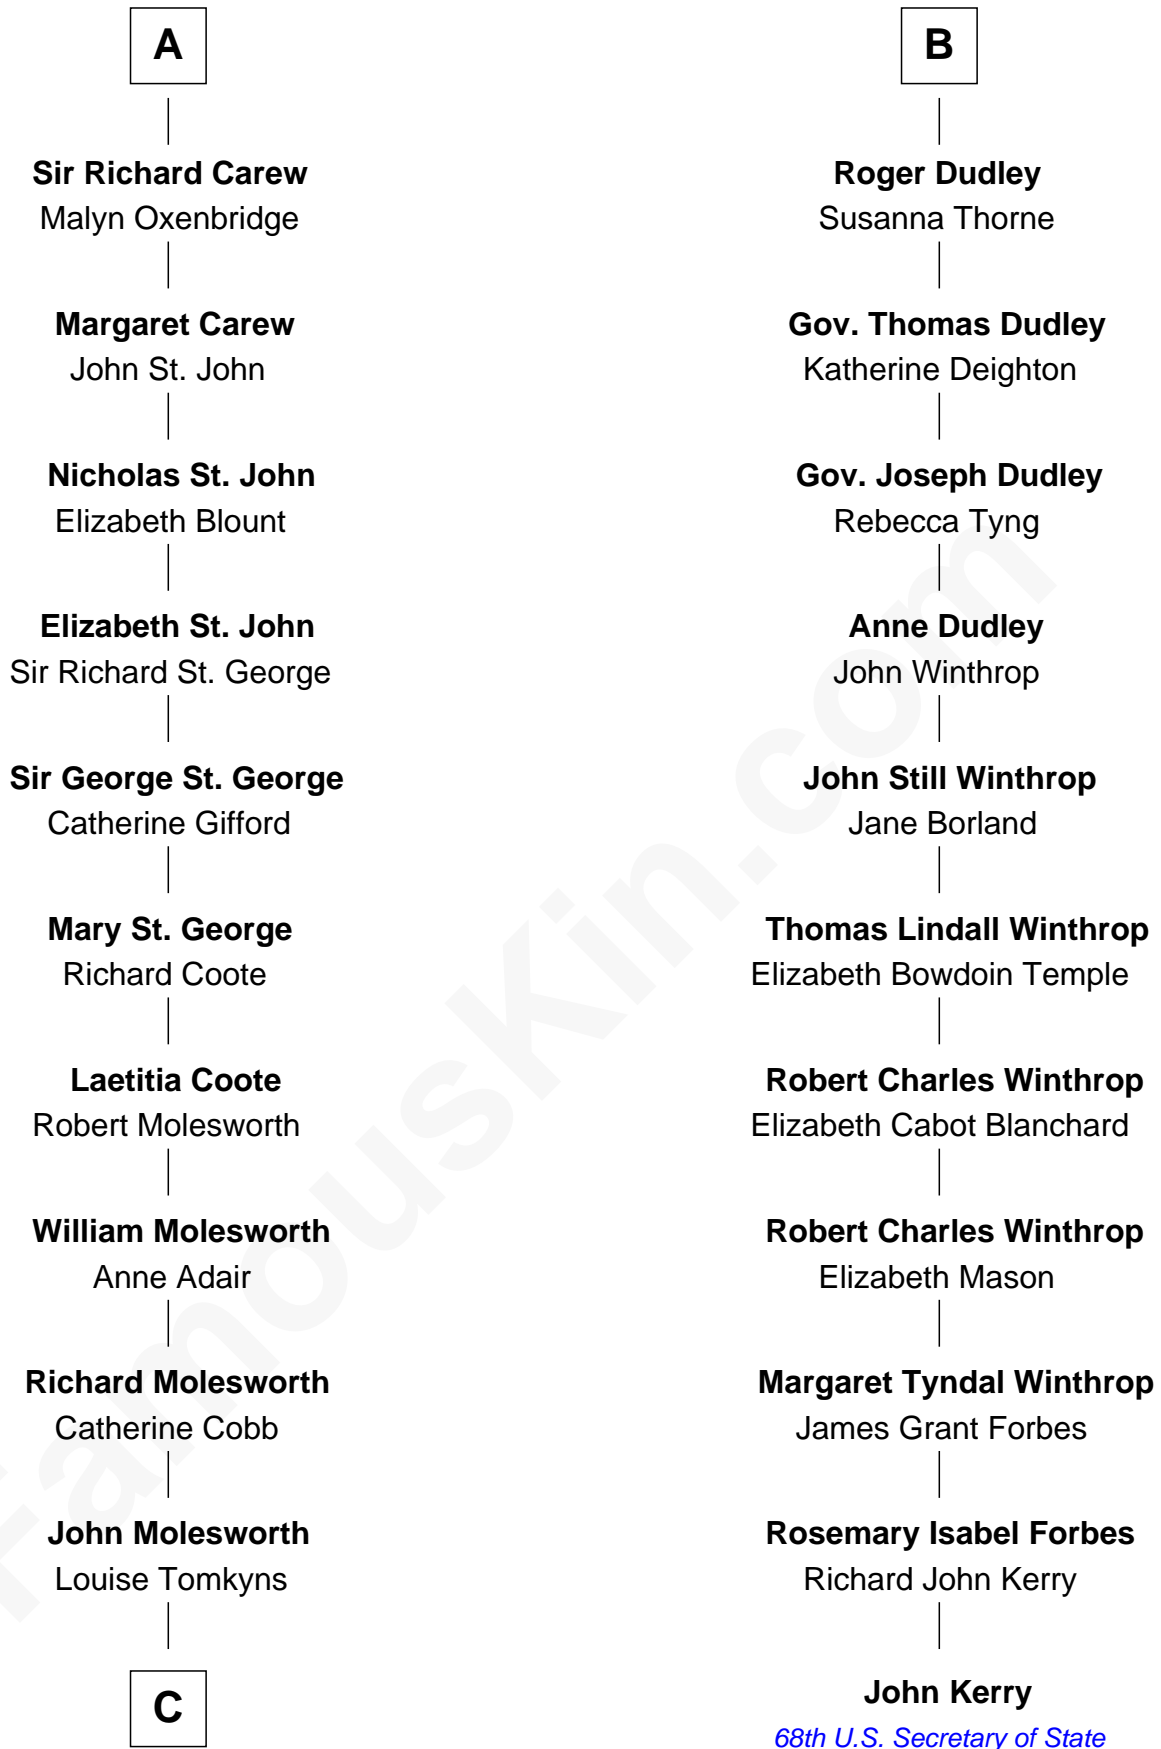

FamousKin.com
Relationship Chart of
Olivia De Havilland
Movie Actress

17th cousin 2 times removed of
John Kerry
68th U.S. Secretary of State

Sir Maurice de Berkeley
 Eve la Zouche

Isabel de Berkeley
 Sir Robert de Clifford

Thomas de Berkeley
 Katherine de Clyvedon

Sir Roger de Clifford
 Maud de Beauchamp

Sir John Berkeley
 Elizabeth Betteshorne

Katherine de Clifford
 Sir Ralph de Greystoke

Elizabeth Berkeley
 Sir John Sutton

Maud de Greystoke
 Eudo de Welles

Sir Edmund Sutton
 Joyce Tiptoft

Sir Lionel de Welles
 Joan de Waterton

Sir Edward Sutton
 Cecily Willoughby

Eleanor de Welles
 Sir Thomas Hoo

Sir John Sutton
 Cecily Grey

Eleanor Hoo
 James Carew

Sir Henry Dudley
 ----- Ashton

Probable

A

B

C

Margaret Letitia Molesworth

Charles Richard De Havilland