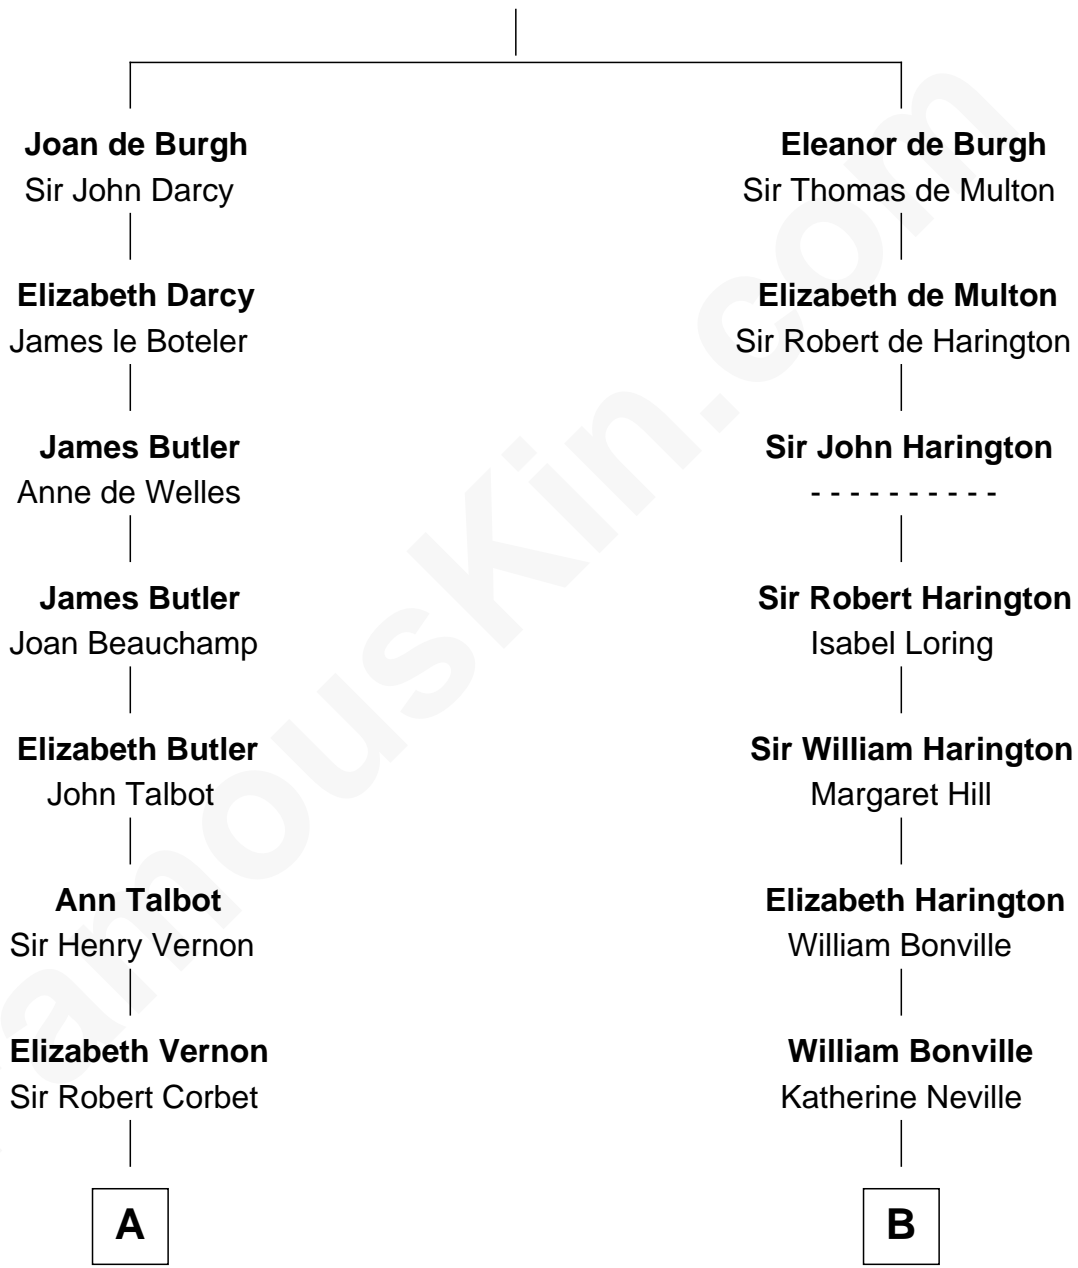

**FamousKin.com**  
**Relationship Chart of**  
**Olivia De Havilland**  
*Movie Actress*

18th cousin 1 time removed of  
**John Brown**  
*American Abolitionist*

**Sir Richard de Burgh**  
 Margaret - - - - -

FamousKin.com