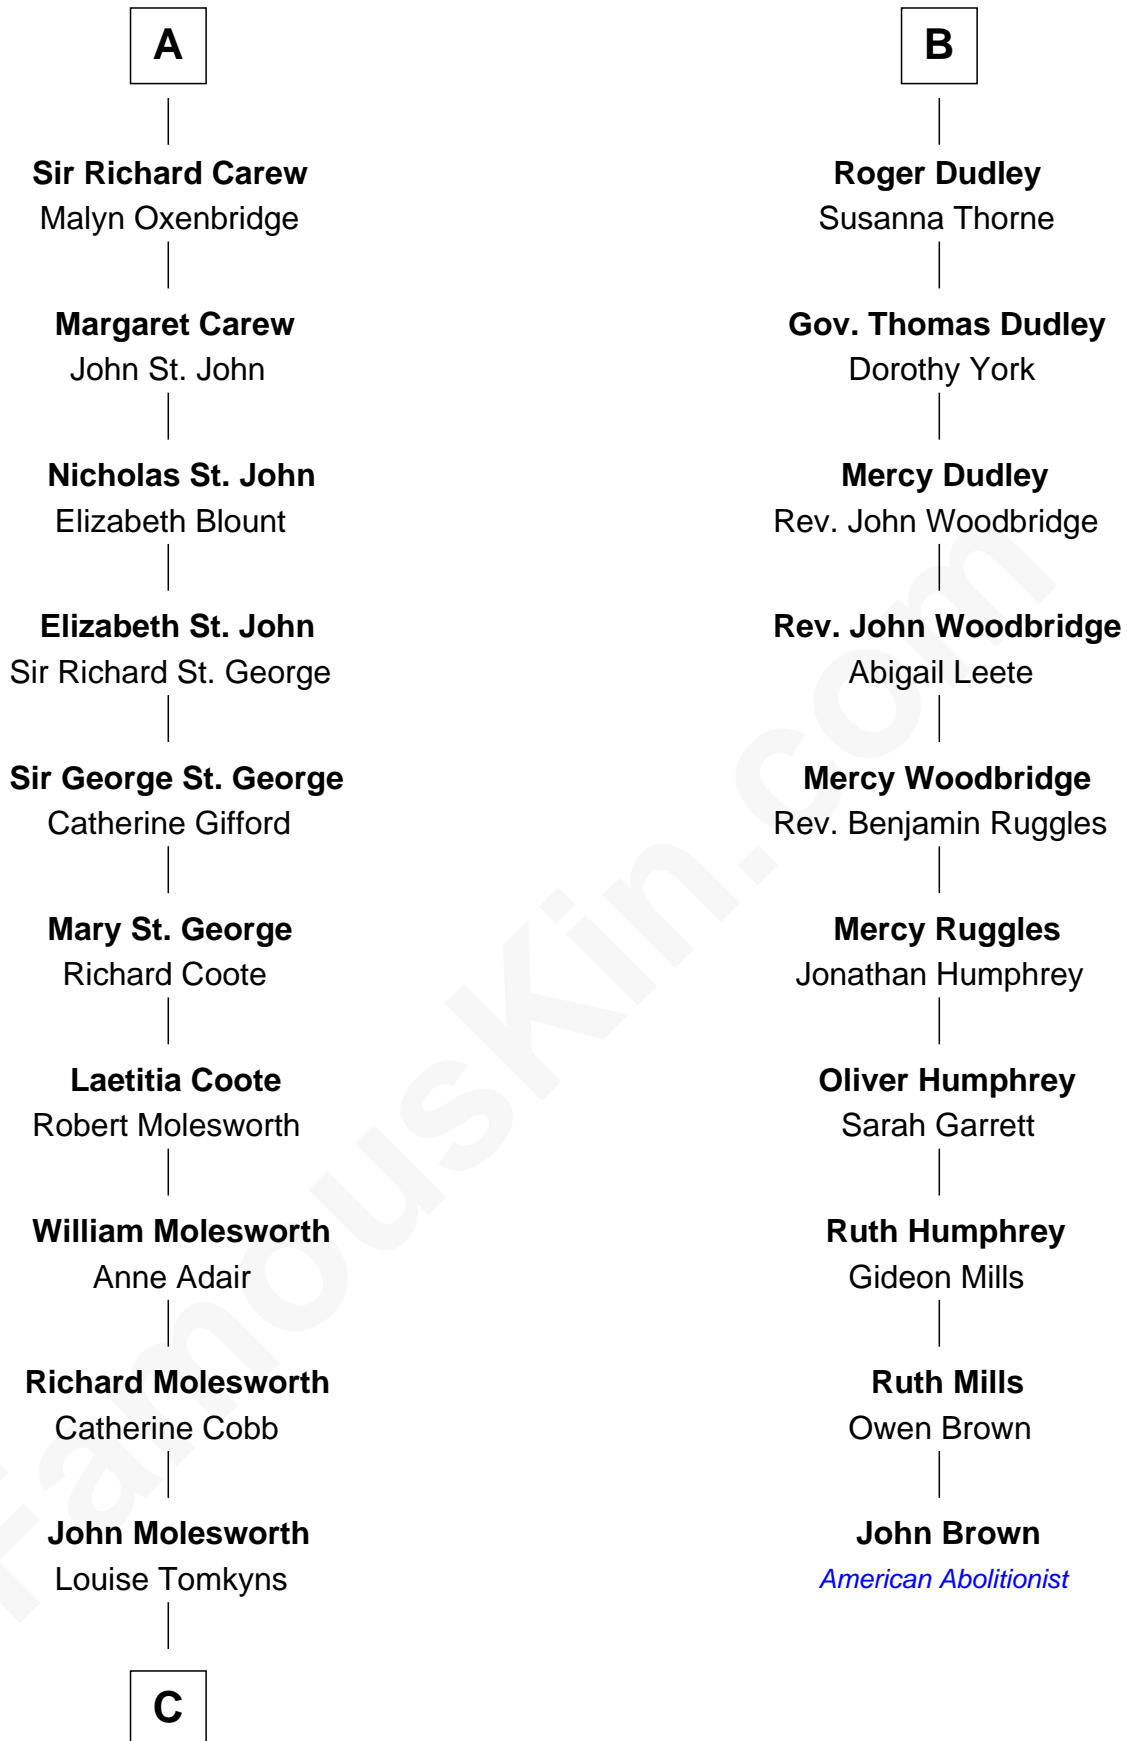

FamousKin.com
Relationship Chart of
Olivia De Havilland
Movie Actress

16th cousin 3 times removed of
John Brown
American Abolitionist

Sir Maurice de Berkeley
 Eve la Zouche

C

Margaret Letitia Molesworth

Charles Richard De Havilland

Walter Augustus De Havilland

Lillian Augusta Ruse

Olivia De Havilland

Movie Actress

FamousKin.com