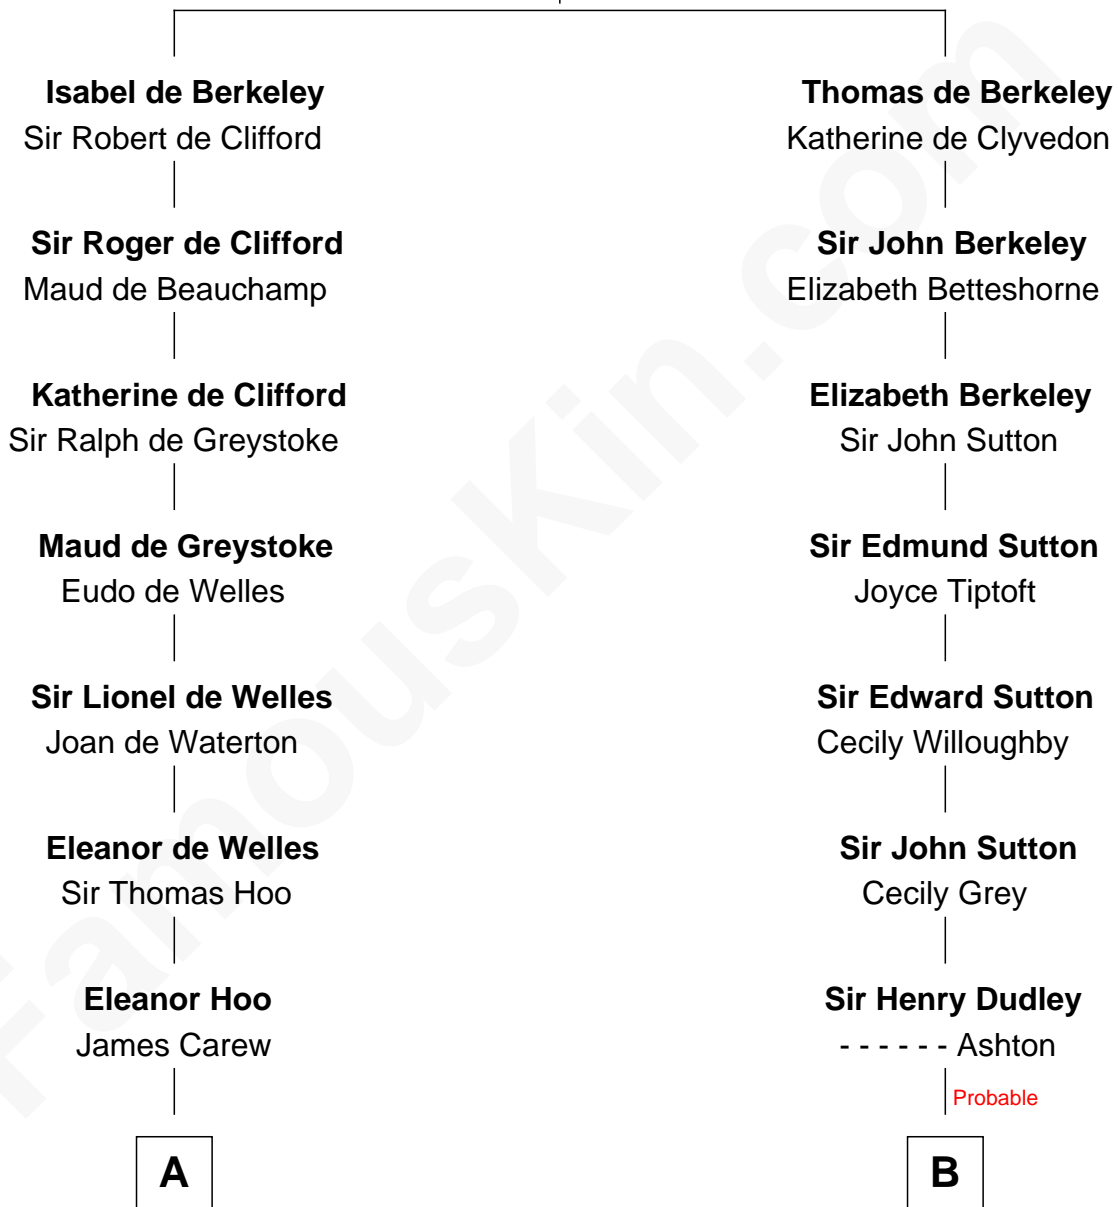

FamousKin.com
Relationship Chart of
Olivia De Havilland
Movie Actress

16th cousin 3 times removed of
John Brown
American Abolitionist

Sir Maurice de Berkeley
 Eve la Zouche

C

Margaret Letitia Molesworth

Charles Richard De Havilland

Walter Augustus De Havilland

Lillian Augusta Ruse

Olivia De Havilland

Movie Actress

FamousKin.com