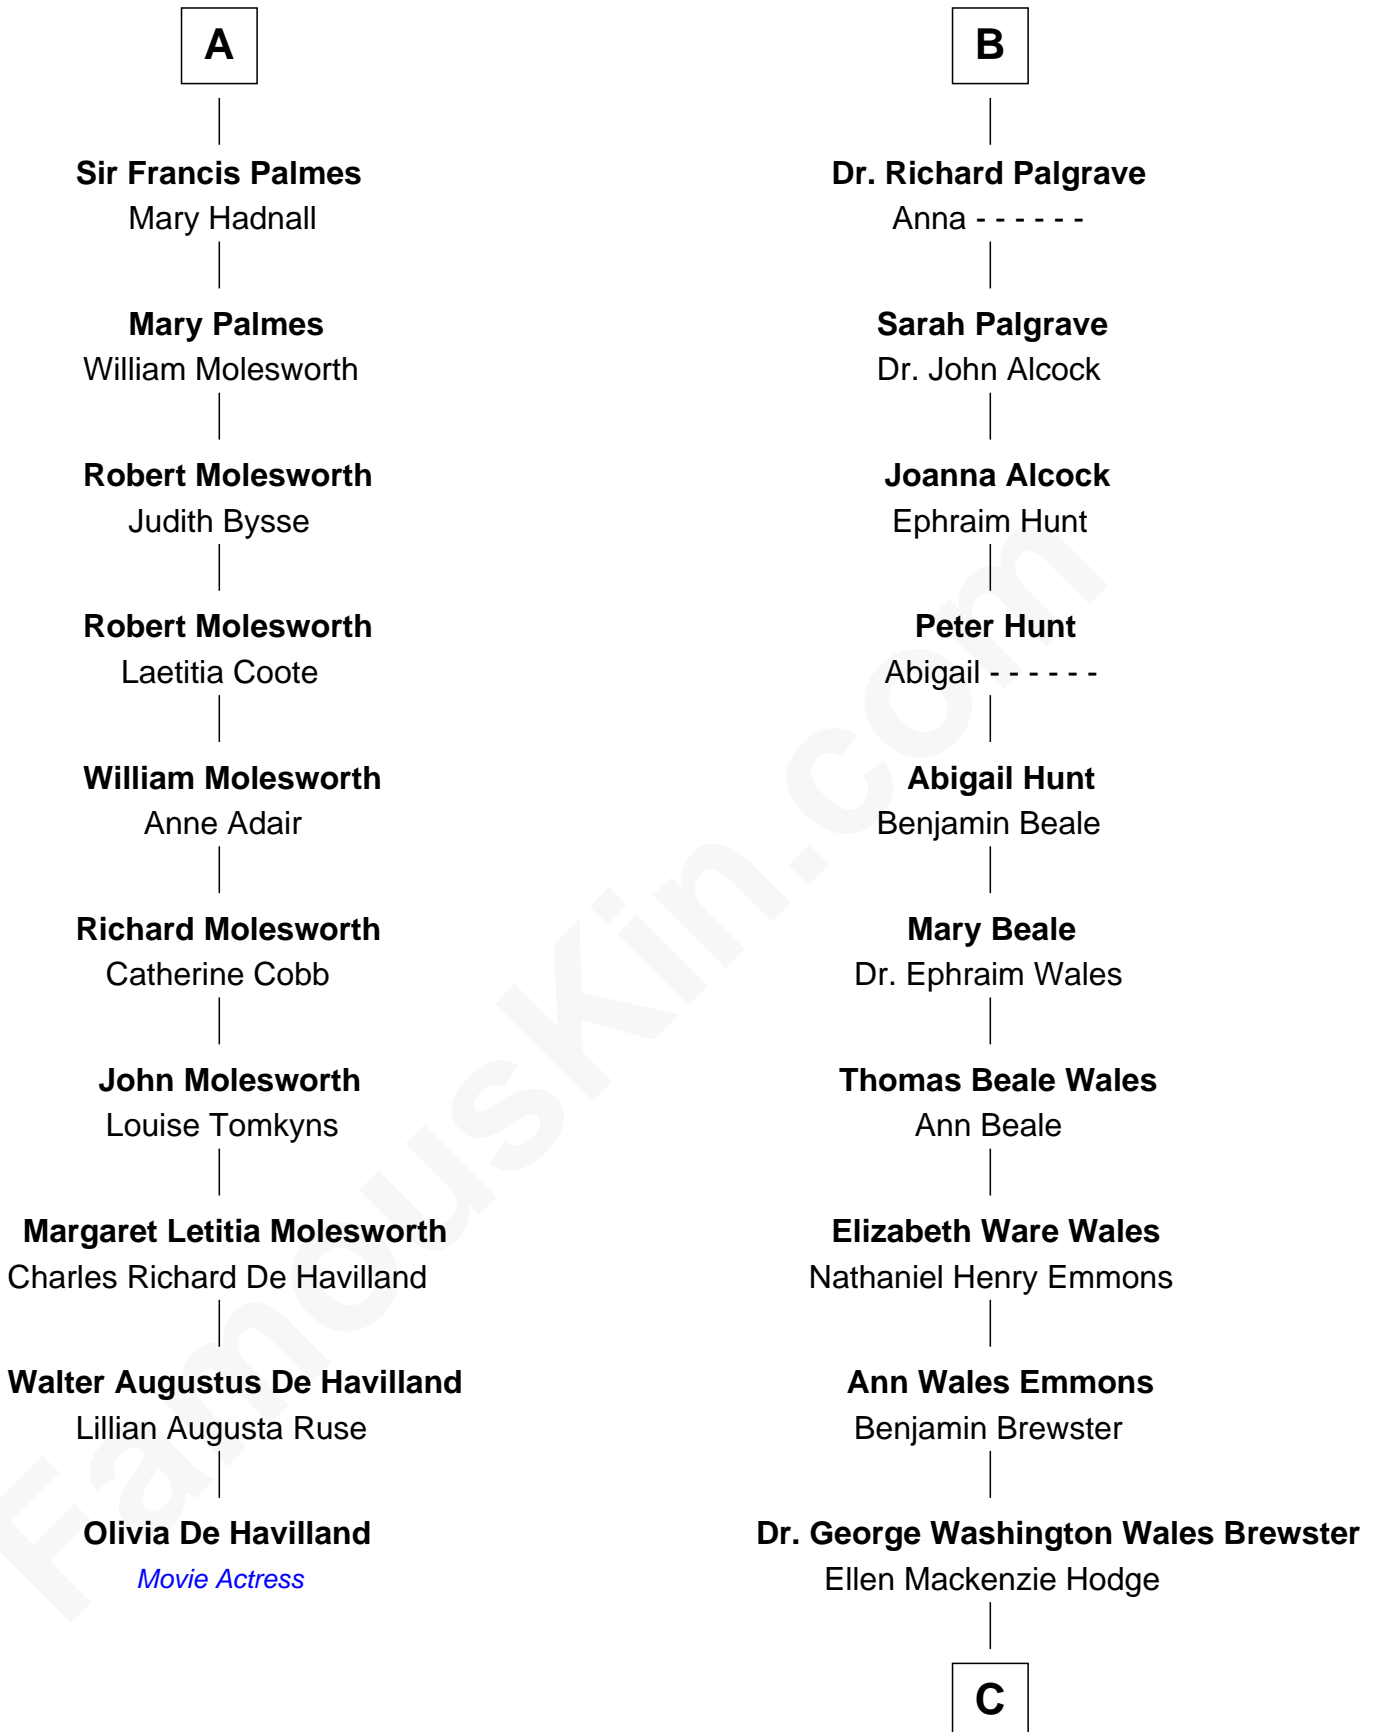

**FamousKin.com**  
**Relationship Chart of**  
**Olivia De Havilland**  
*Movie Actress*

16th cousin 3 times removed of  
**Paget Brewster**  
*TV Actress*

**Sir Richard Fitzalan**  
 Elizabeth de Bohun

**C**

**George Washington Wales Brewster**

Joan Ryerson

**Galen Brewster**

Hathaway Tew

**Paget Brewster**

*TV Actress*

FamousKin.com