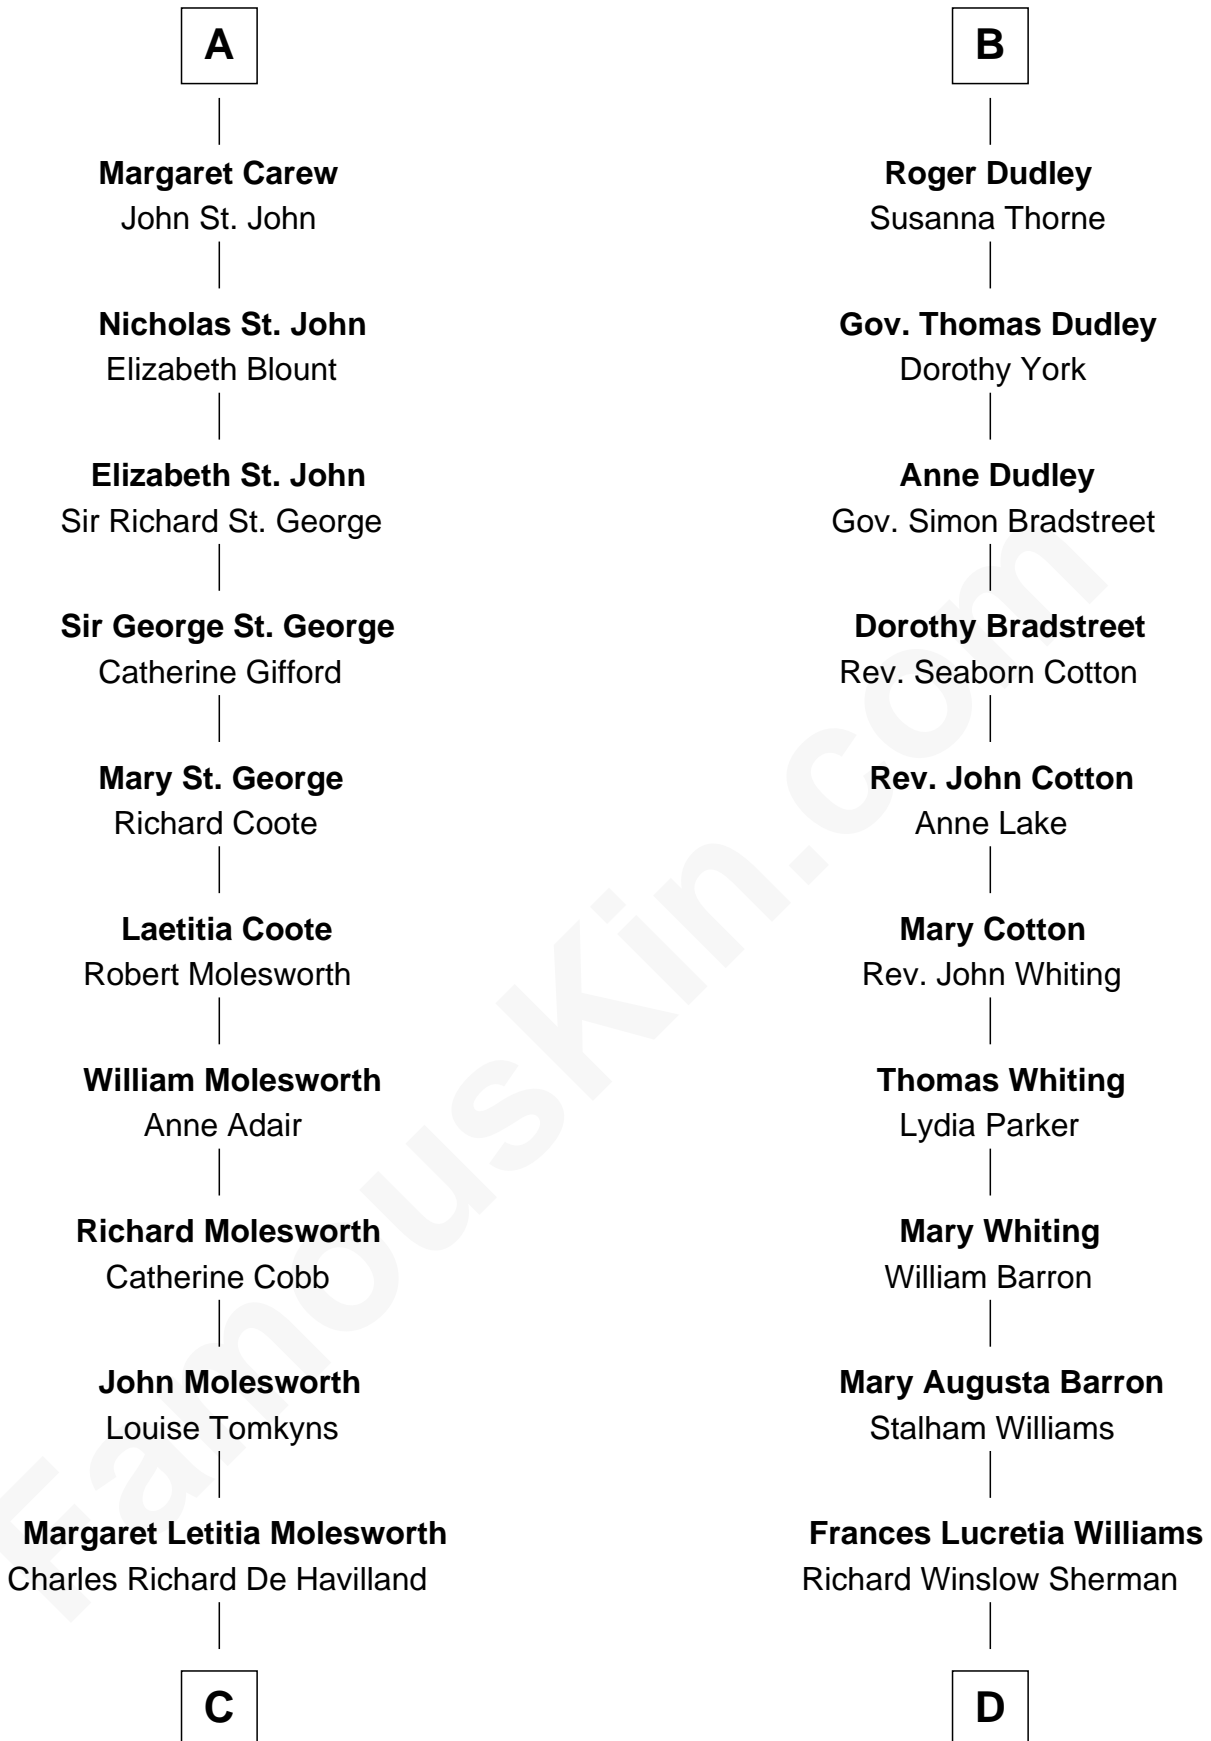

# FamousKin.com Relationship Chart of

**Olivia De Havilland**

*Movie Actress*

18th cousin of

**James Sherman**

*27th U.S. Vice-President*

**C**

**Walter Augustus De Havilland**

Lillian Augusta Ruse

**Olivia De Havilland**

*Movie Actress*

**D**

**Mary Frances Sherman**

Richard Updike Sherman

**James Sherman**

*27th U.S. Vice-President*