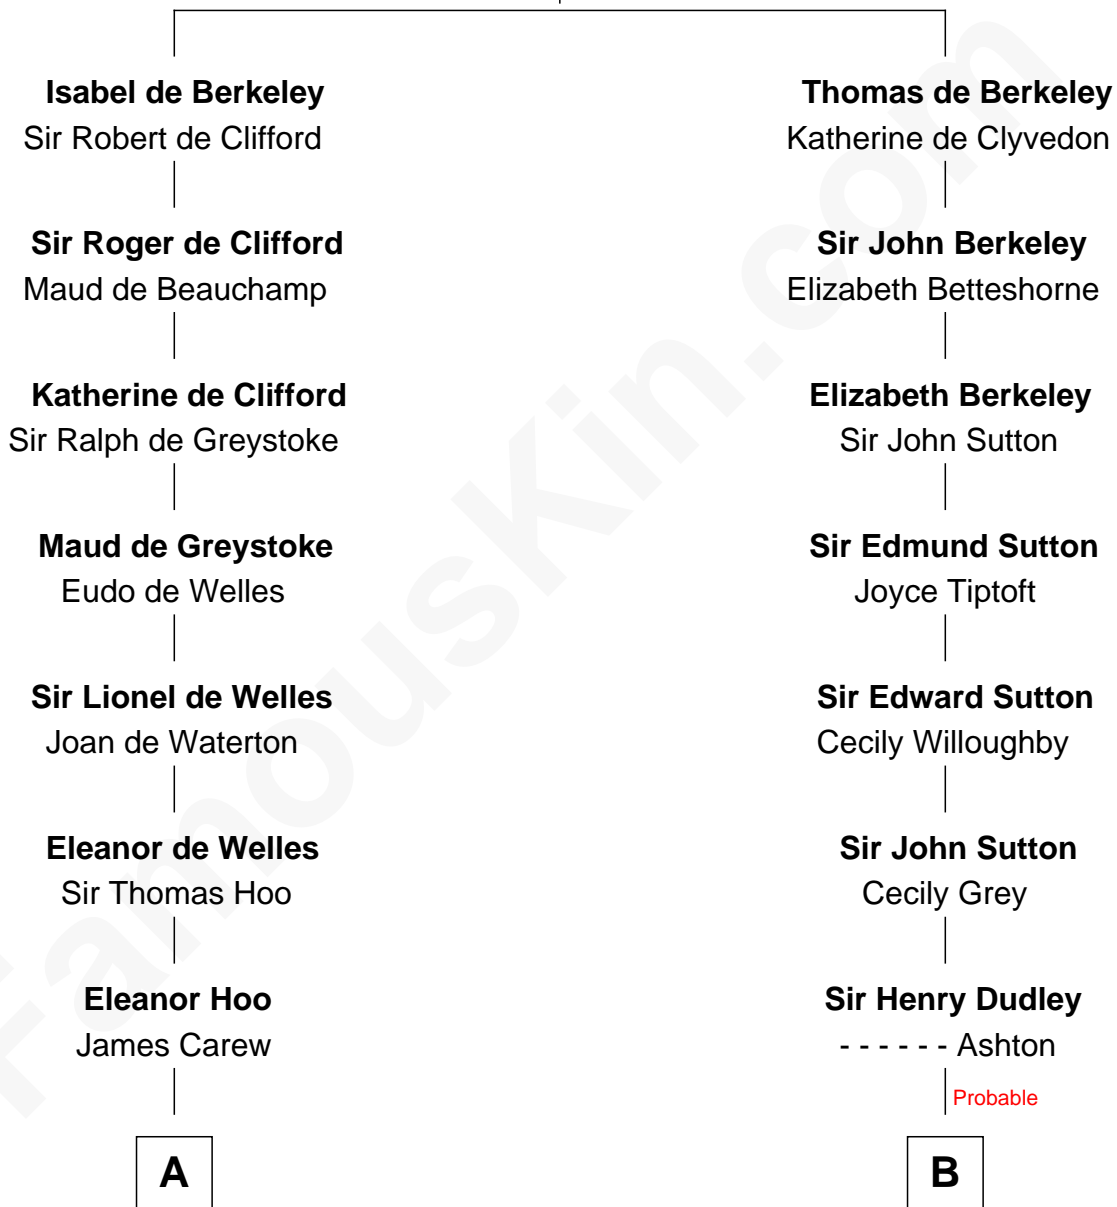

FamousKin.com
Relationship Chart of
Olivia De Havilland
Movie Actress

18th cousin 1 time removed of
James Sherman
27th U.S. Vice-President

Sir Maurice de Berkeley
 Eve la Zouche

FamousKin.com