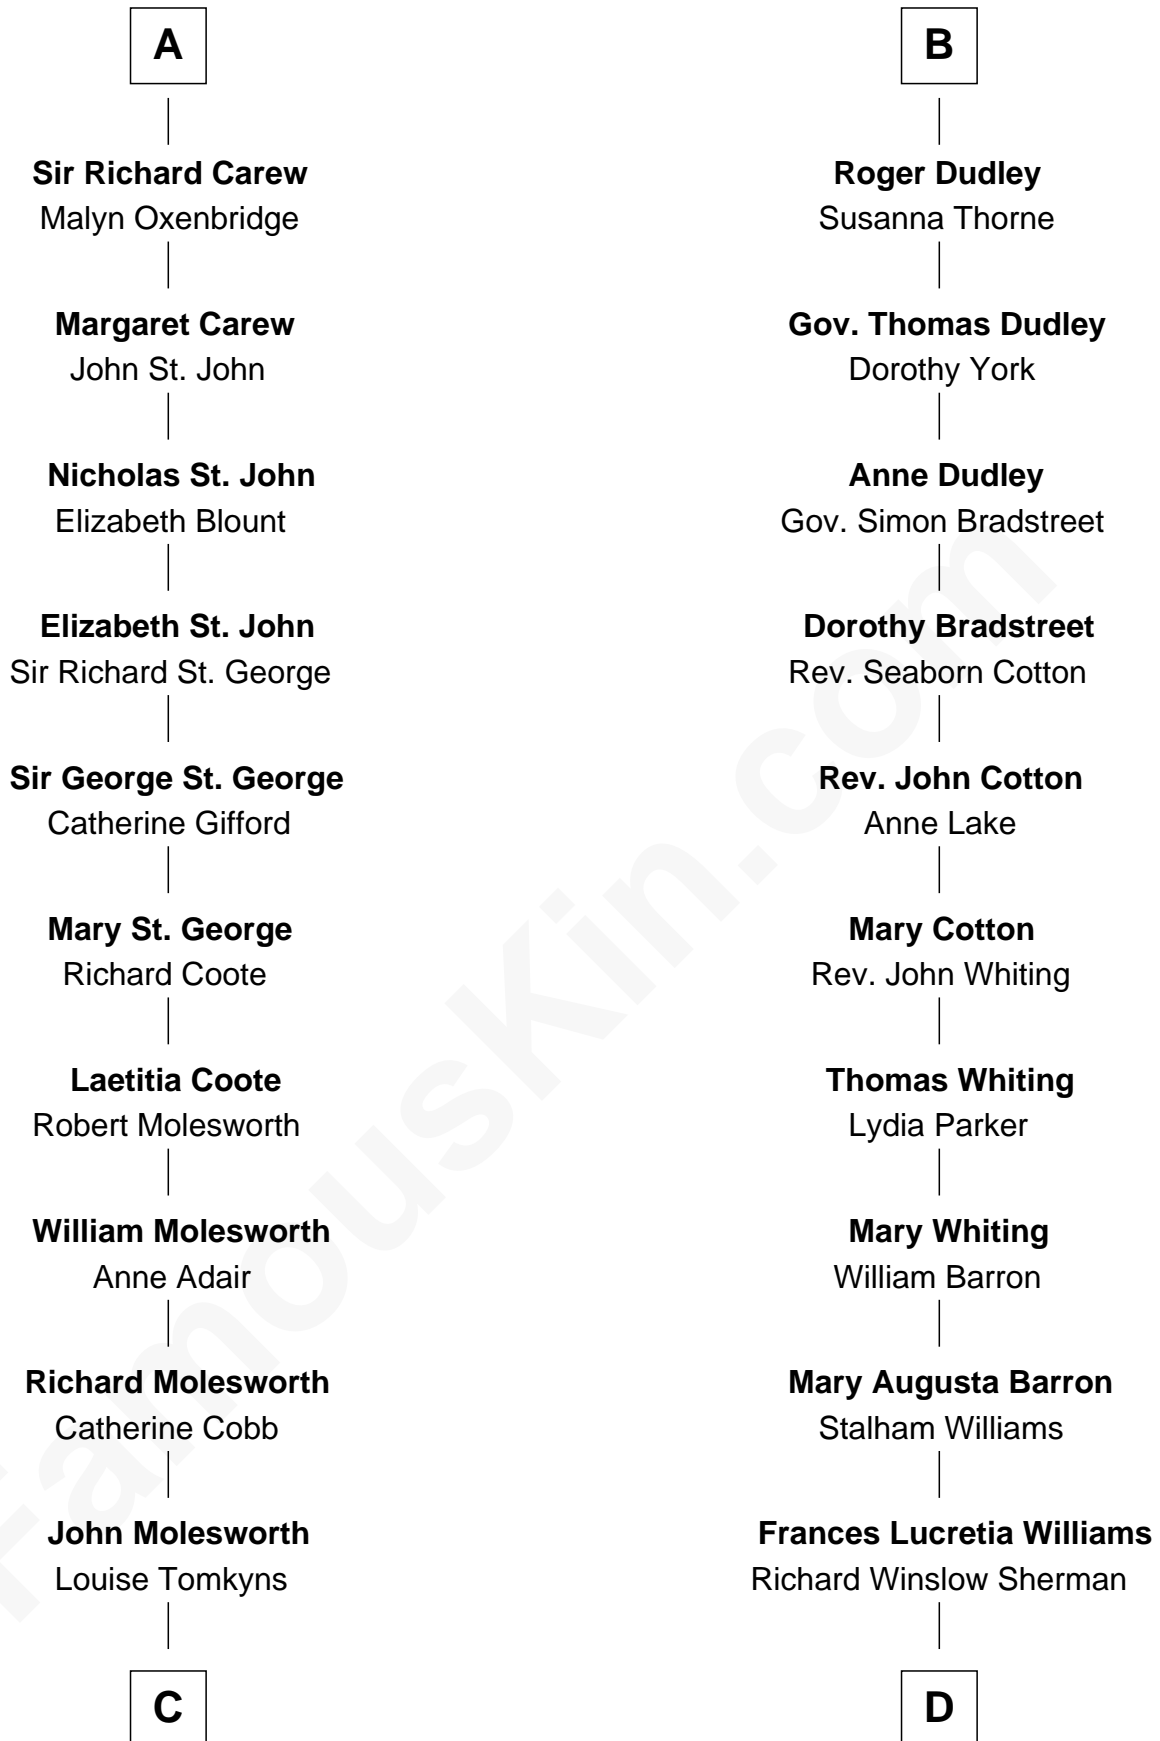

FamousKin.com
Relationship Chart of
Olivia De Havilland
Movie Actress

18th cousin 1 time removed of
James Sherman
27th U.S. Vice-President

Sir Maurice de Berkeley
 Eve la Zouche

FamousKin.com