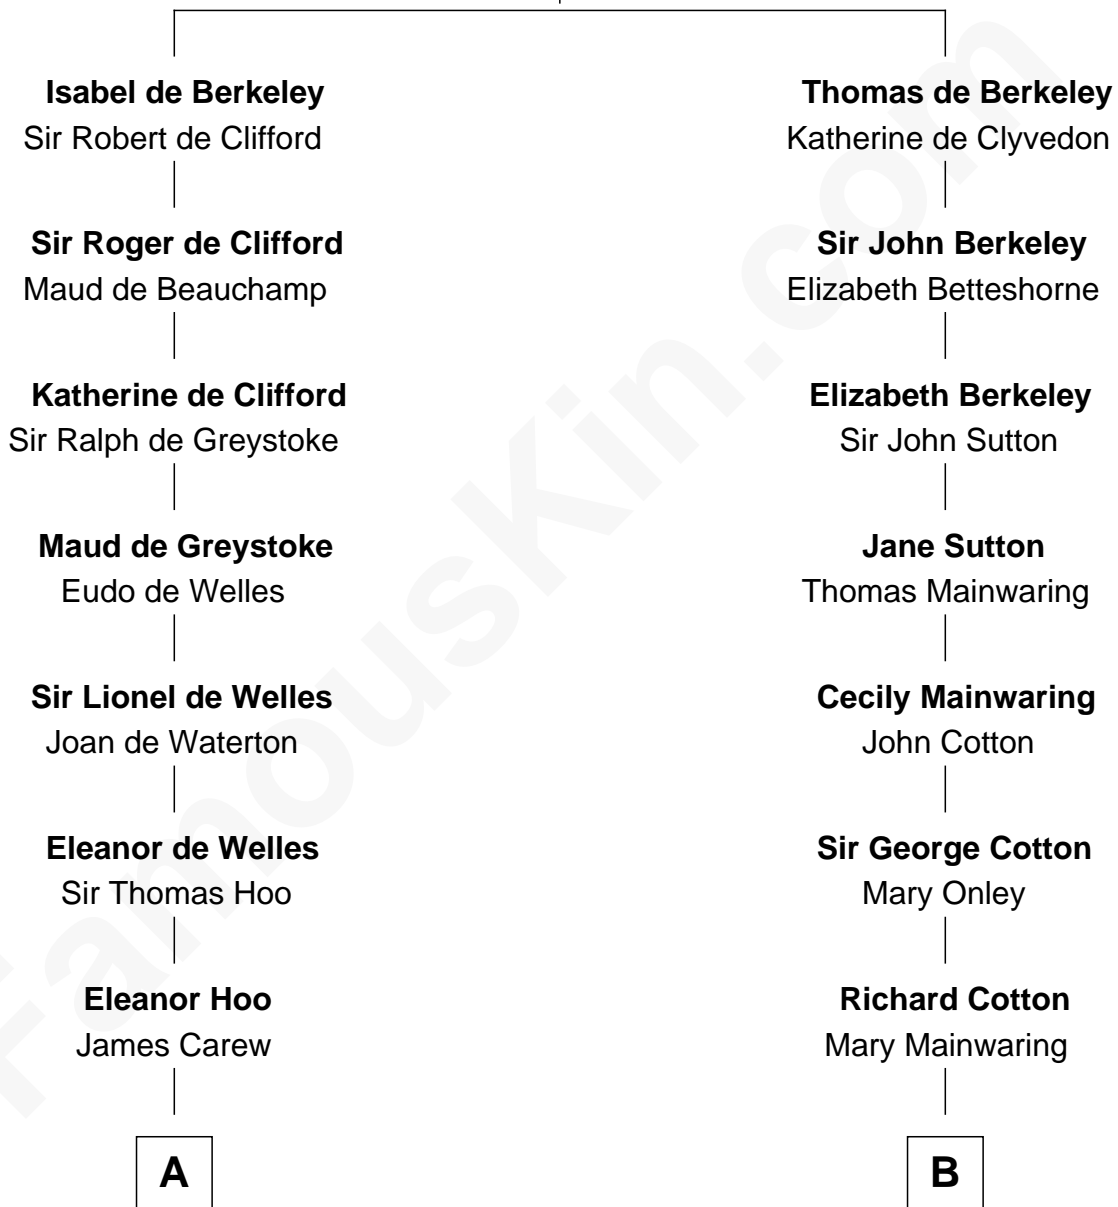

FamousKin.com
Relationship Chart of
Olivia De Havilland
Movie Actress

17th cousin 2 times removed of
Allen Dulles
5th Director of the C.I.A.

Sir Maurice de Berkeley
 Eve la Zouche

C

Margaret Letitia Molesworth

Charles Richard De Havilland

Walter Augustus De Havilland

Lillian Augusta Ruse

Olivia De Havilland

Movie Actress

FamousKin.com