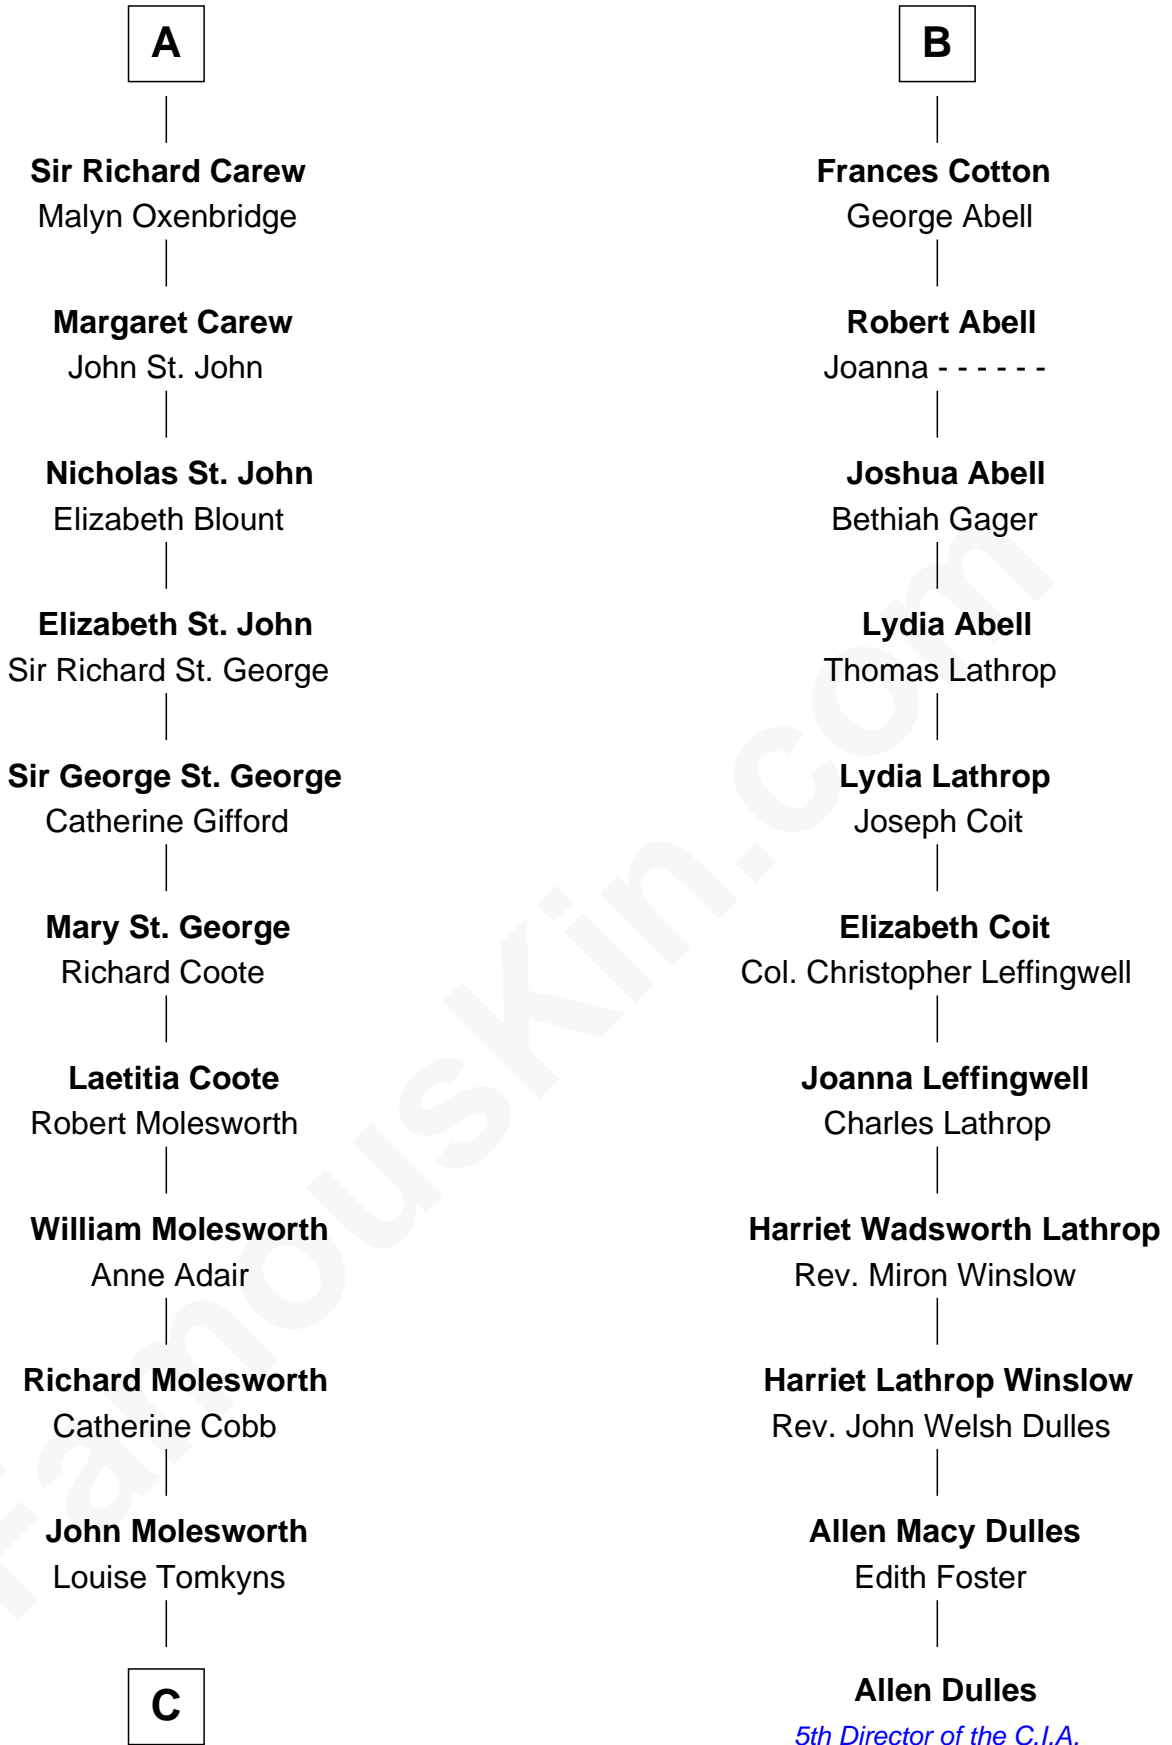

FamousKin.com
Relationship Chart of
Olivia De Havilland
Movie Actress

17th cousin 2 times removed of
Allen Dulles
5th Director of the C.I.A.

Sir Maurice de Berkeley
 Eve la Zouche

C

Margaret Letitia Molesworth

Charles Richard De Havilland

Walter Augustus De Havilland

Lillian Augusta Ruse

Olivia De Havilland

Movie Actress

FamousKin.com