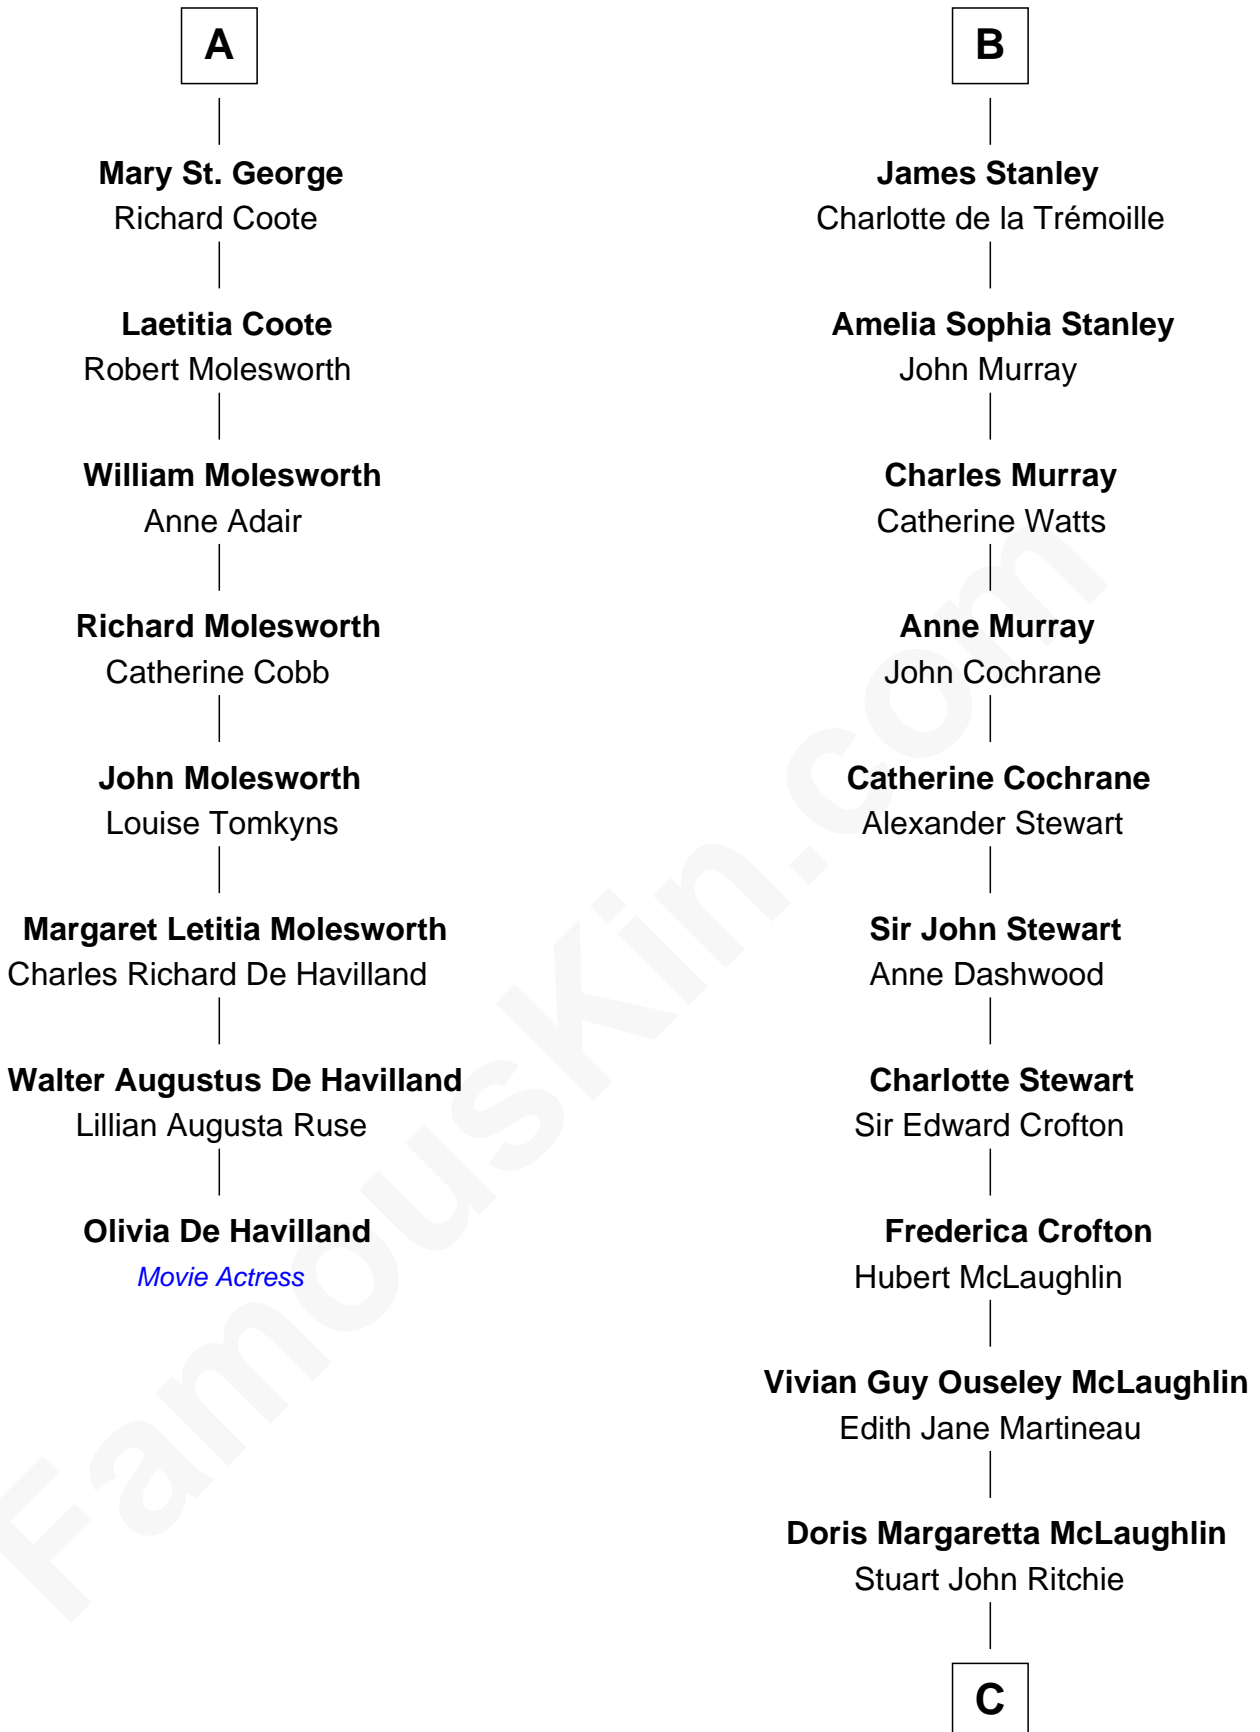

FamousKin.com
Relationship Chart of
Olivia De Havilland
Movie Actress

14th cousin 4 times removed of
Guy Ritchie
British Filmmaker

C

John Vivian Ritchie
Amber Mary Parkinson

Guy Ritchie
British Filmmaker