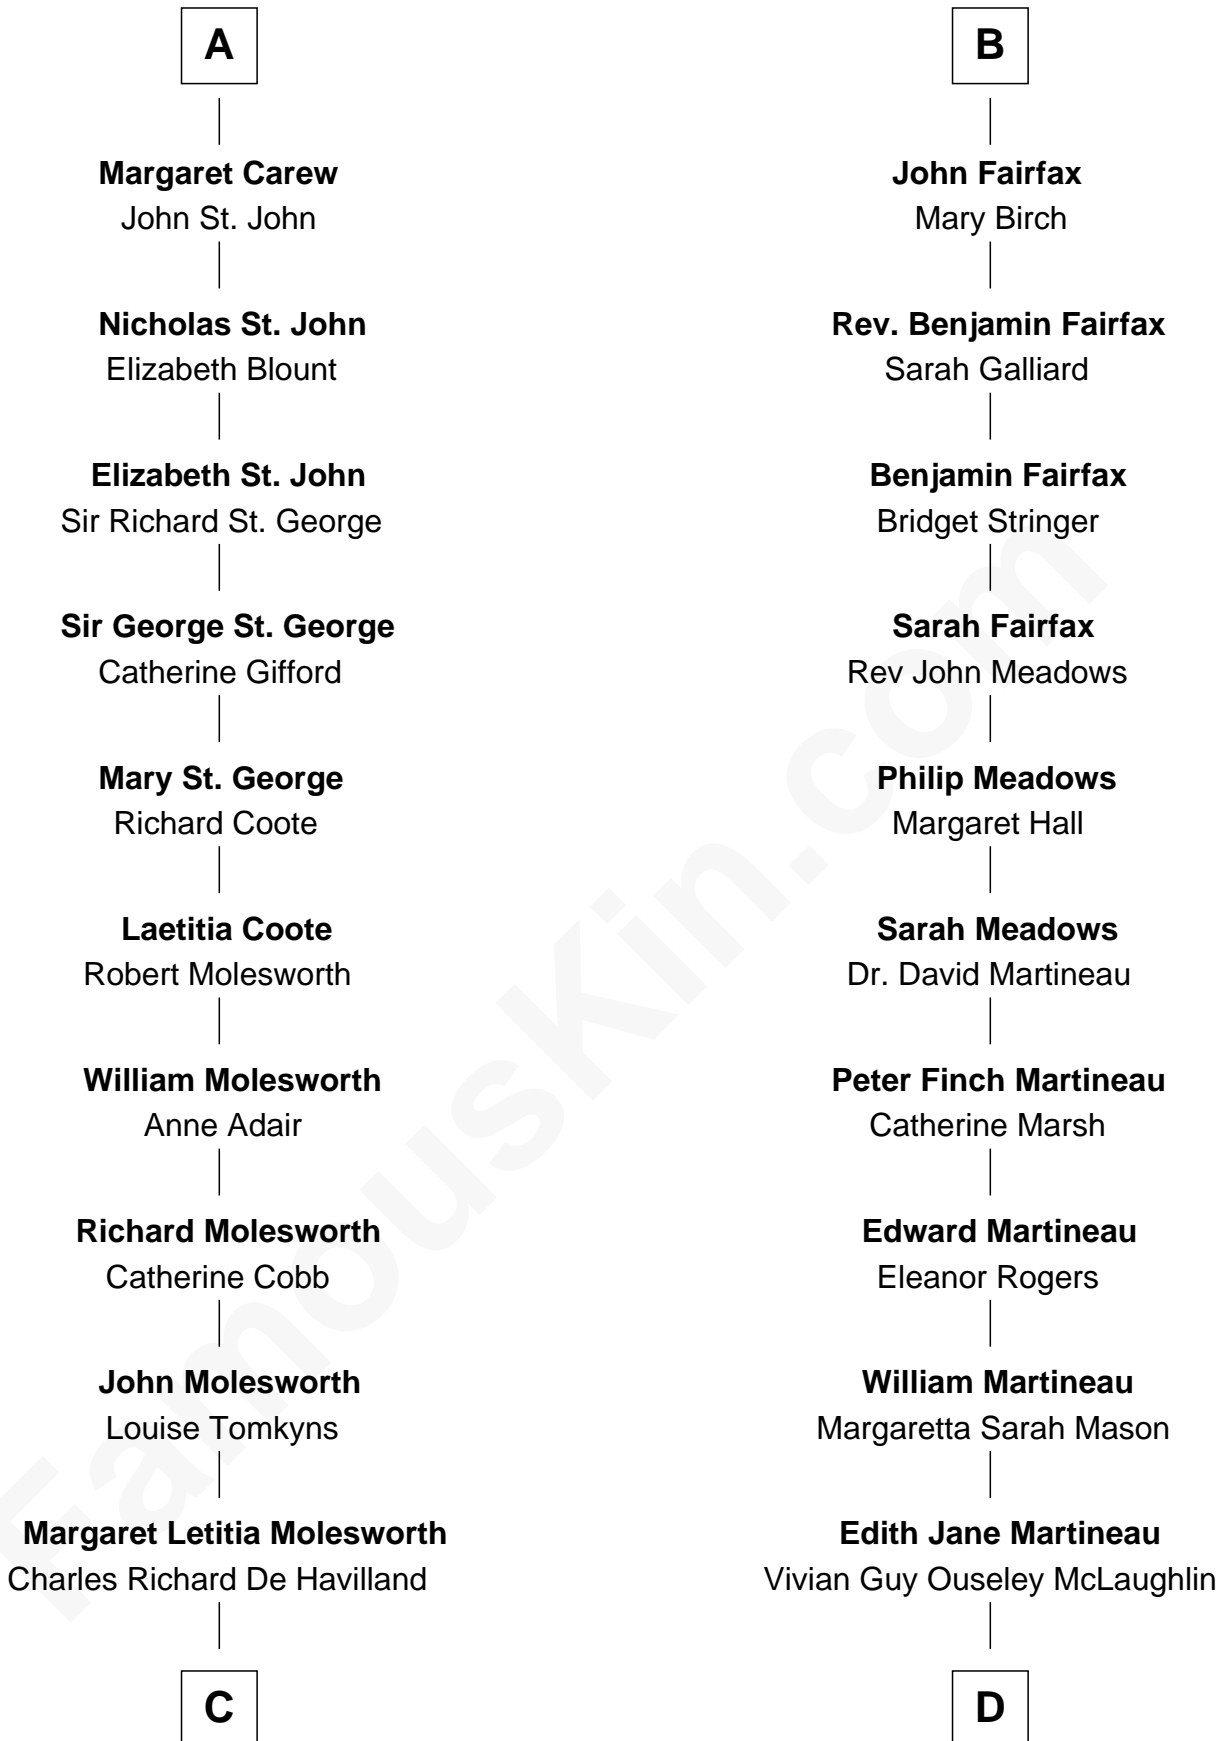

## Relationship Chart of

### Olivia De Havilland

Movie Actress

18th cousin 1 time removed of

**Guy Ritchie**  
British Filmmaker

FamousKin.com