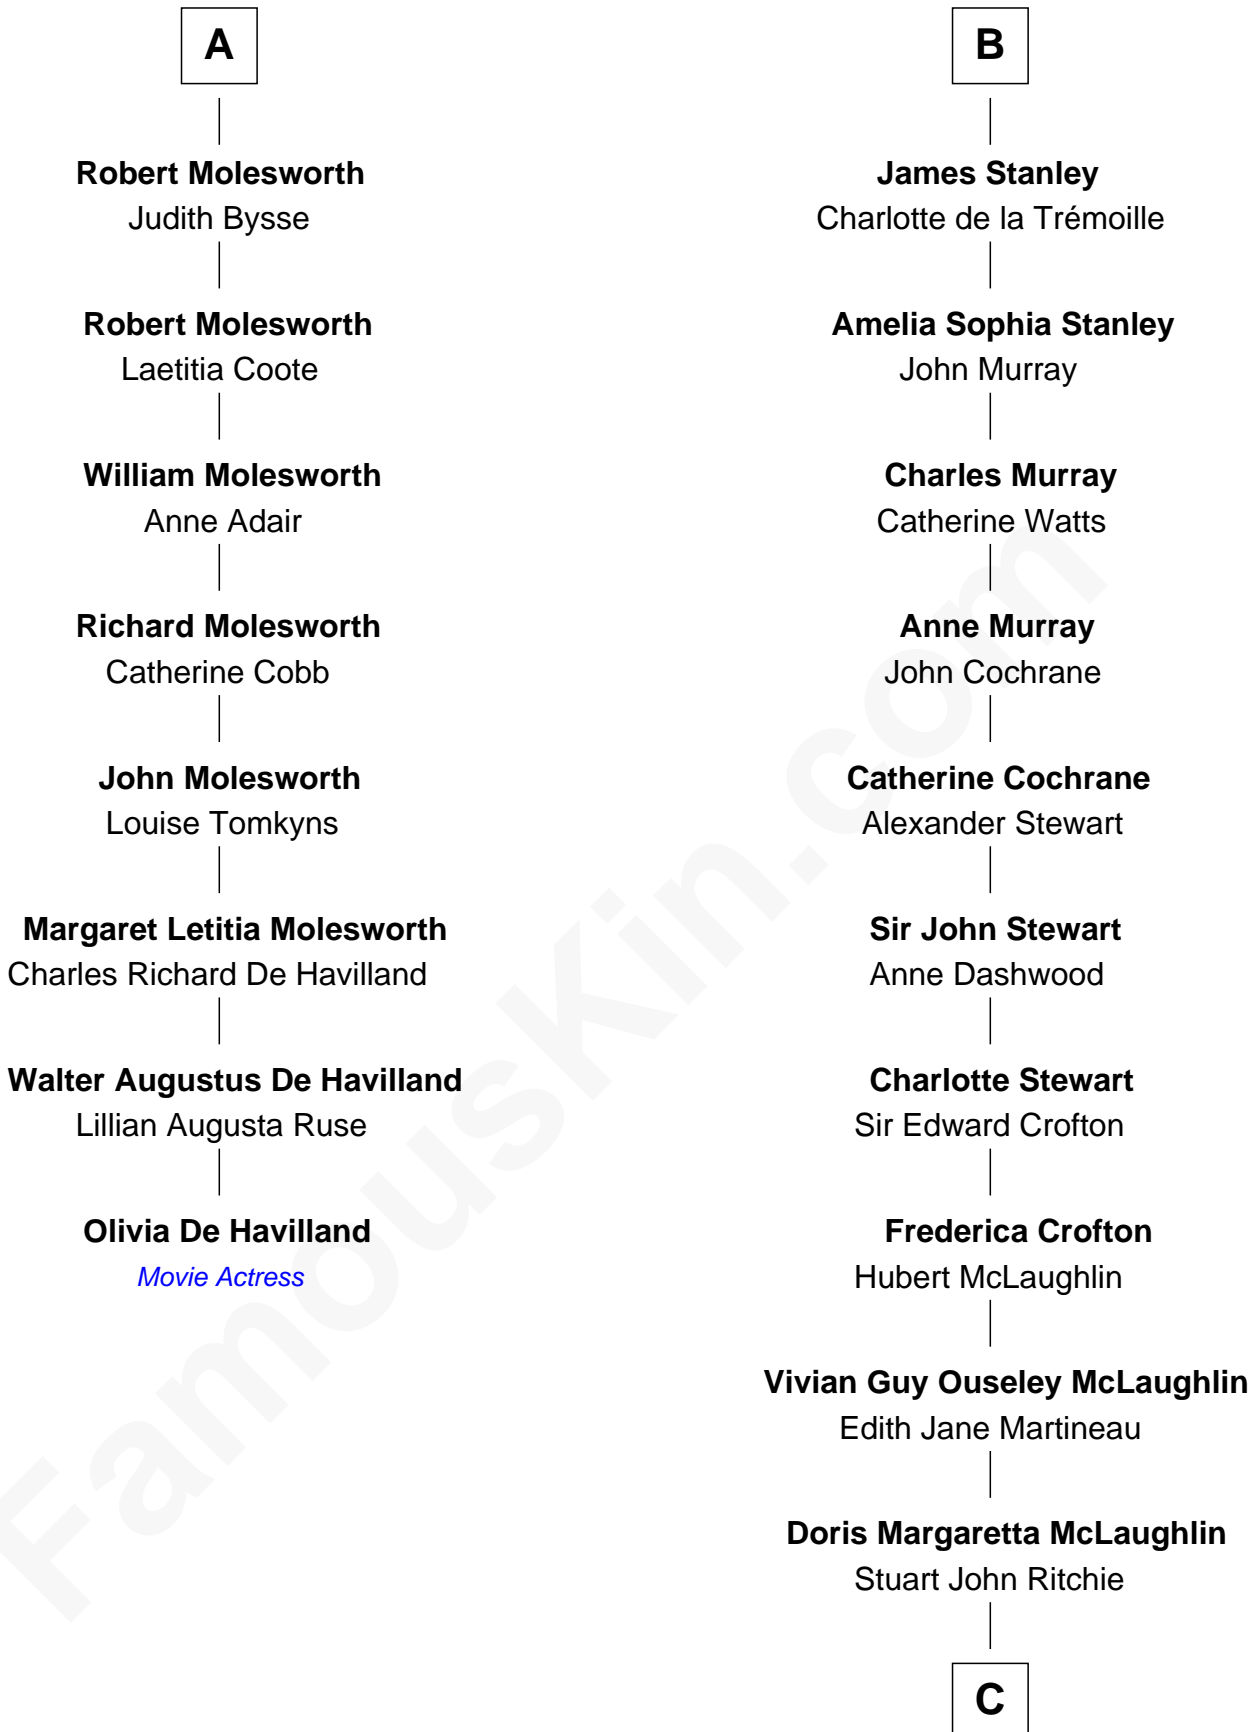

FamousKin.com
Relationship Chart of
Olivia De Havilland
Movie Actress

14th cousin 4 times removed of

Guy Ritchie
British Filmmaker

C

John Vivian Ritchie
Amber Mary Parkinson

Guy Ritchie
British Filmmaker

FamousKin.com