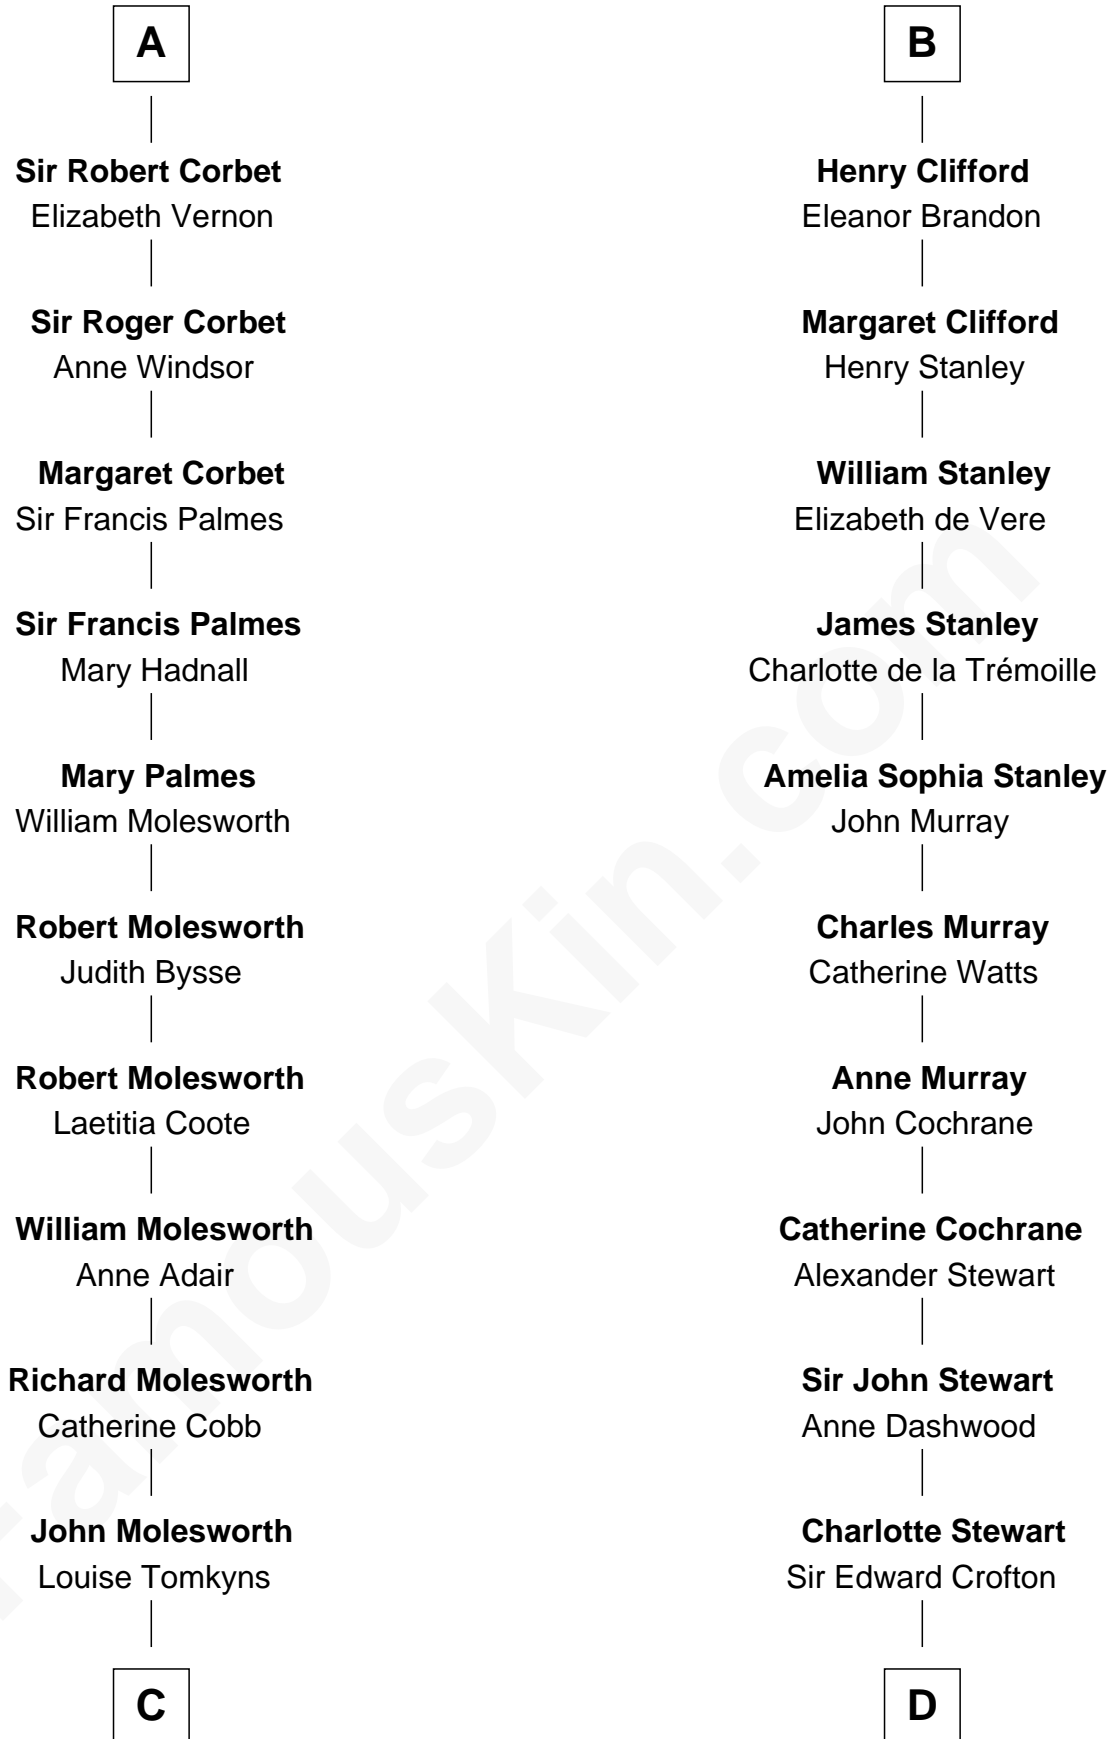

FamousKin.com
Relationship Chart of
Olivia De Havilland
Movie Actress

19th cousin 2 times removed of
Guy Ritchie
British Filmmaker

Hugh le Despencer
 Eleanor de Clare

Sir Edward le Despencer
 Anne de Ferrers

Edward Despencer
 Elizabeth Burghersh

Margaret Despencer
 Robert de Ferrers

Sir Edmund Ferrers
 Ellen Roche

Sir William Ferrers
 Elizabeth Belknap

Anne Ferrers
 Sir Walter Devereux

Elizabeth Devereux
 Sir Richard Corbet

A

Elizabeth le Despencer
 Maurice de Berkeley

Thomas de Berkeley
 Margaret de Lisle

Elizabeth de Berkeley
 Richard de Beauchamp

Eleanor Beauchamp
 Edmund Beaufort

Eleanor Beaufort
 Sir Robert Spencer

Catherine Spencer
 Henry Algernon Percy

Margaret Percy
 Henry Clifford

B

C

Margaret Letitia Molesworth
Charles Richard De Havilland

Walter Augustus De Havilland
Lillian Augusta Ruse

Olivia De Havilland
Movie Actress

D

Frederica Crofton
Hubert McLaughlin